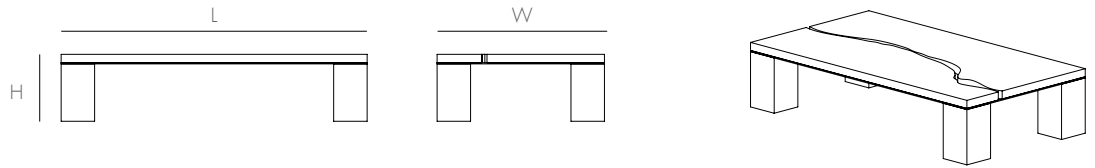

KONG RECTANGULAR COFFEE TABLE

The Kong Coffee table is created from a solid wood top in a walnut finish, set on a steel frame. Its visual balance of form and weight creates a dynamic contrast with the organic edge detail towards the center of the table top. The Kong Coffee Table's elegantly monolithic profile is a great talking piece in the common area and makes a bold canvas for your oversized coffee table books.

DIMENSIONS

L62 W36 H14

AVAILABLE IN

WALNUT, UHURU BLACK
S1KGCF025301

DETAILS

- Solid wood, walnut finish
- Powder-coated steel base and legs
- Leveling feet
- Ships fully assembled

FAMILY

SQUARE