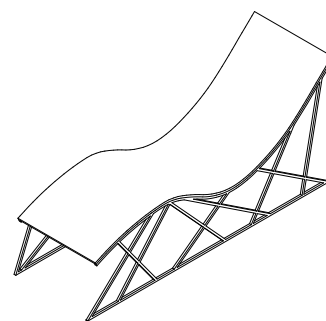

## CYCLONE LOUNGER - LIMITED EDITION

Part of the Smithsonian Renwick Gallery's permanent collection, the Cyclone Lounger is inspired by Coney Island's famous Cyclone coaster. The Limited Edition Lounger is made with reclaimed ipe wood from the original Boardwalk. The lounger's undulating wood seat and its crisp laser-cut metal base emulate the historic coaster's wood track and steel frame design. Capturing the physical stability and the dynamic energy of the coaster, the Cyclone Lounger represents the intersection of Brooklyn's living history with modern narrative design.

## DIMENSIONS

L69 W22 H40

## DETAILS

- Reclaimed ipe slats from the original Coney Island Boardwalk are fitted together to create a smoothly curved seat.
- Powder-coated steel base