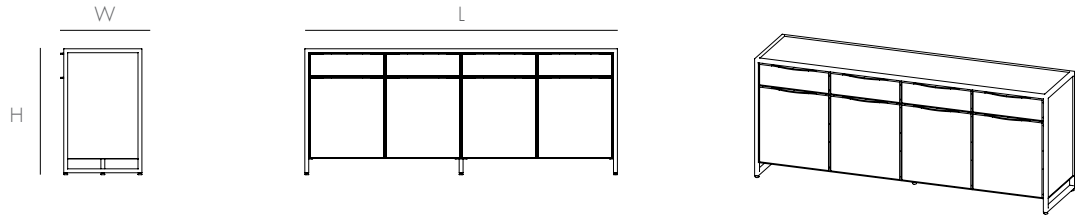

CAIRNS CREDENZA 80"

Two of our favorite materials, leather and steel, come together in the Cairns Credenza. This luxe console or media unit combines leather-clad surfaces with a steel frame. Four drawers sit above four doors that conceal adjustable shelves, providing ample storage space. Steel legs elevate the unit off the ground.

DIMENSIONS

L80 W20 H32

AVAILABLE IN

BLACK LEATHER/MATTE BLACK
S1CAST021073

DETAILS

- 4 drawers above 4 doors that open to adjustable open shelving. One adjustable shelf per door unit.
- Black leather-clad top surface, drawer fronts, door fronts
- Powder-coated steel frame in Matte Black
- Back is black plywood
- Cable management openings on back panel
- Leveling feet
- Ships fully assembled