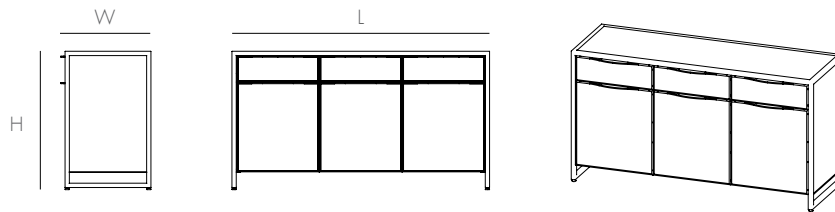

## CAIRNS CREDENZA 60"

Two of our favorite materials, leather and steel, come together in the Cairns Credenza. This luxe console or media unit combines leather-clad surfaces with a steel frame. Three drawers sit above three doors that conceal adjustable shelves, providing ample storage space. Steel legs elevate the unit off the ground.

## DIMENSIONS

L60 W20 H32

## DETAILS

- 3 drawers above 3 doors that open to adjustable open shelving. One adjustable shelf per door unit.
- Black leather-clad top surface, drawer fronts, door fronts
- Powder-coated steel frame in Matte Black
- Back is black plywood
- Cable management openings on back panel
- Leveling feet
- Ships fully assembled