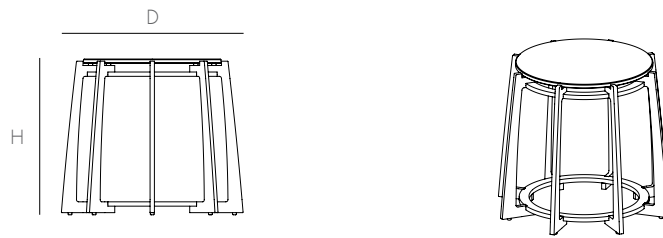

16/45 END TABLE

Crafted from walnut, the table's lean, tapered base cradles a smoked grey glass top. The War Craft Collection was inspired by and originally made with reclaimed teak from the decommissioned USS North Carolina. Each piece of the War Craft Collection explores different elements of the battleship—the 16/45 End Table alludes to the colossal calibers of the shells that were onboard, visualizing the scale of modern warcraft.

DIMENSIONS

D21 H18

AVAILABLE IN

WALNUT/ GREY GLASS
S1WCET018053

DETAILS

- Grey glass surface cradled within frame
- Solid walnut frame

NOTES

- See Assembly & Care Instructions for more information