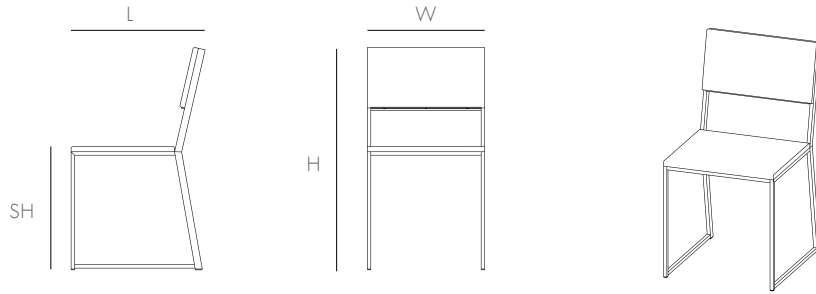

LINE CHAIR

A lightweight and monochromatic version of our Frame Chair, the Line Chair has a slimmer metal frame with a seamless seat and back. The chair's low back and boxed legs give it a distinctly contemporary look. Available in chair, bar stool, and counter stool.

DIMENSIONS

L17 W18 H32 SH17.75

AVAILABLE IN

BLACK
E1HXCH010210

OCEAN
E1HXCH010702

ROSE
E1HXCH010408

DETAILS

- Oak veneer seat and back lacquered in Black, Rose, or Ocean to match the frame color
- Powder-coated steel frame constructed from steel tubing