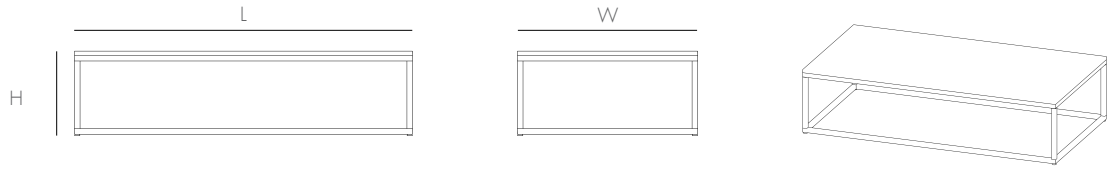

1 X 1 COFFEE TABLE 60"

The 1 x 1 Coffee Table's simple frame allows you to fit it into any space and pairs well with any interior style. Great in any living room or lobby area. Available in 2 sizes: 60", 42".

DIMENSIONS

L60 W32 H15

AVAILABLE IN

WALNUT/ UHURU BLACK
E1X1CF020301

WHITE WASHED ASH/ WHITE
E1X1CF020411

DETAILS

- Surface: Veneer over wood
- Base: Powder coated steel

FAMILY

1X1 TABLE 42"

1X1 TABLE 60"

NOTES

- See Assembly & Care Instructions for more information