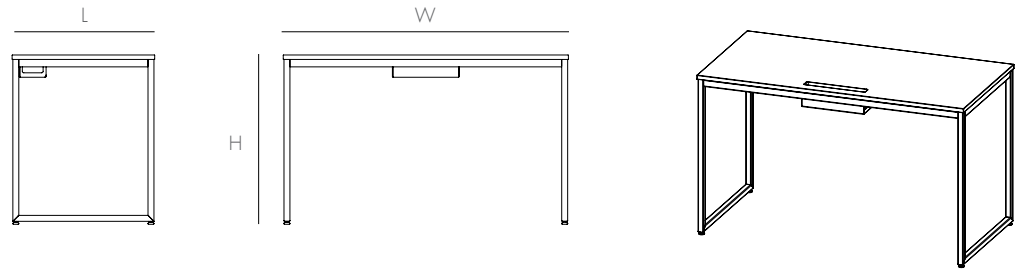

1 X 1 DESK 48"

Inspired by the concept of an Architect's desk, our minimal 1 x 1 Desk has box legs and is perfect in your home office or at the office. The 1 x 1 Desk comes equipped with a built-in compartment that holds power-strips and helps conceal cables. Available in two lengths: 48" and 56".

DIMENSIONS
L48 W24 H28.5

AVAILABLE IN

OAK/UHURU BLACK
E1X1DS010101

WALNUT/UHURU BLACK
E1X1DS010301

DETAILS

- Surface: veneer over wood
- Frame: Powder coated steel
- Leveling Feet
- Built-in power compartment holds power strip and cables

FAMILY

1X1 DESK 48"

1X1 DESK 56"

NOTES

- See Assembly & Care Instructions for more information