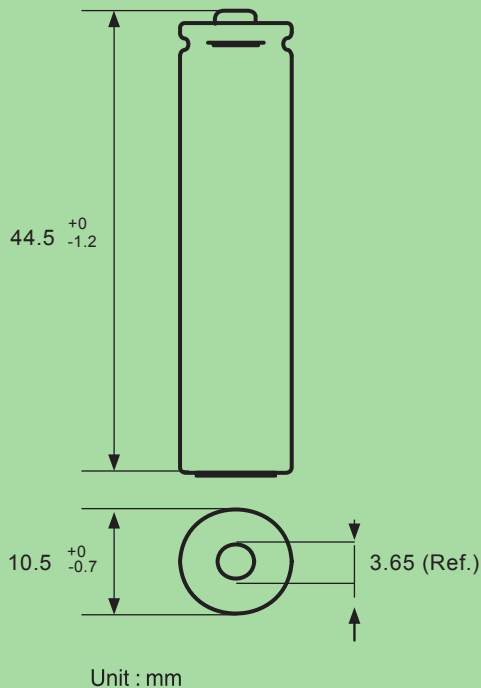

Benefits :

- Most powerful rechargeable batteries
- Guaranteed for 6 years or 300 recharges, whichever comes first
- Ready to use, precharged
- Holds power up to 70% after 1 year once fully charged
- Recharged by GP Charger for the best performance
- Cost saving and environmentally friendly

Specifications :

- GP ReCyko⁺ Rechargeable battery
- Nickel Metal Hydride chemistry
- AAA size
- Rated capacity 950mAh
- Nominal voltage 1.2V
- Gross weight ~15.2g

Applications best for :

Battery handling :

- Batteries should be charged prior to use.
- Remove batteries from the electrical device if the device is not going to be used for a long period of time.
- Do not mix new batteries in use with semi-used batteries.
- In order to maintain satisfactory cell / battery performance when being stored under an extended period of time, fully charging the cell / battery within 12 months period is highly recommended.