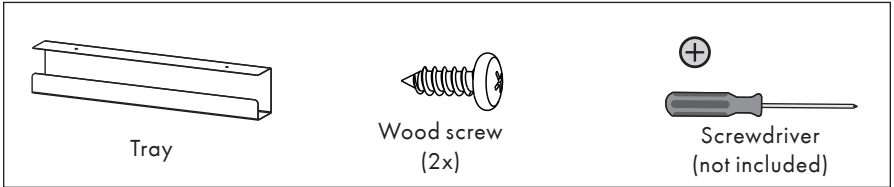

## Cable organizer Assembly Instructions

Place Cable organizer tray beneath the table top.  
If using an Able Desk top, locate the 2 pre-drilled holes provided.  
Use only for power strip and wire management purposes.

### Specs

Dimensions 23.6" x 4.5" x 3"

Weight 2.7 lbs

Weight capacity 11 lbs

Maintenance Check that the screws are secure and safe to use at regular intervals (at least every three months). Retighten if loose.