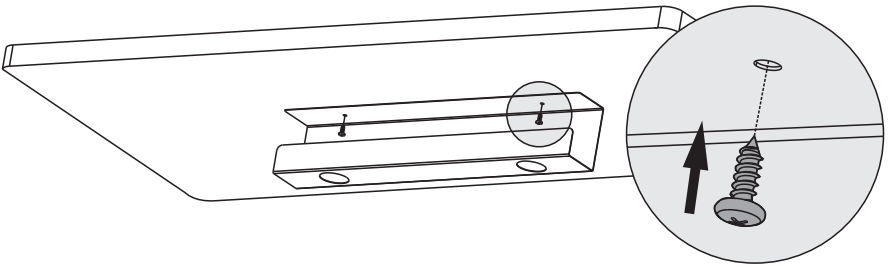

## Cable organizer Assembly Instructions

Place Cable organizer tray beneath the table top.  
If using an Able Desk top, locate the 2 pre-drilled holes provided.  
Use only for power strip and wire management purposes.

### Specs

Dimensions 23.6" x 4.5" x 3"

Weight 2.7 lbs

Weight capacity 11 lbs

Maintenance Check that the screws are secure and safe to use at regular intervals (at least every three months). Retighten if loose.