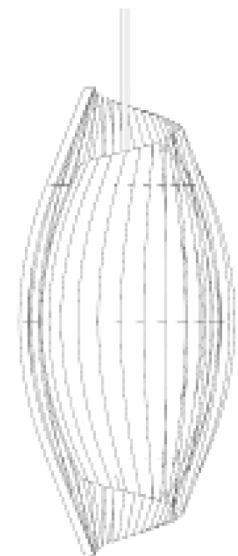

SV Conus Pendant

The SV Conus Pendant light maintains the overall aesthetic of the Conus Range drawing on the familiar form of a seashell. The SV Conus Pendant creates a subtle ambience, illuminating an area without dominating.

Year- 2015

Dimension- 430mm High x 190mm Diameter

Materials- Tasmanian Oak Plywood, Powder-Coated Mild Steel

Pendant Cord Length- 1500mm

Made in Tasmania

V Conus Pendant

The signature V Conus Pendant light maintains the overall aesthetic of the Conus Range drawing on the familiar form of a seashell. The V Conus Pendant creates a subtle ambience, illuminating an area without dominating.

Year- 2015

Dimension- 865mm High x 390mm Diameter

Materials- Tasmanian Oak Plywood, Powder-Coated Mild Steel

Pendant Cord Length- 1500mm

Made in Tasmania