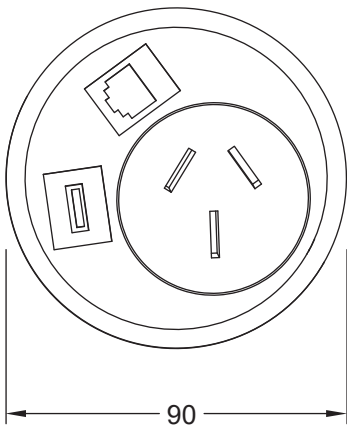

PUFFALO SOFA - CONNECTIVITY OPTION

PF-PXL/POWER SPEC

SAMPLE FASCIA
(OTHER PLUG/COLOUR OPTIONS AVAILABLE)