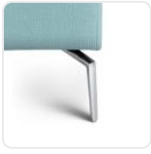

OPTIONS 1 / LEG STYLE

Diecast Aluminium
Legs - Polished