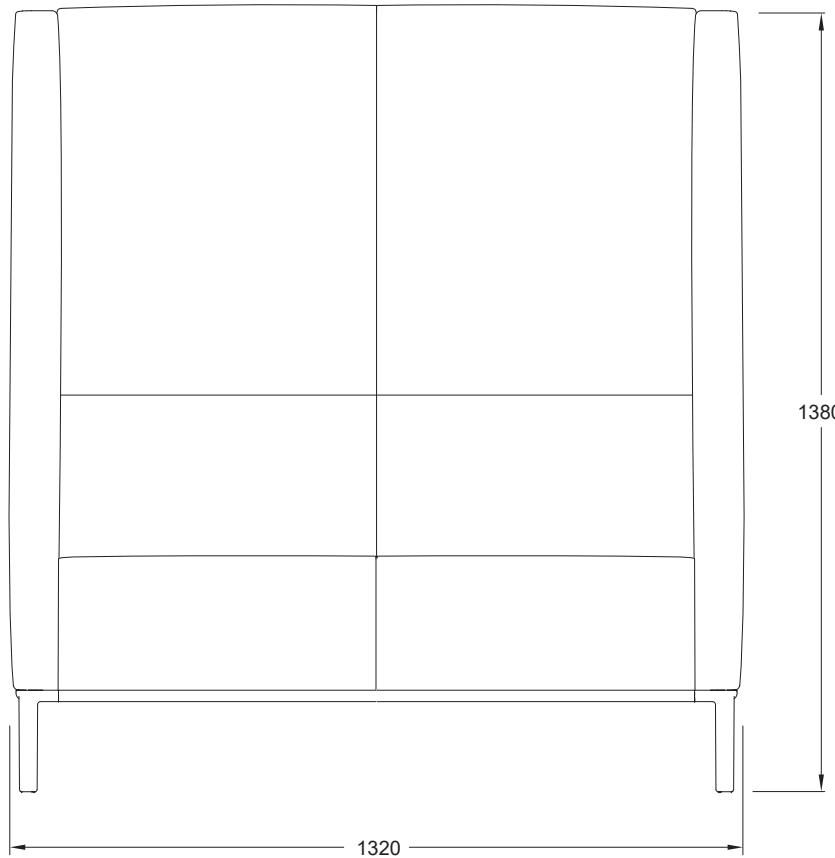

CONNECTED SOFA RANGE

CT-SO[HI]_ARMS.132x78

CONNECTED SOFA RANGE

CT-SO[HI]_ARMS.190x78