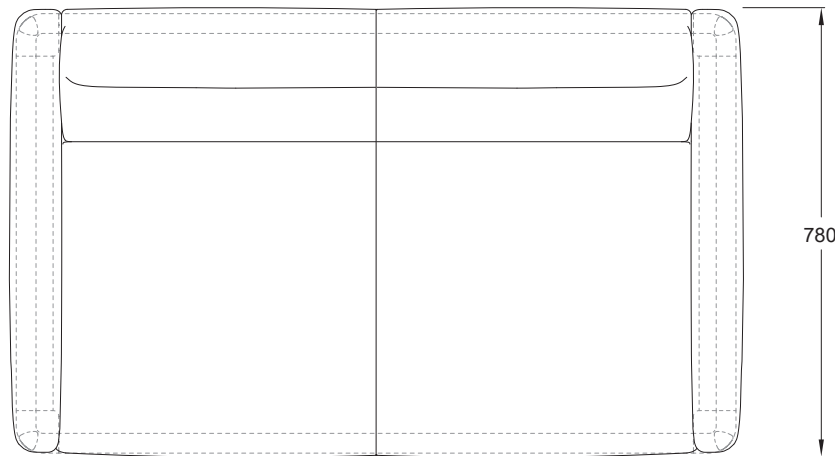

CONNECTED SOFA RANGE

CT-SO[HI]_ARMS.132x78

CONNECTED SOFA RANGE

CT-SO[HI]_ARMS.190x78