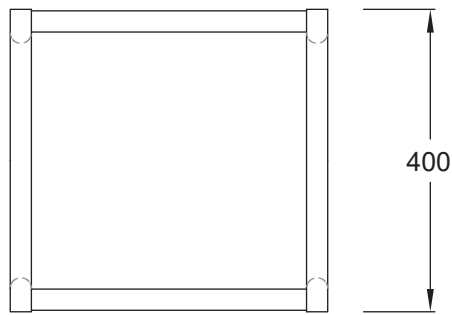

GUNZEL LOW STOOL

GZ_LW.ST

GUNZEL LOW STOOL

GZ_LW.ST[UPH]

GUNZEL LOW STOOL

GZ_LW.ST

GUNZEL LOW STOOL

GZ_LW.ST[UPH]

GUNZEL DINING GROUP

GZ_LW.ST, GZ_TB.240X120

GUNZEL DINING GROUP

GZ_LW.ST[UPH], GZ_TB.240X120

GUNZEL SEATING

GZ_CH, GZ_LW.ST, GZ_HI.CH, GZ_HI.ST

GUNZEL SEATING

GZ_CH[UPH], GZ_LW.ST[UPH], GZ_HI.CH[UPH], GZ_HI.ST[UPH]