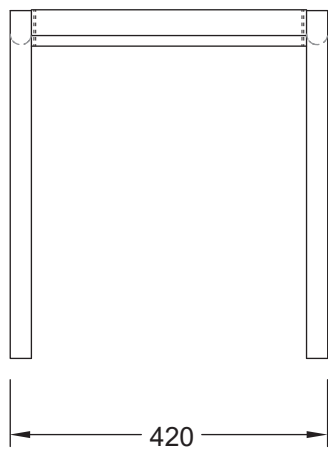

GUNZEL LOW STOOL

GZ_LW.ST

GUNZEL LOW STOOL

GZ_LW.ST[UPH]

GUNZEL LOW STOOL

GZ_LW.ST

GUNZEL LOW STOOL

GZ_LW.ST[UPH]

GUNZEL DINING GROUP

GZ_LW.ST, GZ_TB.240X120

GUNZEL DINING GROUP

GZ_LW.ST[UPH], GZ_TB.240X120

GUNZEL SEATING

GZ_CH, GZ_LW.ST, GZ_HI.CH, GZ_HI.ST

GUNZEL SEATING

GZ_CH[UPH], GZ_LW.ST[UPH], GZ_HI.CH[UPH], GZ_HI.ST[UPH]