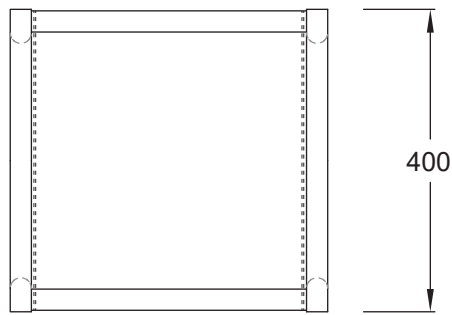

GUNZEL LOW STOOL

GZ_LW.ST

GUNZEL LOW STOOL

GZ_LW.ST[UPH]

GUNZEL LOW STOOL

GZ_LW.ST

GUNZEL LOW STOOL

GZ_LW.ST[UPH]

GUNZEL DINING GROUP

GZ_LW.ST, GZ_TB.240X120

GUNZEL DINING GROUP

GZ_LW.ST[UPH], GZ_TB.240X120

GUNZEL SEATING

GZ_CH, GZ_LW.ST, GZ_HI.CH, GZ_HI.ST

GUNZEL SEATING

GZ_CH[UPH], GZ_LW.ST[UPH], GZ_HI.CH[UPH], GZ_HI.ST[UPH]