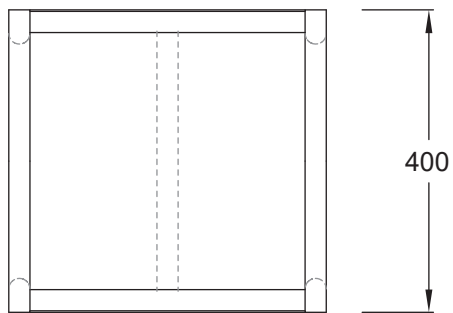

GUNZEL HIGH STOOL

GZ_HI.ST

GUNZEL HIGH STOOL

GZ_HI.ST[UPH]

GUNZEL HIGH STOOL

GZ_HI.ST

GUNZEL HIGH STOOL

GZ_HI.ST[UPH]

GUNZEL BAR GROUP

GZ_HI.ST, GZ_BT.B.300x120-F[240X120]

GUNZEL BAR GROUP

GZ_HI.ST[UPH], GZ_BT.B.300x120-F[240X120]

GUNZEL SEATING

GZ_CH, GZ_LW.ST, GZ_HI.CH, GZ_HI.ST

GUNZEL SEATING

GZ_CH[UPH], GZ_LW.ST[UPH], GZ_HI.CH[UPH], GZ_HI.ST[UPH]