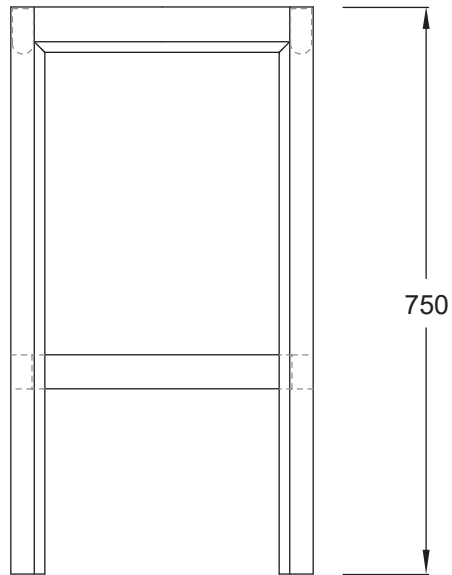

GUNZEL HIGH STOOL

GZ_HI.ST

GUNZEL HIGH STOOL

GZ_HI.ST[UPH]

GUNZEL HIGH STOOL

GZ_HI.ST

GUNZEL HIGH STOOL

GZ_HI.ST[UPH]

GUNZEL BAR GROUP

GZ_HI.ST, GZ_BT.B.300x120-F[240X120]

GUNZEL BAR GROUP

GZ_HI.ST[UPH], GZ_BT.B.300x120-F[240X120]

GUNZEL SEATING

GZ_CH, GZ_LW.ST, GZ_HI.CH, GZ_HI.ST

GUNZEL SEATING

GZ_CH[UPH], GZ_LW.ST[UPH], GZ_HI.CH[UPH], GZ_HI.ST[UPH]