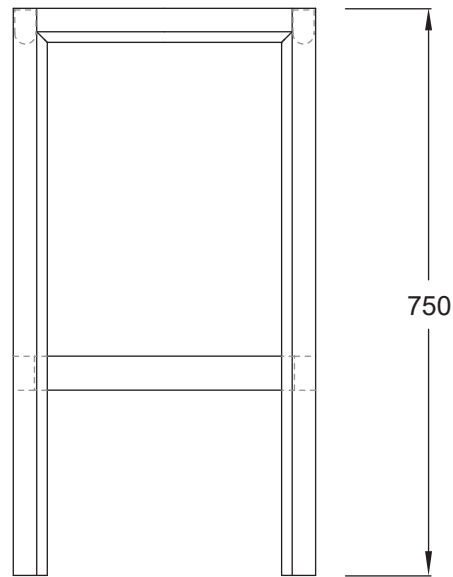

GUNZEL HIGH STOOL

GZ_HI.ST

GUNZEL HIGH STOOL

GZ_HI.ST[UPH]

GUNZEL HIGH STOOL

GZ_HI.ST

GUNZEL HIGH STOOL

GZ_HI.ST[UPH]

GUNZEL BAR GROUP

GZ_HI.ST, GZ_BT.B.300x120-F[240X120]

GUNZEL BAR GROUP

GZ_HI.ST[UPH], GZ_BT.B.300x120-F[240X120]

GUNZEL SEATING

GZ_CH, GZ_LW.ST, GZ_HI.CH, GZ_HI.ST

GUNZEL SEATING

GZ_CH[UPH], GZ_LW.ST[UPH], GZ_HI.CH[UPH], GZ_HI.ST[UPH]