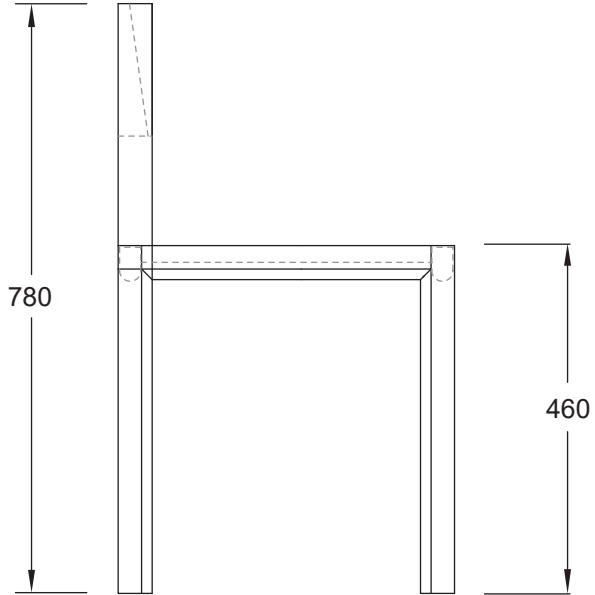

GUNZEL CHAIR

GZ_CH

445

420

780

460

GUNZEL CHAIR

GZ_CH[UPH]

GUNZEL CHAIR

GZ_CH

GUNZEL CHAIR

GZ_CH[UPH]

GUNZEL DINING GROUP

GZ_CH, GZ_TB.240X120

GUNZEL DINING GROUP

GZ_CH[UPH], GZ_TB.240X120