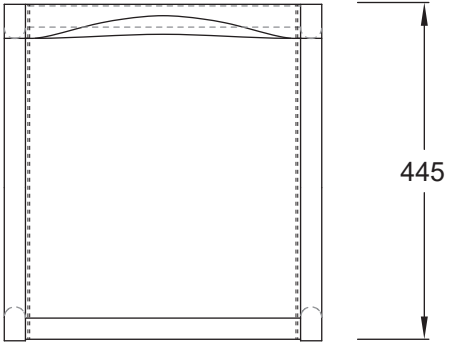

GUNZEL CHAIR

GZ_CH

GUNZEL CHAIR

GZ_CH[UPH]

GUNZEL DINING GROUP

GZ_CH, GZ_TB.240X120

GUNZEL DINING GROUP

GZ_CH[UPH], GZ_TB.240X120