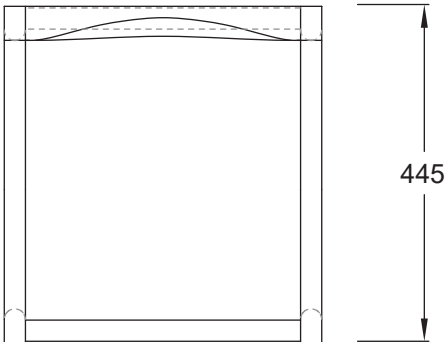

GUNZEL CHAIR

GZ_CH

445