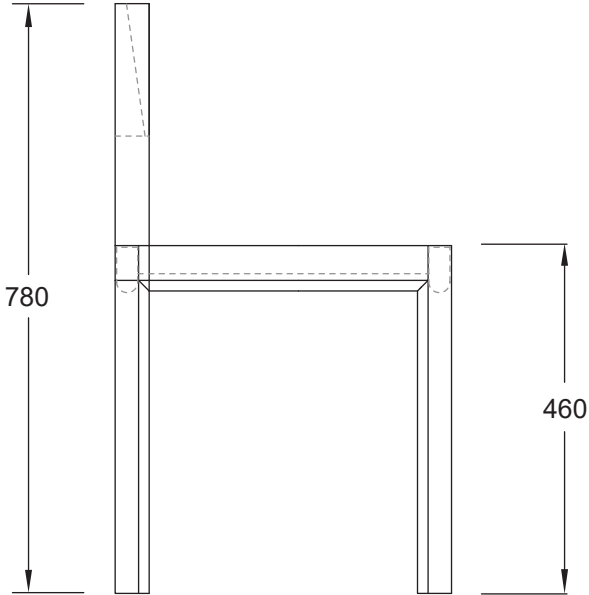

GUNZEL CHAIR

GZ_CH

445

420

780

460