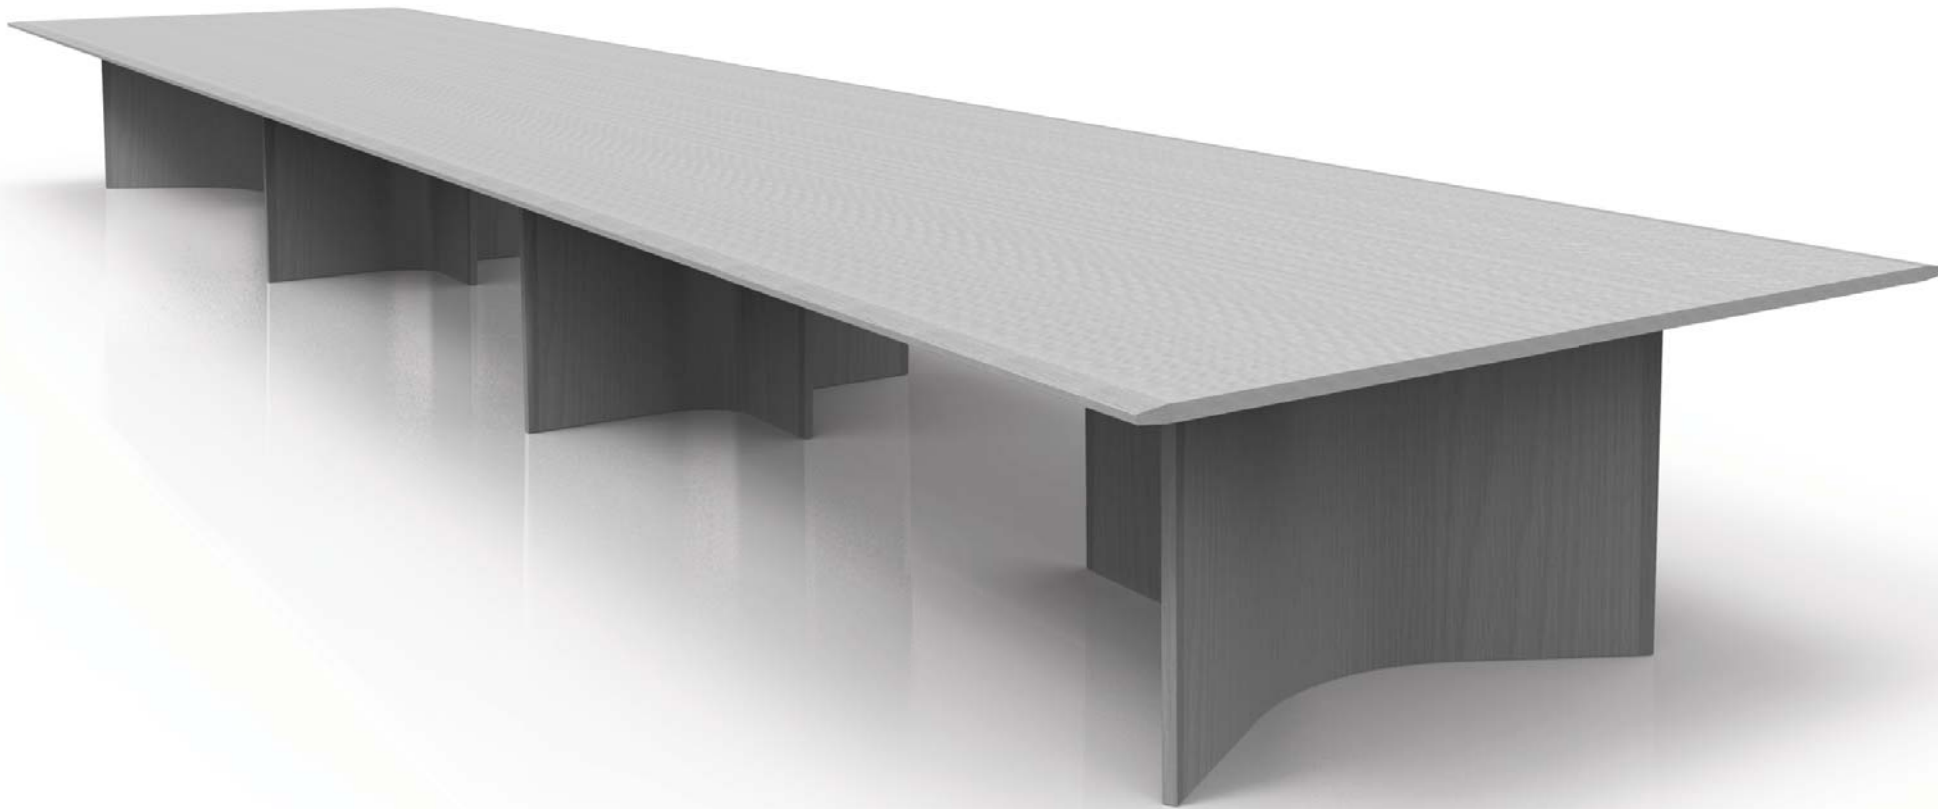

Didier™

CREVASSE RANGE - EXTENDED

CV-TB[EXT].600x150

CREVASSE RANGE - EXTENDED

CV-TB[EXT].840x180

Didier[™]