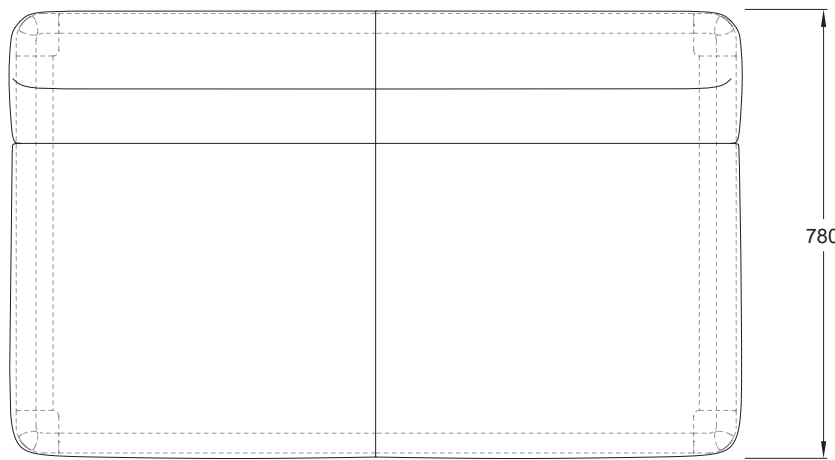

CONNECTED SOFA RANGE

CT-SO[LOW].78x78

CONNECTED SOFA RANGE

CT-SO[LOW].132x78

CONNECTED SOFA RANGE

CT-SO[LOW].190x78