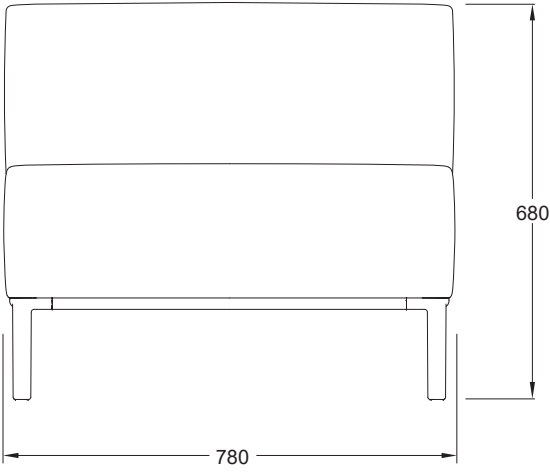

CONNECTED SOFA RANGE

CT-SO[LOW].78x78

CONNECTED SOFA RANGE

CT-SO[LOW].132x78

CONNECTED SOFA RANGE

CT-SO[LOW].190x78