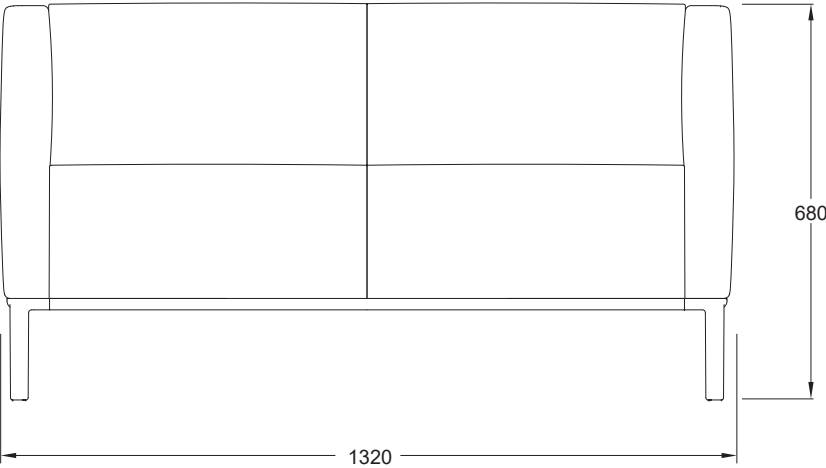

CONNECTED SOFA RANGE

CT-SO[LOW]_ARMS.132x78

CONNECTED SOFA RANGE

CT-SO[LOW]_ARMS.190x78