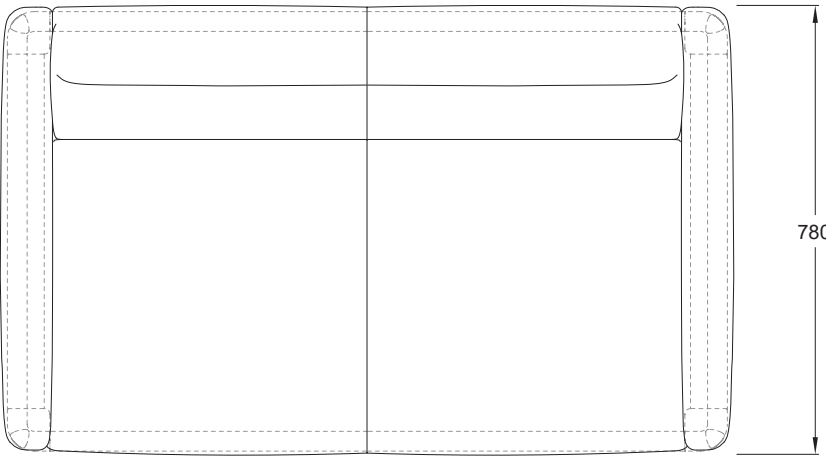

CONNECTED SOFA RANGE

CT-SO[LOW]_ARMS.132x78

CONNECTED SOFA RANGE

CT-SO[LOW]_ARMS.190x78