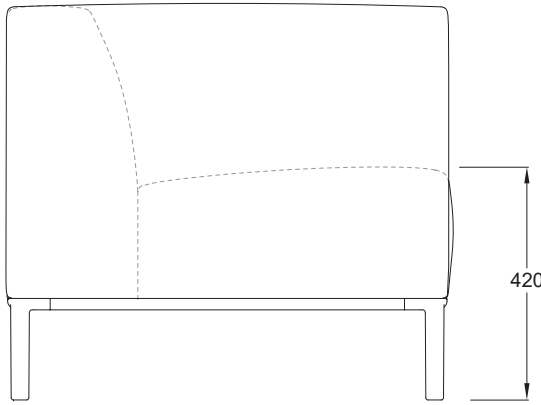

CONNECTED SOFA RANGE

CT-SO[LOW]_ARMS.132x78

CONNECTED SOFA RANGE

CT-SO[LOW]_ARMS.190x78