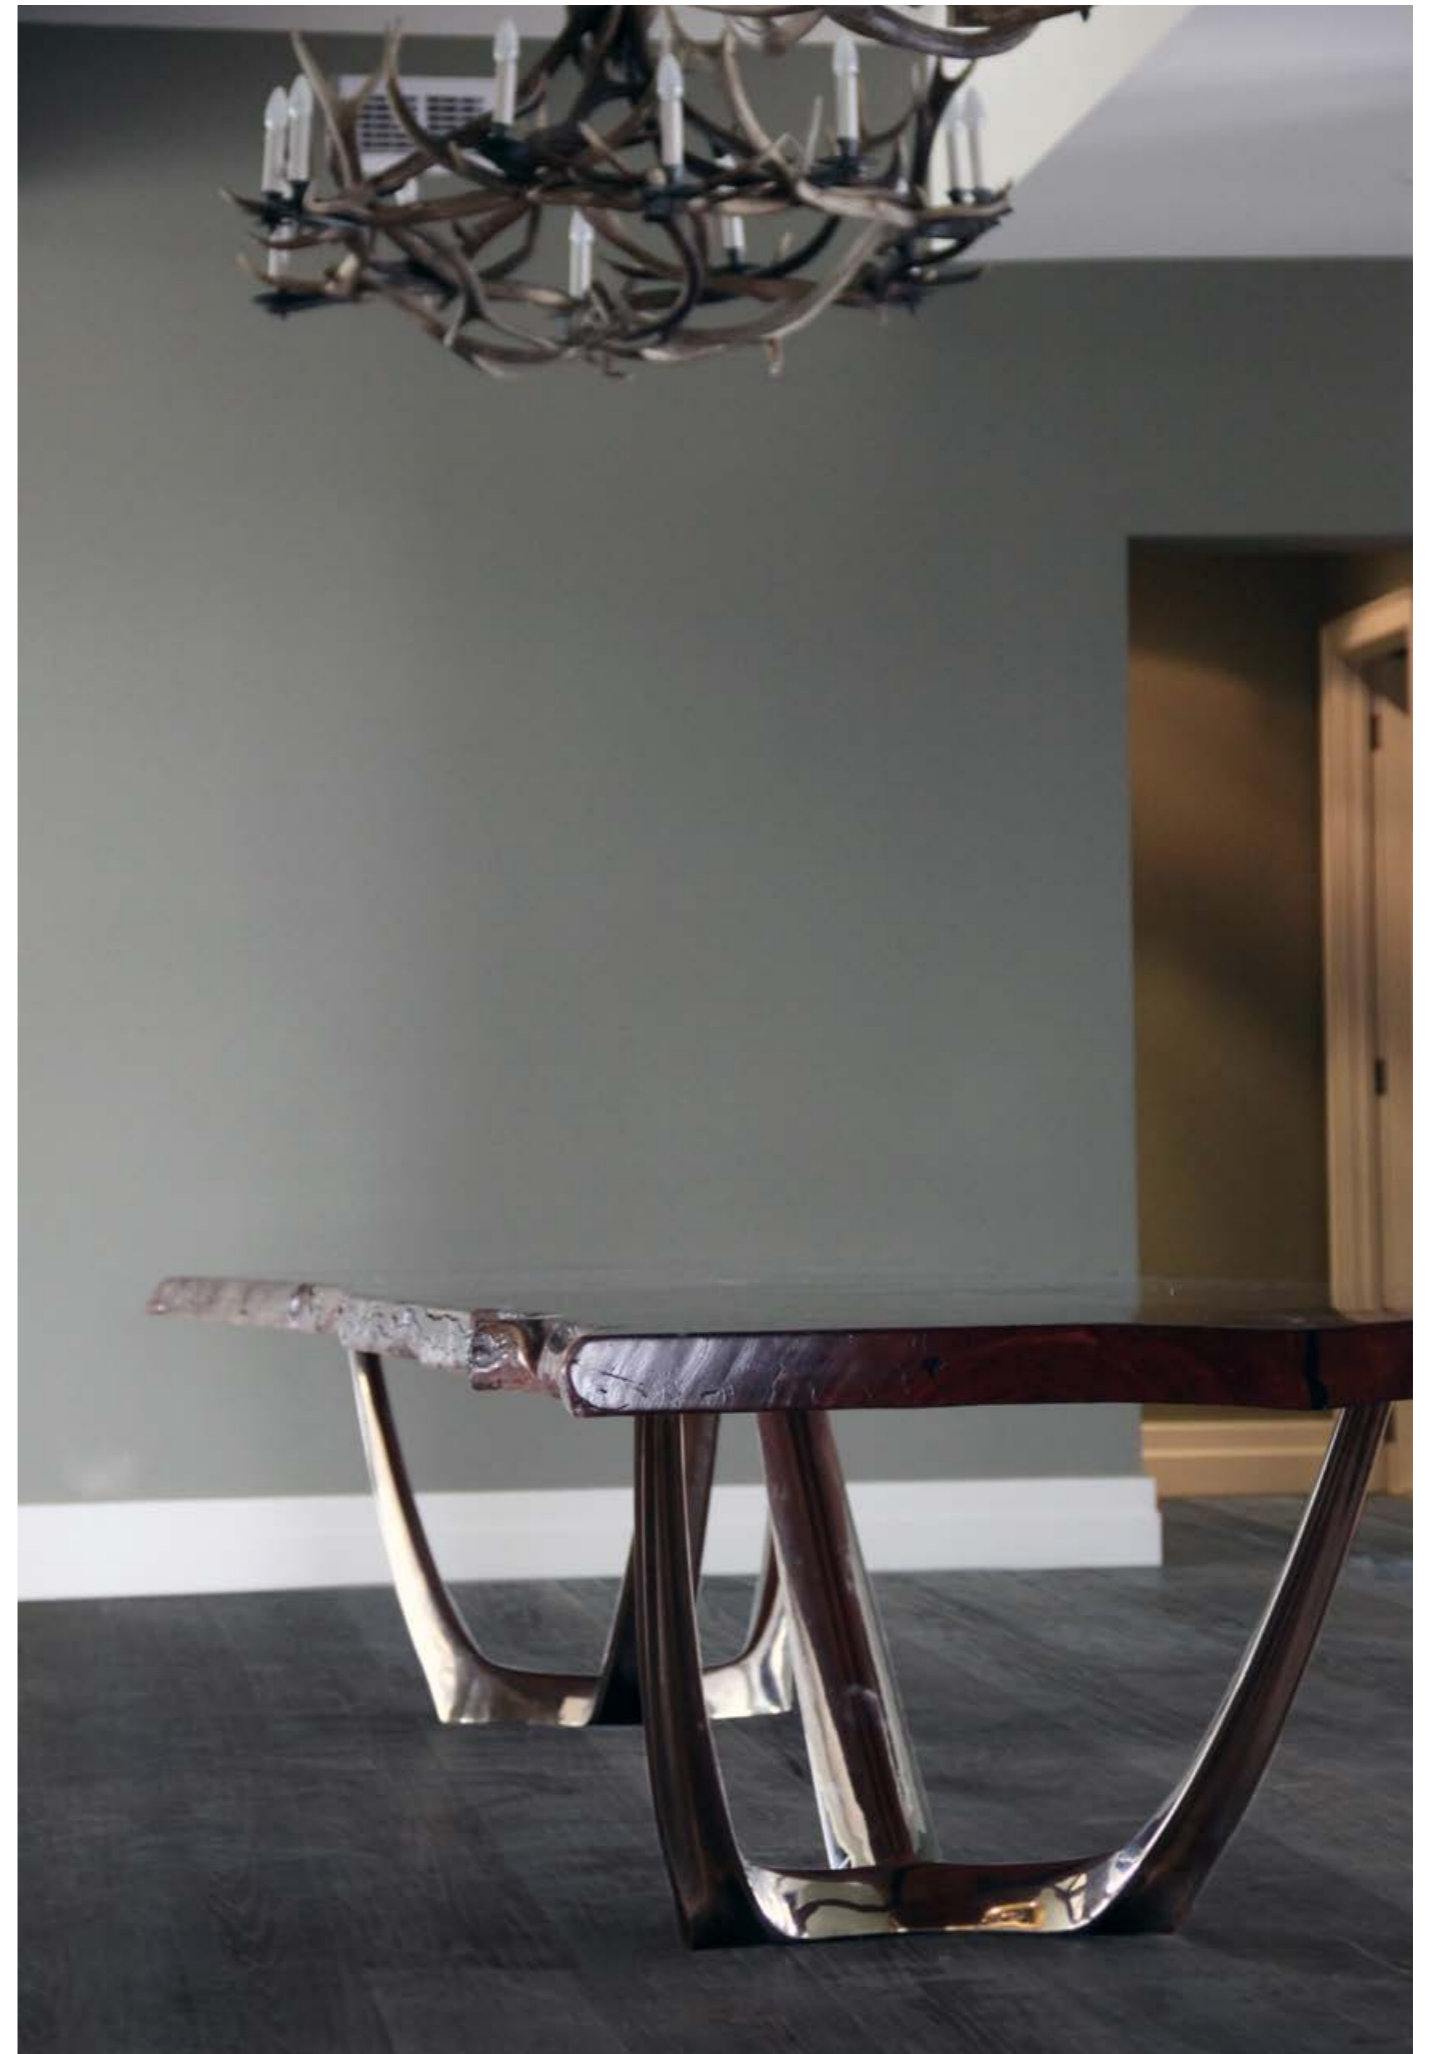

WISHBONE table 6200 x 1200 polished with custom Redgum timber

**WISHBONE**  
TABLE

---