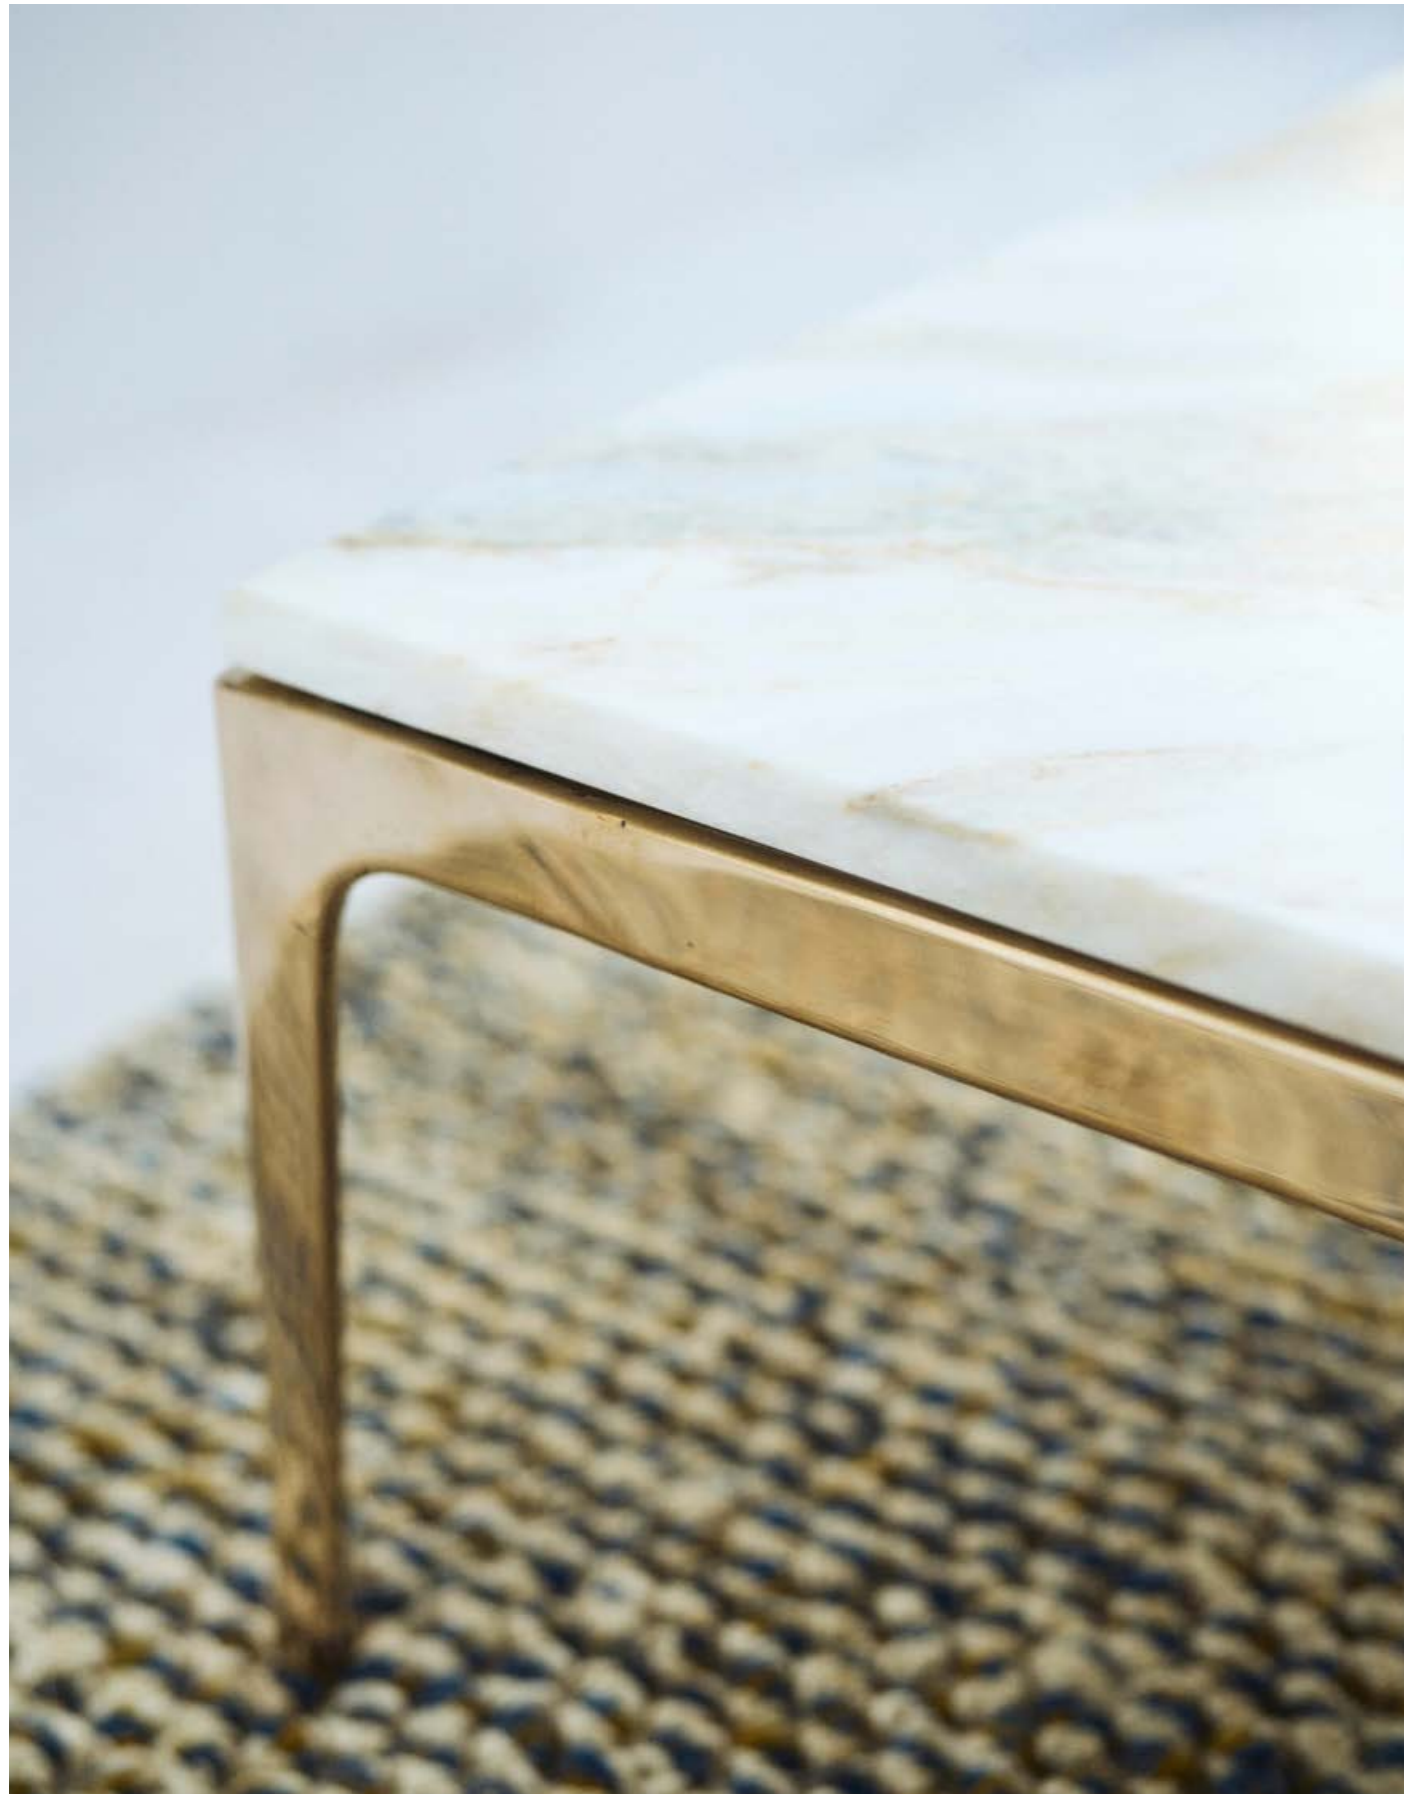

BRONZE
COFFEE TABLE

BRONZE coffee table 900 x 900 with Green Fantasy stone