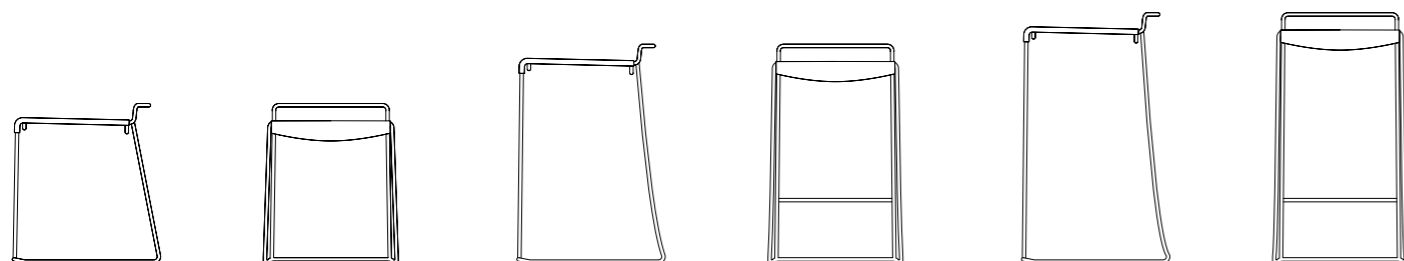

UCCIO

OUTDOOR STOOL MESH

The UCCIO outdoor stool mesh is inspired by chair proportions from a bygone era when they often had a small footprint. Ideal for large volume projects or small spaces, the outdoor stools can be stacked eight high.

Frame Material: zinc coated mild steel

Frame Finish: powder coat: ironstone, woodland, deep ocean, dune, black or white
alternate powder coat colours available on request

Seat Material: waterproof mesh: black or grey

Dimensions: stool: 430 x 470 x 450 high
bar stool: 430 x 470 x 650 high
bar stool large: 430 x 470 x 750 high

Options: frame can be specified in alternate powder coat colours with minimum quantity orders

Warranty: ten year structural warranty on the frame
five year structural warranty on the mesh

Note: stacks up to eight

UCCIO outdoor stool mesh white powder coat with grey mesh