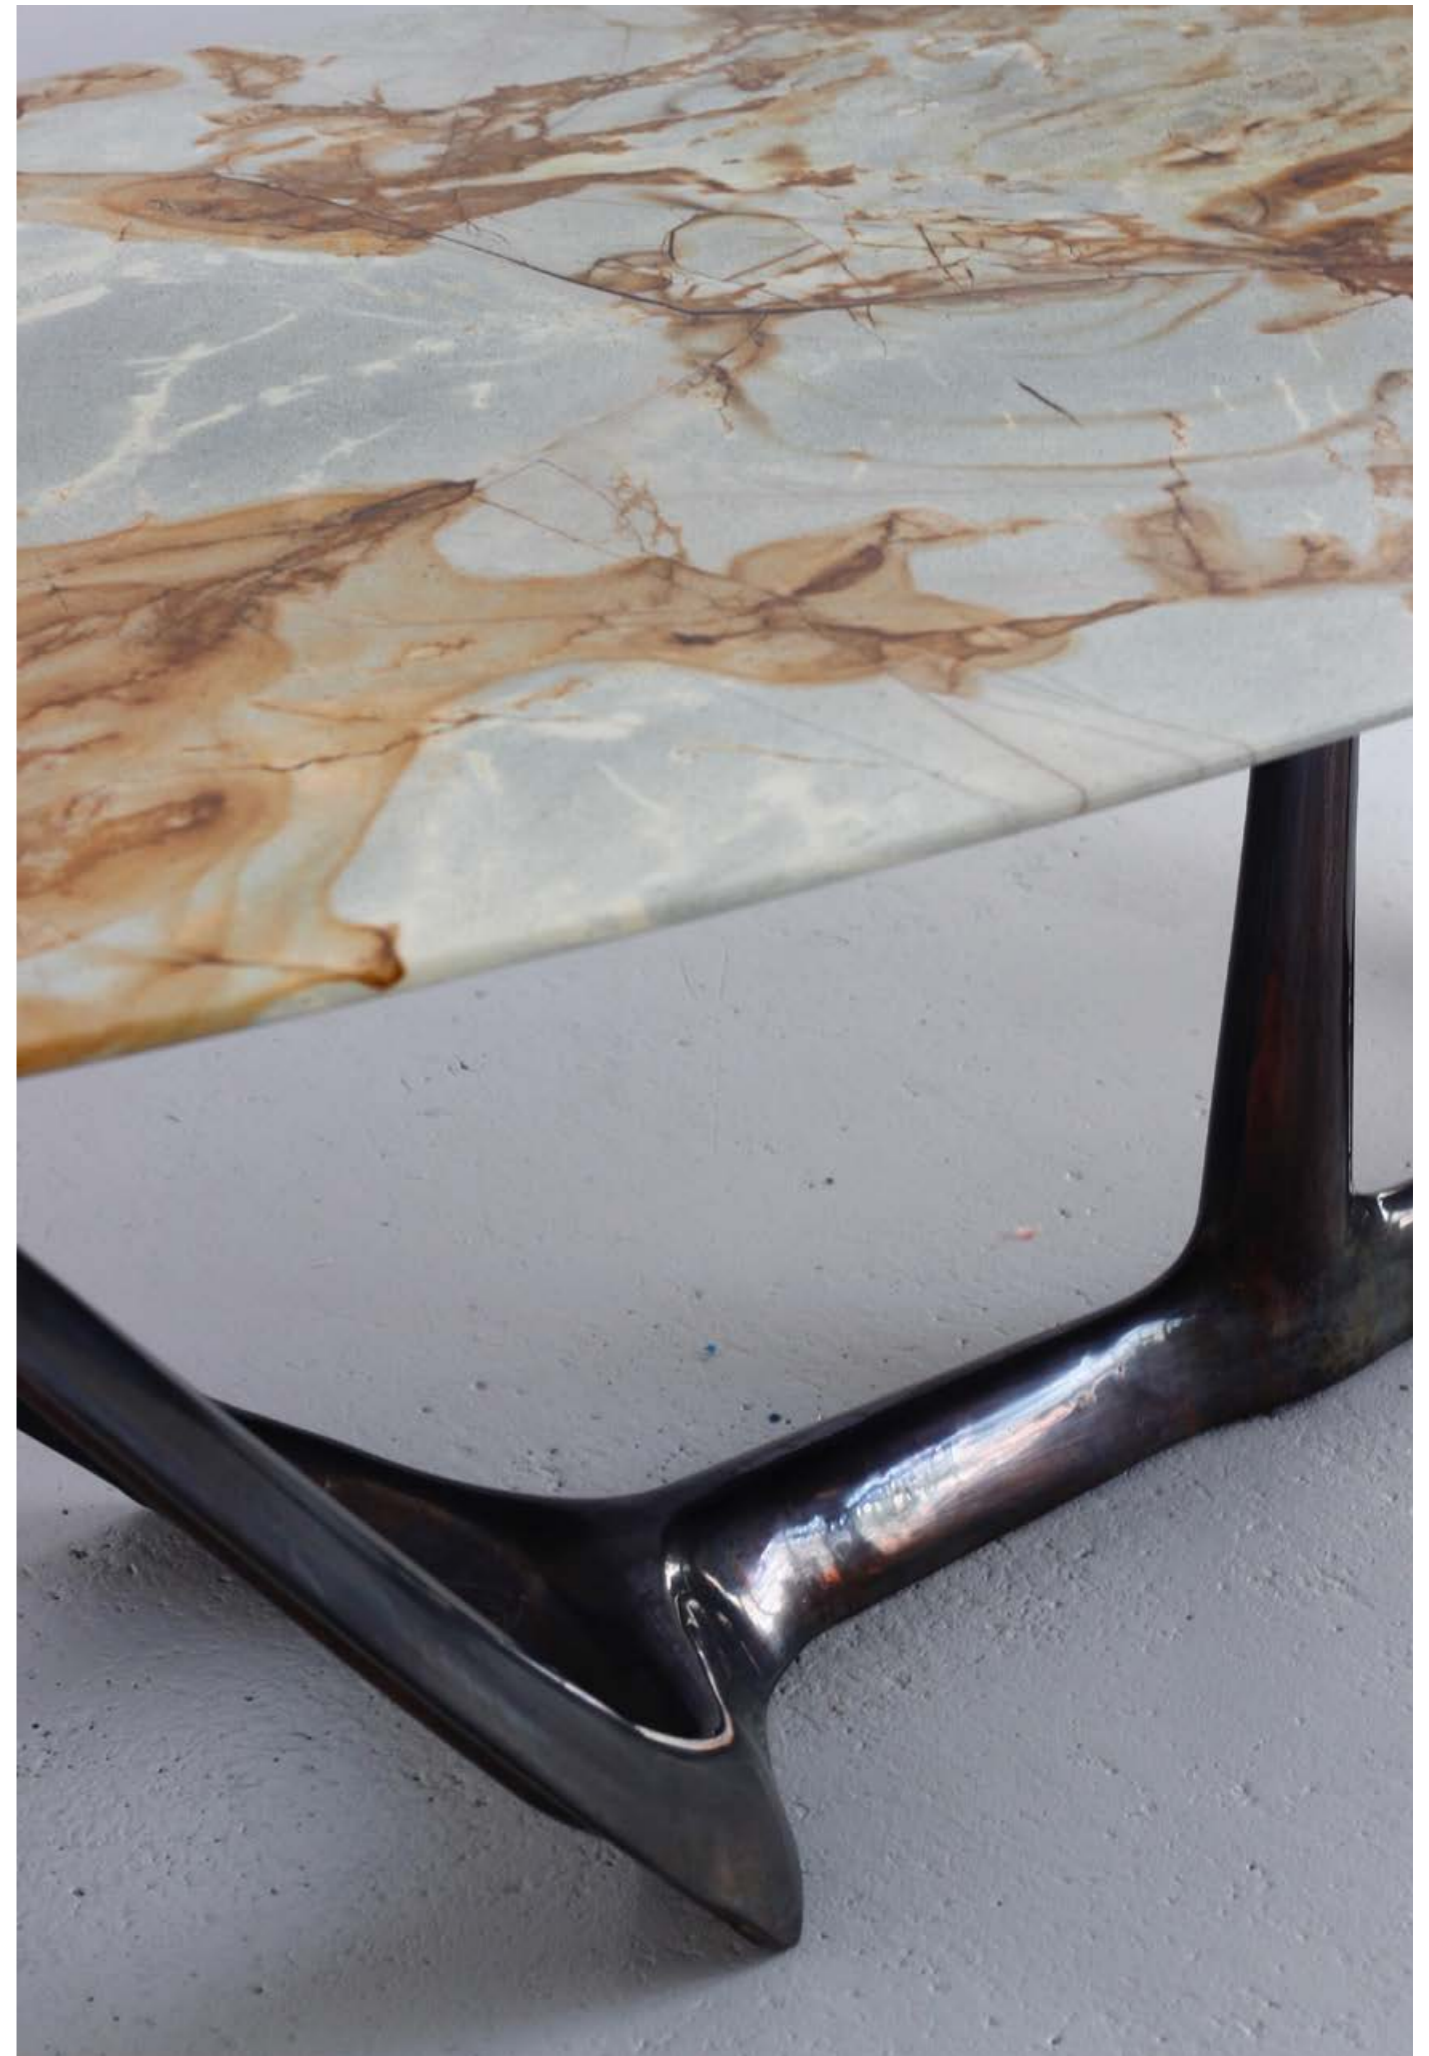

# GREAT DINING TABLE

---

GREAT DINING table base with natural aged patina

GREAT DINING table 3600 x 1200 natural aged patina with stained solid American Oak

**GREAT DINING**  
TABLE

---