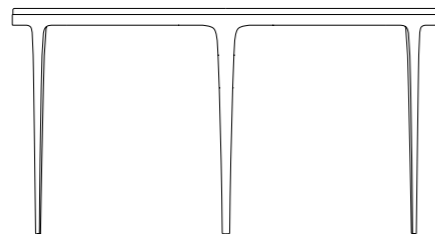

BRONZE

ROUND TABLE

The BRONZE round table stands alone in celebrating two outstanding materials - bronze and stone. Proven over thousands of years to be of the highest quality, the methods in which we work with bronze have changed only slightly. It is with this appreciation at heart that the BRONZE round table was born.

Simple and fluid, the three legged form defines this iconic collection and ranges from 600mm in diameter, to suit an entrance or hallway, through to 1600mm in diameter, which functions as a large dining table.

Base Material: sand cast bronze

Base Finish: polished bronze
polished bronze & blackened patina
satin bronze
powder coated

Top Material:

stone:	bianco carrara nero marquina other natural stone options upon request
timber:	natural american oak oil stained american oak solid colours available blackbutt
leather:	black, green, brown, tan or grey saddle hide alternate leather options available upon request
glass:	transparent grey tint transparent bronze tint
metal:	blackened steel

leather & metal tops not available in Ø1600

Dimensions:

Ø600	seats 3
Ø800	seats 3
Ø1000	seats 3
Ø1200	seats 3-6
Ø1400	seats 6
Ø1600	seats 6-9

730 high as standard

Warranty: lifetime structural warranty on the bronze frame
ten year workmanship warranty on the stone, timber, leather, glass and metal

BRONZE round table 1200 with Perlatto Olimpo marble