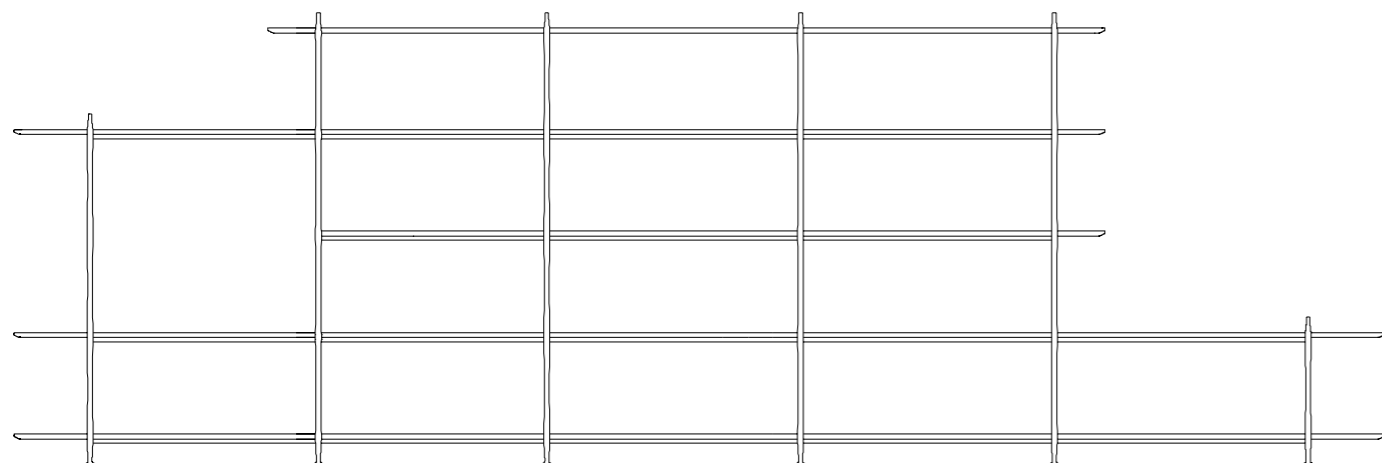

HERODOTUS SHELVING

The HERODOTUS shelving system stands tall like a noble knight guarding the crown jewels. As solid as it is patriotic, this entity plays favourably with light and can be specified to suit any space with custom lengths and sizes.

Frame Material: sand cast bronze
sand cast iron

Frame Finish: polished bronze
polished bronze & blackened patina
blackened cast iron
satin bronze
powder coated

Shelf Material: stone: bianco carrara
nero marquina
other natural stone options upon request
timber: natural american oak
oil stained american oak
solid colours available
glass: transparent grey tint
transparent bronze tint
metal: blackened steel

Dimensions: Width: 1200 - 2 columns wide
1800 - 3 columns wide
2400 - 4 columns wide
widths up to 9900 available as bespoke design solutions
Height: 530 - two shelves
930 - three shelves
1330 - four shelves
1730 - five shelves
layer heights not customisable
Depth: shelf depth 380 with overall depth 440 as standard
bespoke depths available

Warranty: lifetime structural warranty on the bronze frame
ten year workmanship warranty on the stone, timber and glass

HERODOTUS shelving system in polished solid brass with Grigio Carnico marble