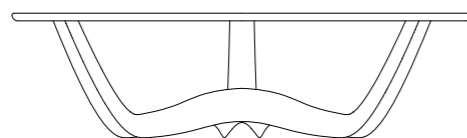

WISH

COFFEE TABLE

The WISH coffee table is a direct descendant of the WISHBONE table and shares much of its DNA. Comprising of a solid hand cast bronze base which is mated to a selection of classic and epic natural stones this planet has been forming over the last few hundred million years.

Base Material: sand cast bronze

Base Finish: polished bronze
polished bronze & blackened patina
satin bronze
powder coated

Top Material: stone: bianco carrara
nero marquina
other natural stone options upon request
glass: transparent grey tint
transparent bronze tint

Dimensions: ø900 x 260 high
ø1000 x 370 high
ø1200 x 325 high
ø1350 x 450 high

Warranty: lifetime structural warranty on the bronze frame
ten year workmanship warranty on the stone and glass

Note: two different base sizes - the larger accommodates tops starting at 1200mm diameters.

WISH coffee table 1200 satin with grey tint glass