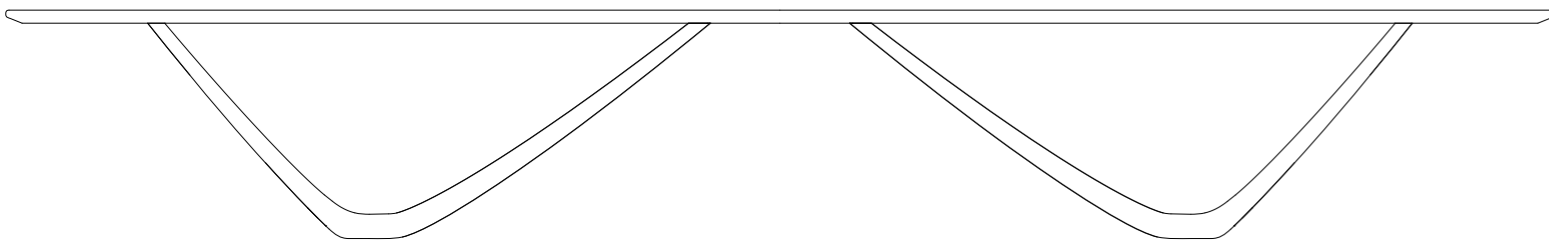

WISHBONE TABLE

The WISHBONE table is amongst the largest ever known to have lived on Earth. These magnificent tables rule the kingdom at up to six point two meters long and upwards of one thousand kilograms. It's backbone alone weighs as much as an elephant. Their hearts, as much as an automobile.

Base Material: sand cast bronze

Base Finish: polished bronze
polished bronze & blackened patina
satin bronze
powder coated

Top Material: timber: natural american oak
oil stained american oak
solid colours available
select range of australian slab timber sourced upon request
base only option available if using own-sourced slab to fit table

Dimensions: 4800 x 1200 seats 16-20
5500 x 1200 seats 18-24
6200 x 1200 seats 20-26

730 high as standard
custom lengths available

Warranty: lifetime structural warranty on the bronze frame
ten year workmanship warranty on the timber