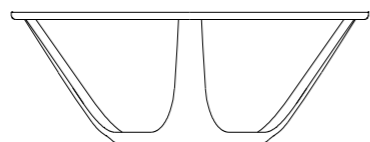

HERON

COFFEE TABLE

From the moment the HERON coffee table emerged it was already lost in time, like an instant relic born from the future found in the past, with a sensibility from the present. This piece exists outside of linear time as we know it, and often has descendants that will vie for its glitter in the coming years.

Base Material: sand cast bronze

Base Finish: polished bronze
polished bronze & blackened patina
satin bronze
powder coated

Top Material: stone: bianco carrara
nero marquina
other natural stone options upon request
glass: transparent grey tint
transparent bronze tint

Dimensions: ø800 x 270 high
ø1000 x 350 high
ø1200 x 420 high

Warranty: lifetime structural warranty on the bronze frames
ten year workmanship warranty on the stone and glass

HERON coffee table 1000 with textured Fossil Brown stone