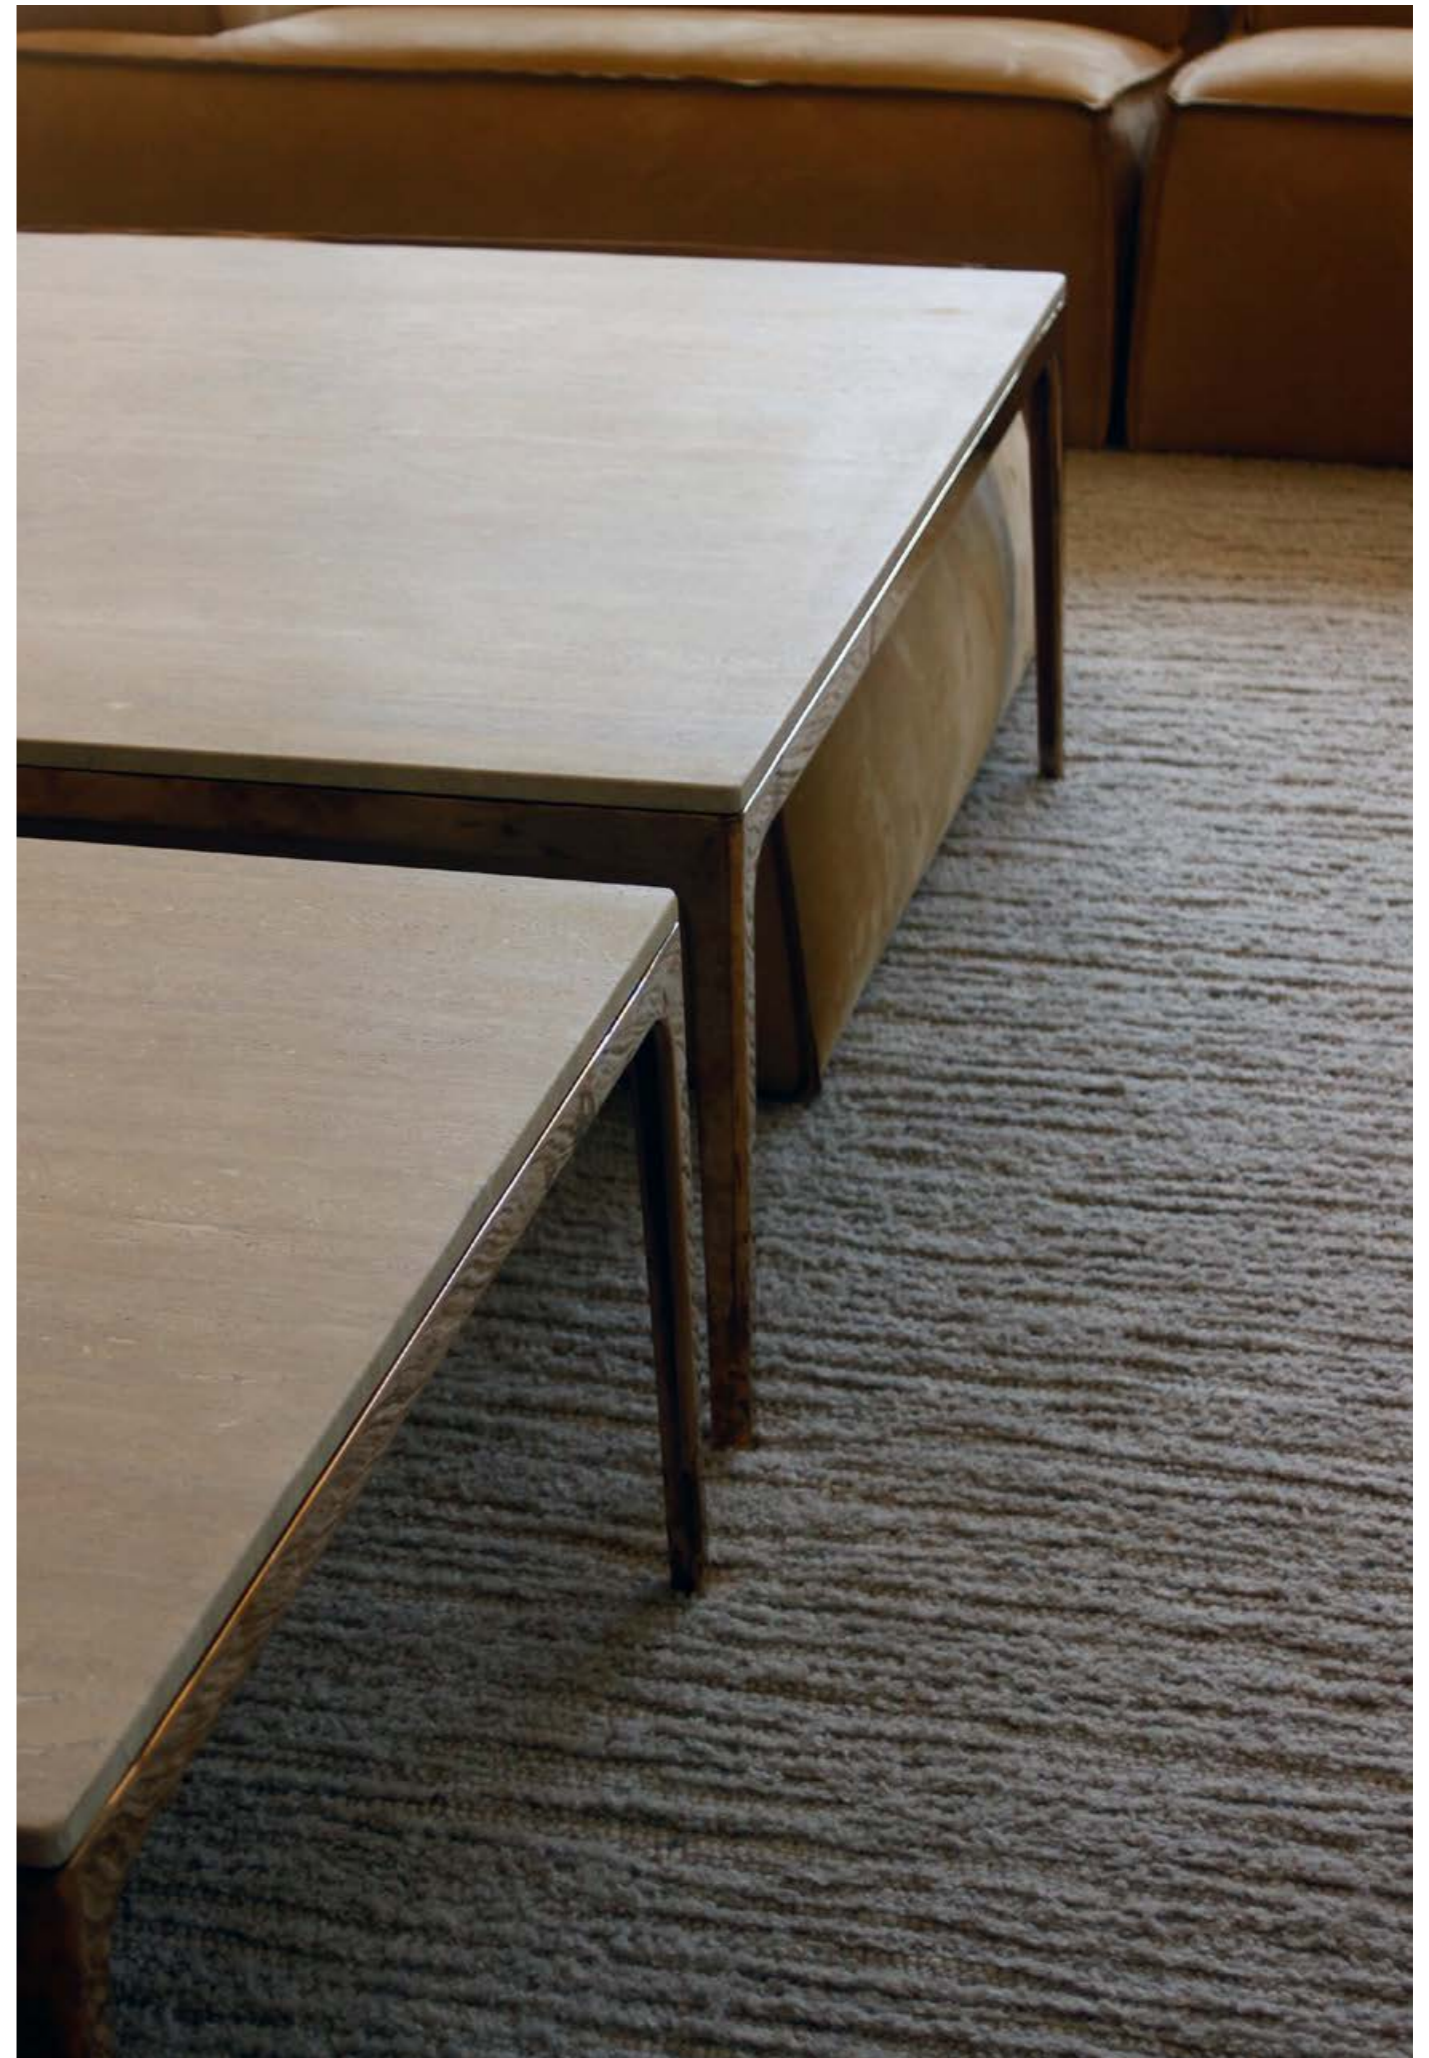

BRONZE COFFEE TABLE

The BRONZE coffee table comprises of a solid hand cast bronze base, mated to a stone, timber or glass top. It fuses classical aesthetics with ancient material and contemporary technology to create a future relic and an instant classic.

Base Material: sand cast bronze

Base Finish: polished bronze
polished bronze & blackened patina
satin bronze
powder coated

Top Material:

- stone: bianco carrara
  nero marquina
  other natural stone options upon request
- timber: natural american oak
  oil stained american oak
  solid colours available
  blackbutt
- glass: transparent grey tint
  transparent bronze tint
- metal: blackened steel

Dimensions: 800 x 400
1000 x 500
1200 x 600
1400 x 700
1600 x 800
2000 x 1000

400 high as standard
custom lengths, widths and heights available

Warranty: lifetime structural warranty on the bronze frame
ten year workmanship warranty on the stone, timber, glass and metal