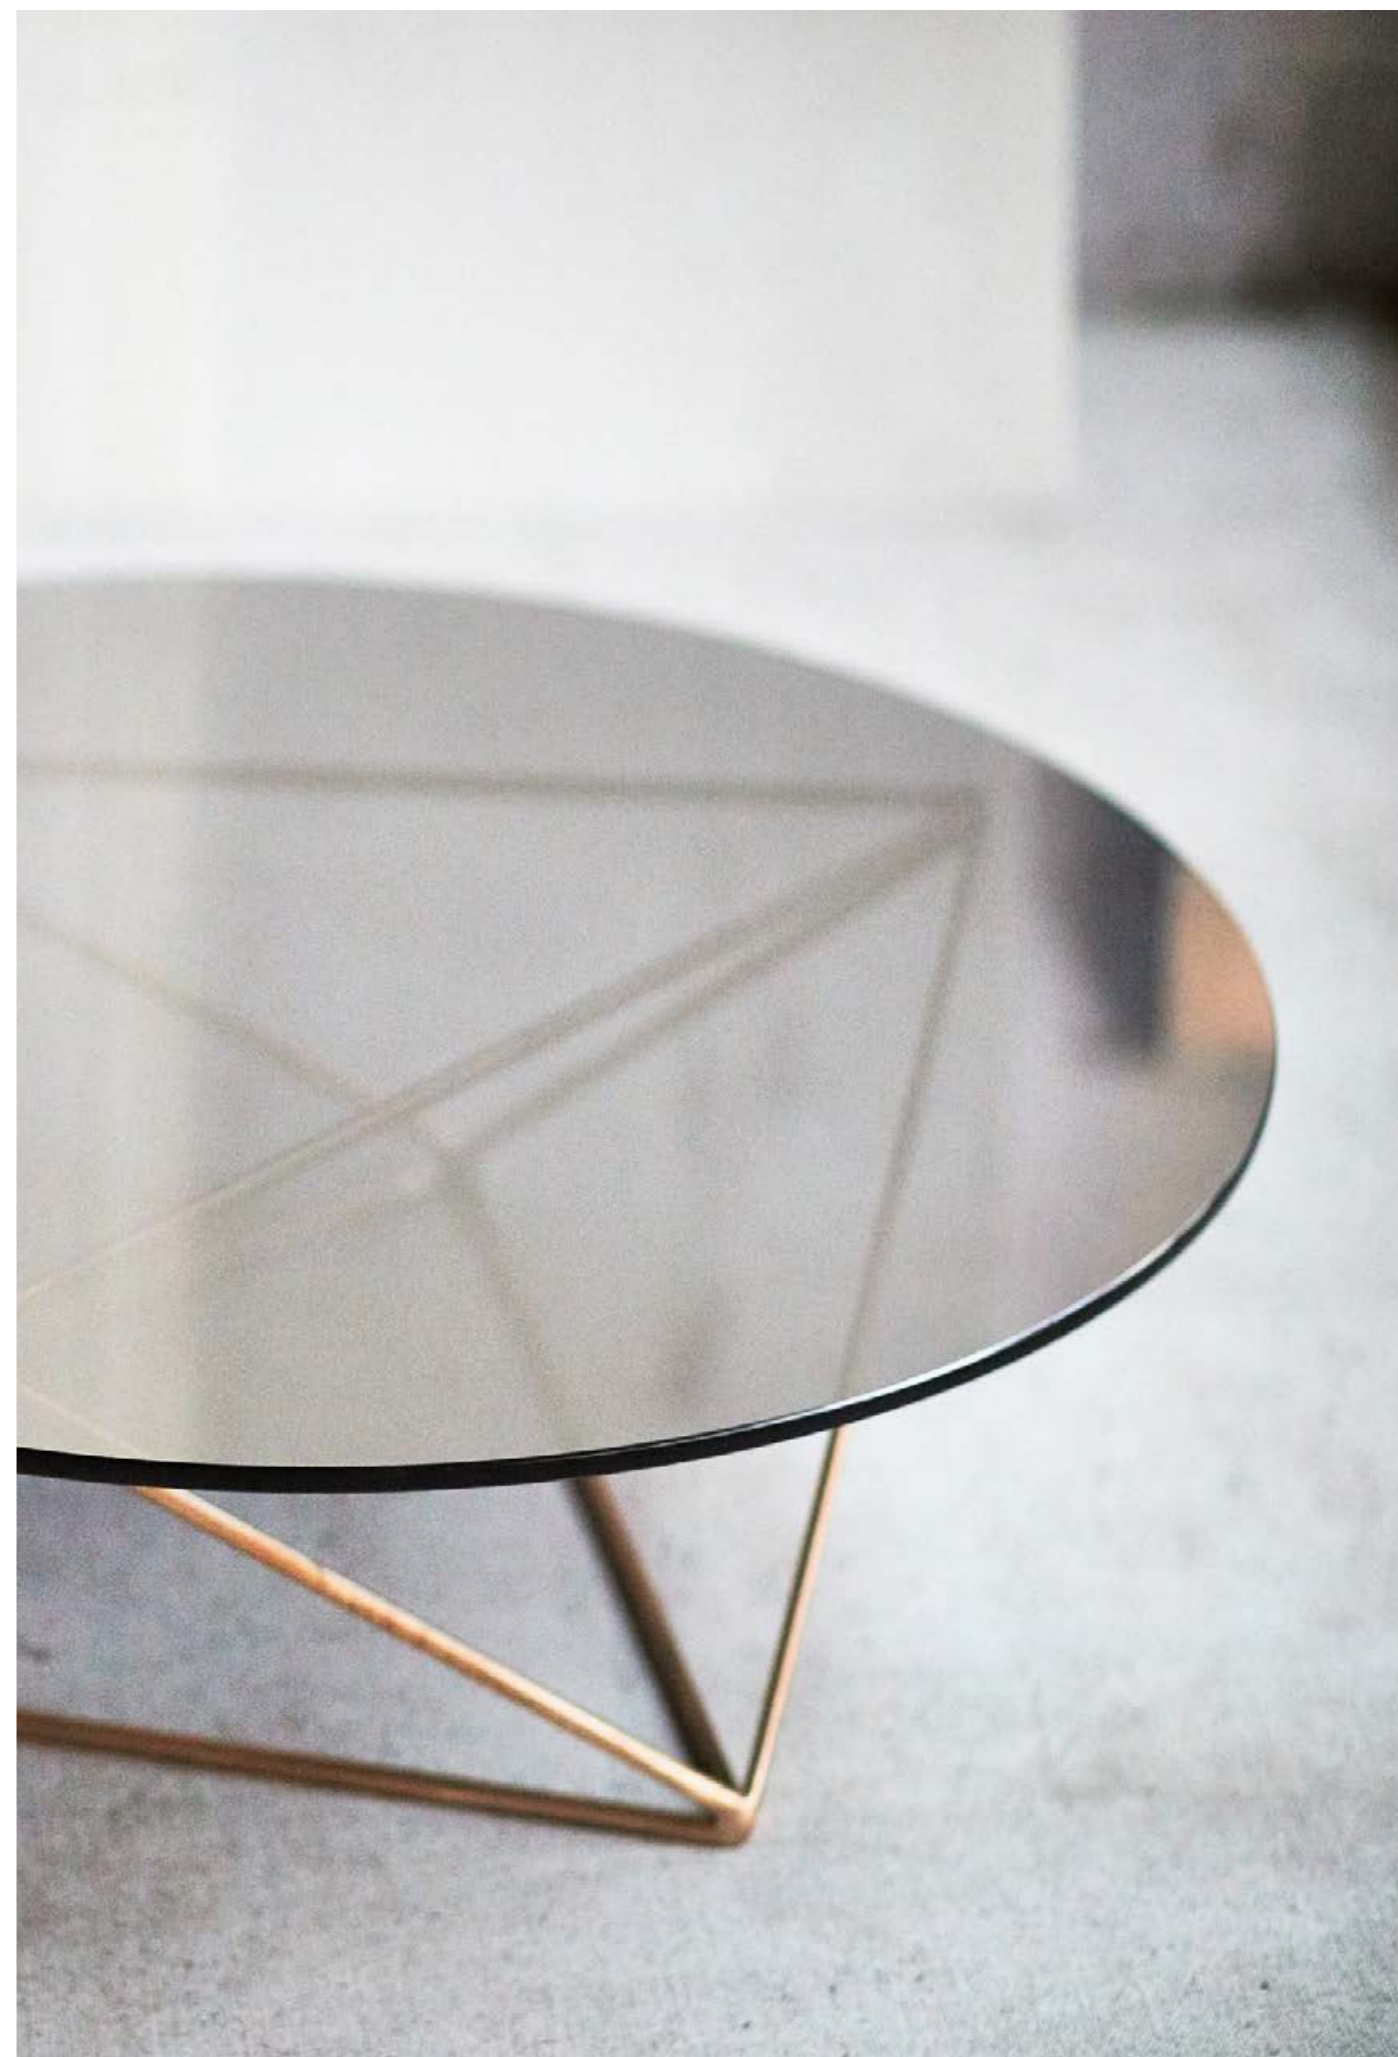

THALES

COFFEE TABLE

The THALES coffee table is made of solid bronze rod mated with either a natural stone or glass top. Fusing classical geometry with ancient materials, the simplicity of the asymmetrical base supports the top with a subtle strength and elegance.

Base Material: sand cast bronze

Base Finish: polished bronze
polished bronze & blackened patina
satin bronze
powder coated

Top Material: stone: bianco carrara
nero marquina
other natural stone options upon request
glass: transparent grey tint
transparent bronze tint

Dimensions: Ø1100
Ø1300
Ø1500

300 high as standard
custom diameters available

Warranty: lifetime structural warranty on the bronze frames
ten year workmanship warranty on the stone and glass

THALES coffee table 1300 satin with grey tint glass