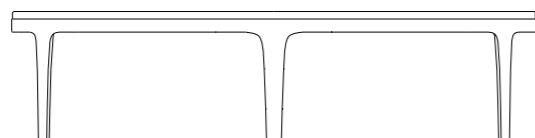

## ROUND COFFEE TABLE

---

Undoubtedly the younger sibling, the BRONZE round coffee table has always had a burning desire for attention, though like its older brother is as equally committed to purity. Governed by its respect for form, its unassuming confidence is hard to be ignored and often finds itself the focal point of an interior.

leather & metal tops not available in Ø1600

**Dimensions:** Ø600  
Ø800  
Ø1000  
Ø1200  
Ø1400  
Ø1600  
400 high as standard  
custom heights available

**Warranty:** lifetime structural warranty on the bronze frame  
ten year workmanship warranty on the stone, timber, leather, glass and metal