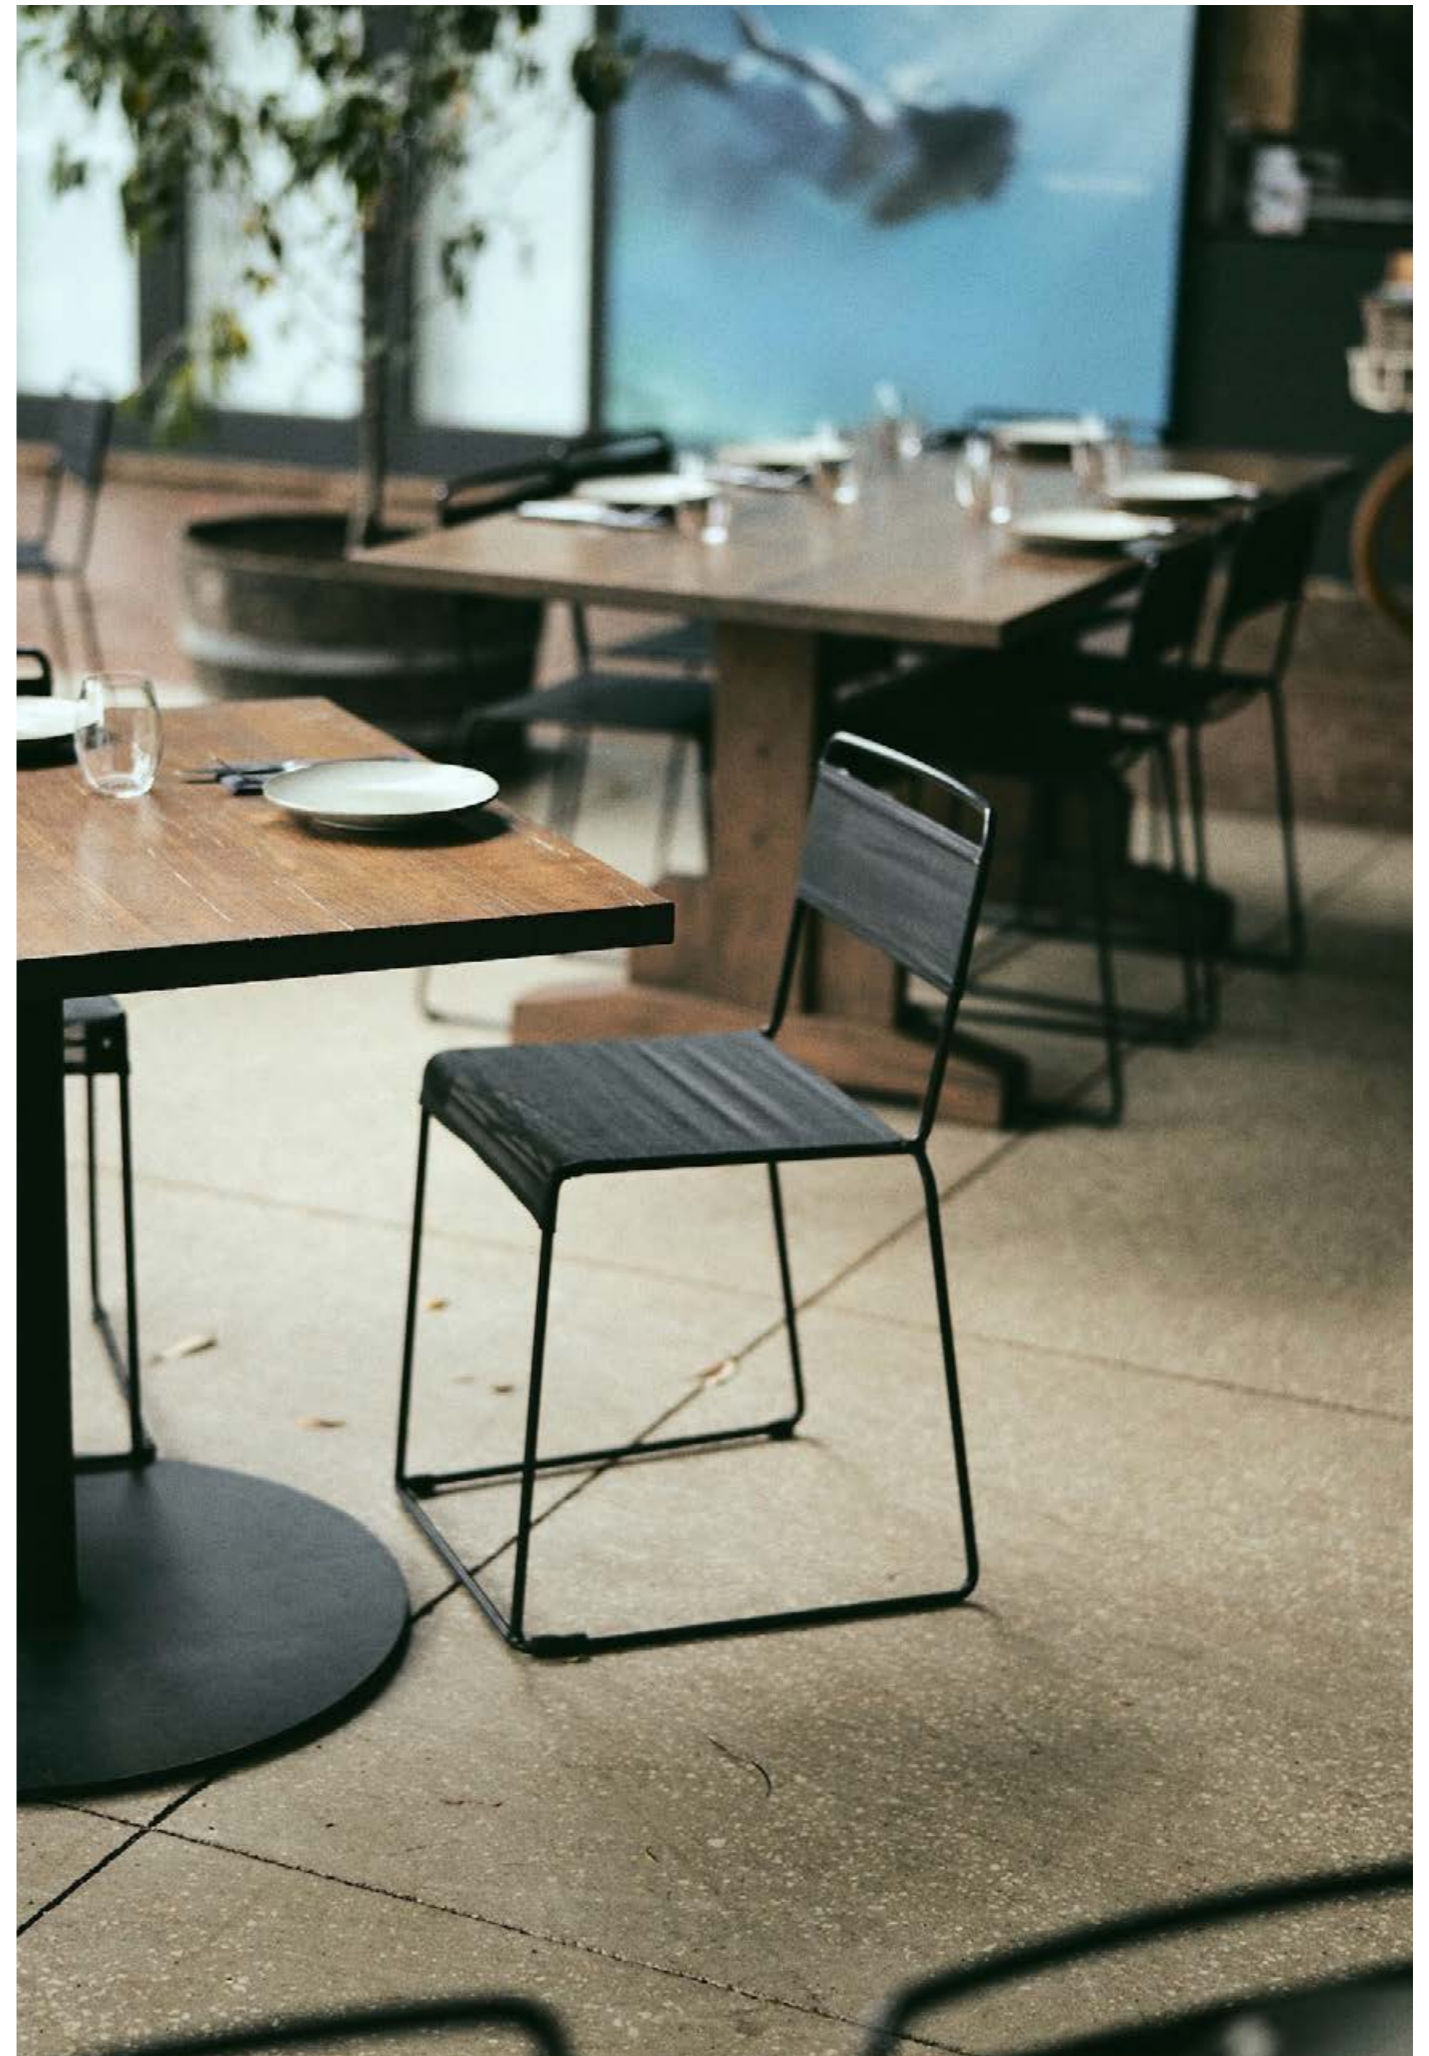

UCCIO outdoor chair mesh black powder coated with black mesh