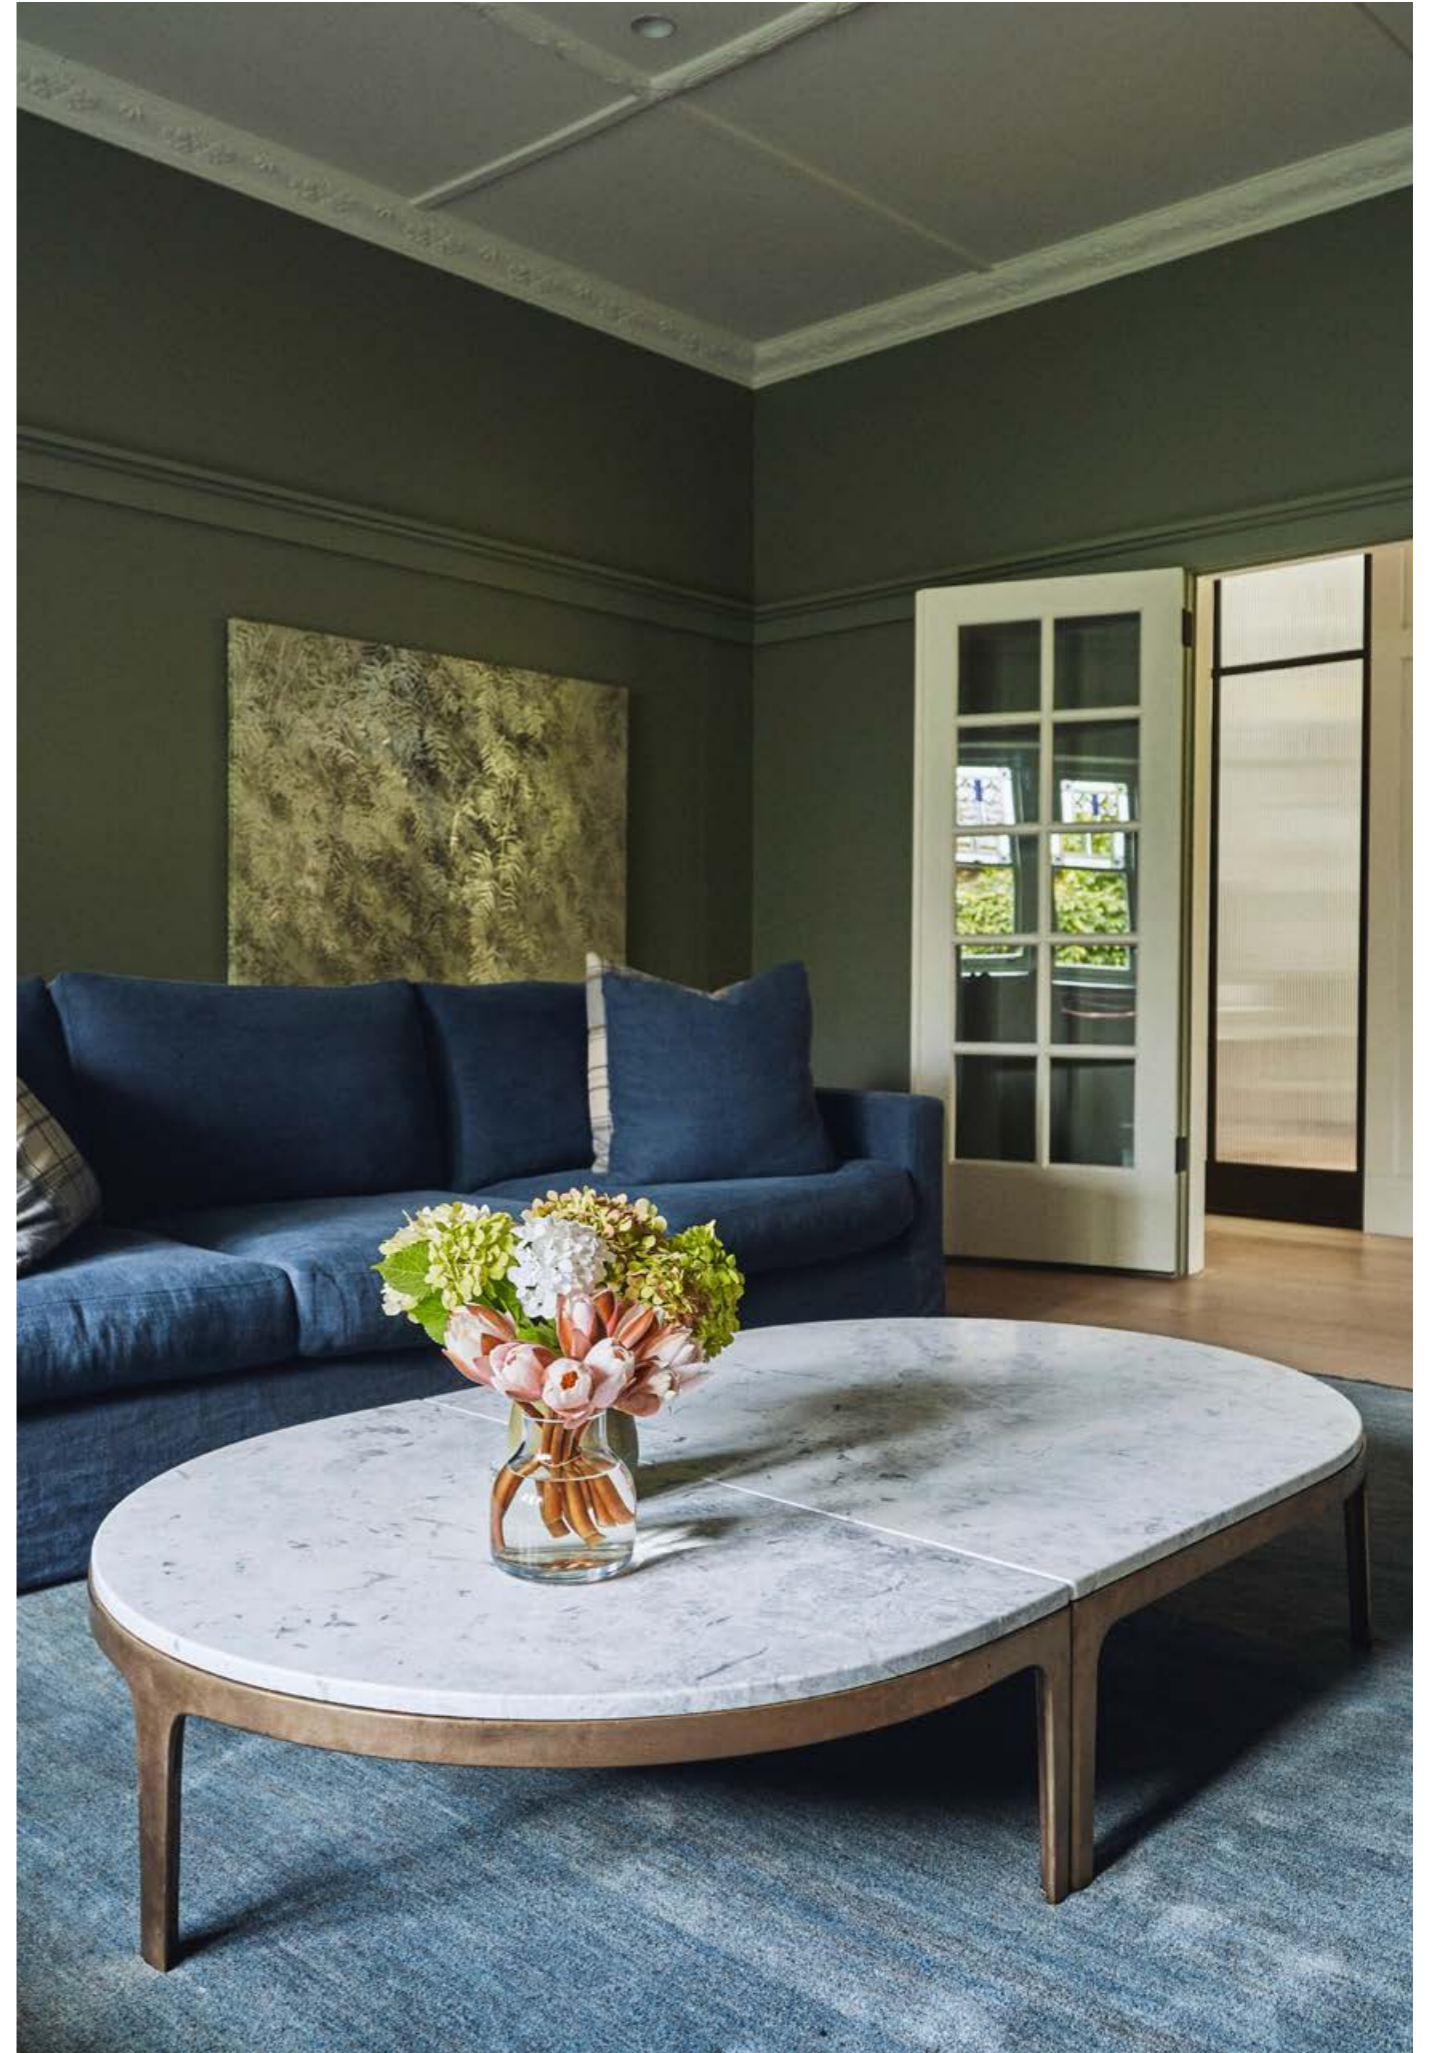

BRONZE demilune coffee table 650 x 1000 mated to a 1050 x 1000 to make a total size of 1000 x 1700 with Elba marble