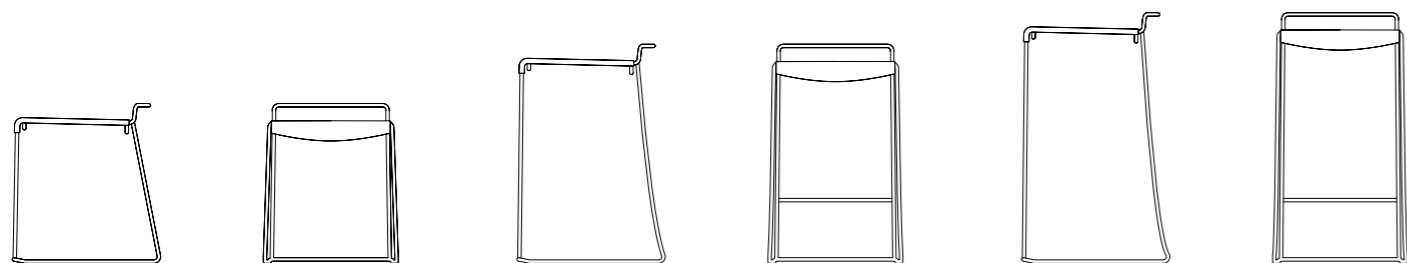

UCCIO

STOOL LEATHER

The UCCIO stool leather is inspired by chair proportions from a bygone era when they often had a small footprint. Ideal for large volume projects or small spaces, the stools can be stacked eight high.

Frame Material: mild steel

Frame Finish: powder coat: ironstone, woodland, deep ocean, dune, black or white
alternate powder coat colours available on request
electro plate : copper
chrome
black copper
black zinc

Seat Material: leather: black, brown, tan or nude saddle hide

Dimensions: stool: 430 x 470 x 450 high
bar stool: 430 x 470 x 650 high
bar stool large: 430 x 470 x 750 high

Warranty: ten year structural warranty on the frame
five year structural warranty on the leather

Note: stacks up to eight

UCCIO stool 750 black powder coated with black leather