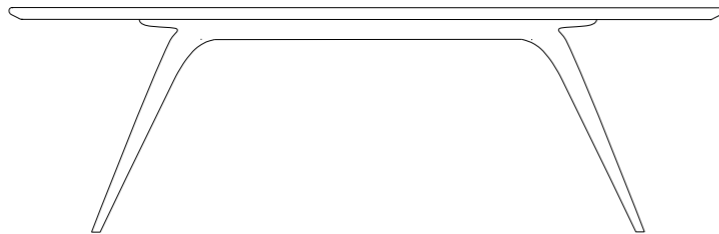

**Dimensions:**

2400 x 1200	seats 8
2800 x 1200	seats 8-10
3200 x 1200	seats 10-12
3600 x 1200	seats 12-14

730 high as standard  
custom lengths and widths available

**Warranty:** lifetime structural warranty on the bronze frame  
ten year workmanship warranty on the stone, timber and glass