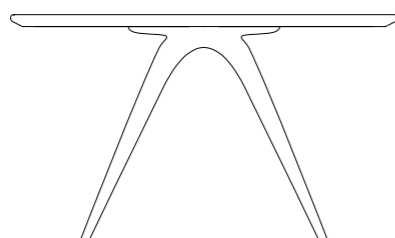

SPARGERE

ROUND TABLE

The SPARGERE round table bursts forth like shards of light through crystal. Centrally mounted legs offering a classical dining experience. The bronze shines with its own dance and direction, delicately hiding its jewel of detail tucked beneath.

Base Material: sand cast bronze

Base Finish: polished bronze
polished bronze & blackened patina
satin bronze
powder coated

Top Material:

stone:	bianco carrara nero marquina only available up to $\varnothing$1600 other natural stone options upon request
timber:	natural american oak oil stained american oak solid colours available blackbutt
glass:	transparent grey tint transparent bronze tint

Dimensions:

$\varnothing$1400	seats 6-8
$\varnothing$1500	seats 5-8
$\varnothing$1600	seats 7-9
$\varnothing$1800	seats 8-10
$\varnothing$1900	seats 9-11
$\varnothing$2000	seats 9-12

730 high as standard

Warranty: lifetime structural warranty on the bronze frame
ten year workmanship warranty on the stone, timber and glass

Note: There are two base sizes -large base is for $\varnothing$ 1800 and above

SPARGERE round table 1600 polished with Desert silver marble with custom 40mm bullnose