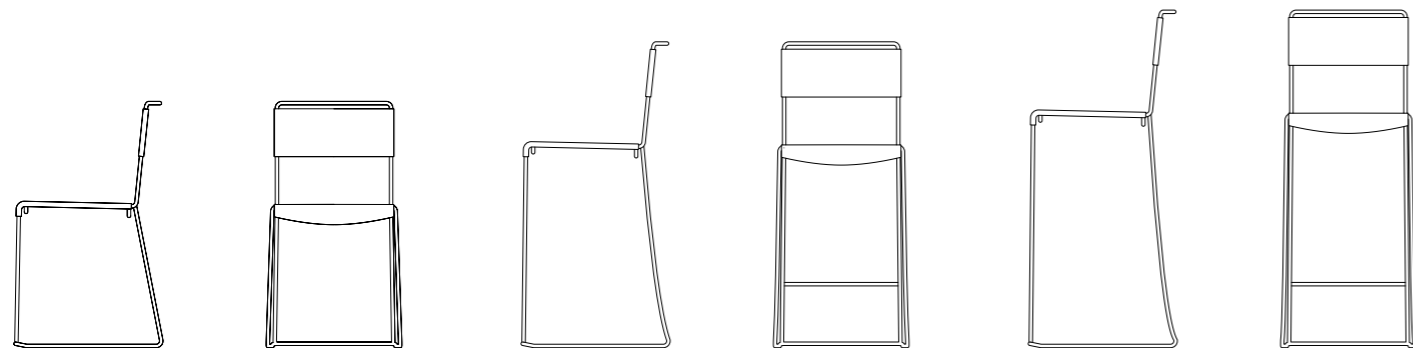

UCCIO

OUTDOOR CHAIR MESH

The UCCIO outdoor chair mesh is inspired by chair proportions from a bygone era when they often had a small footprint. Ideal for large volume projects or perfect for the home when you want a chair that doesn't mind getting wet. Easily stacked safely up to eight chairs.

Frame Material: zinc coated mild steel

Frame Finish: powder coat: ironstone, woodland, deep ocean, dune, black or white
alternate powder coat colours available on request

Seat Material: waterproof mesh: black or grey

Dimensions: chair: 430 x 470 x 450 high
bar chair: 430 x 470 x 650 high
bar chair large: 430 x 470 x 750 high

Warranty: ten year structural warranty on the frame
five year structural warranty on the mesh

Note: stacks up to eight

UCCIO outdoor chair mesh white powder coated with grey mesh