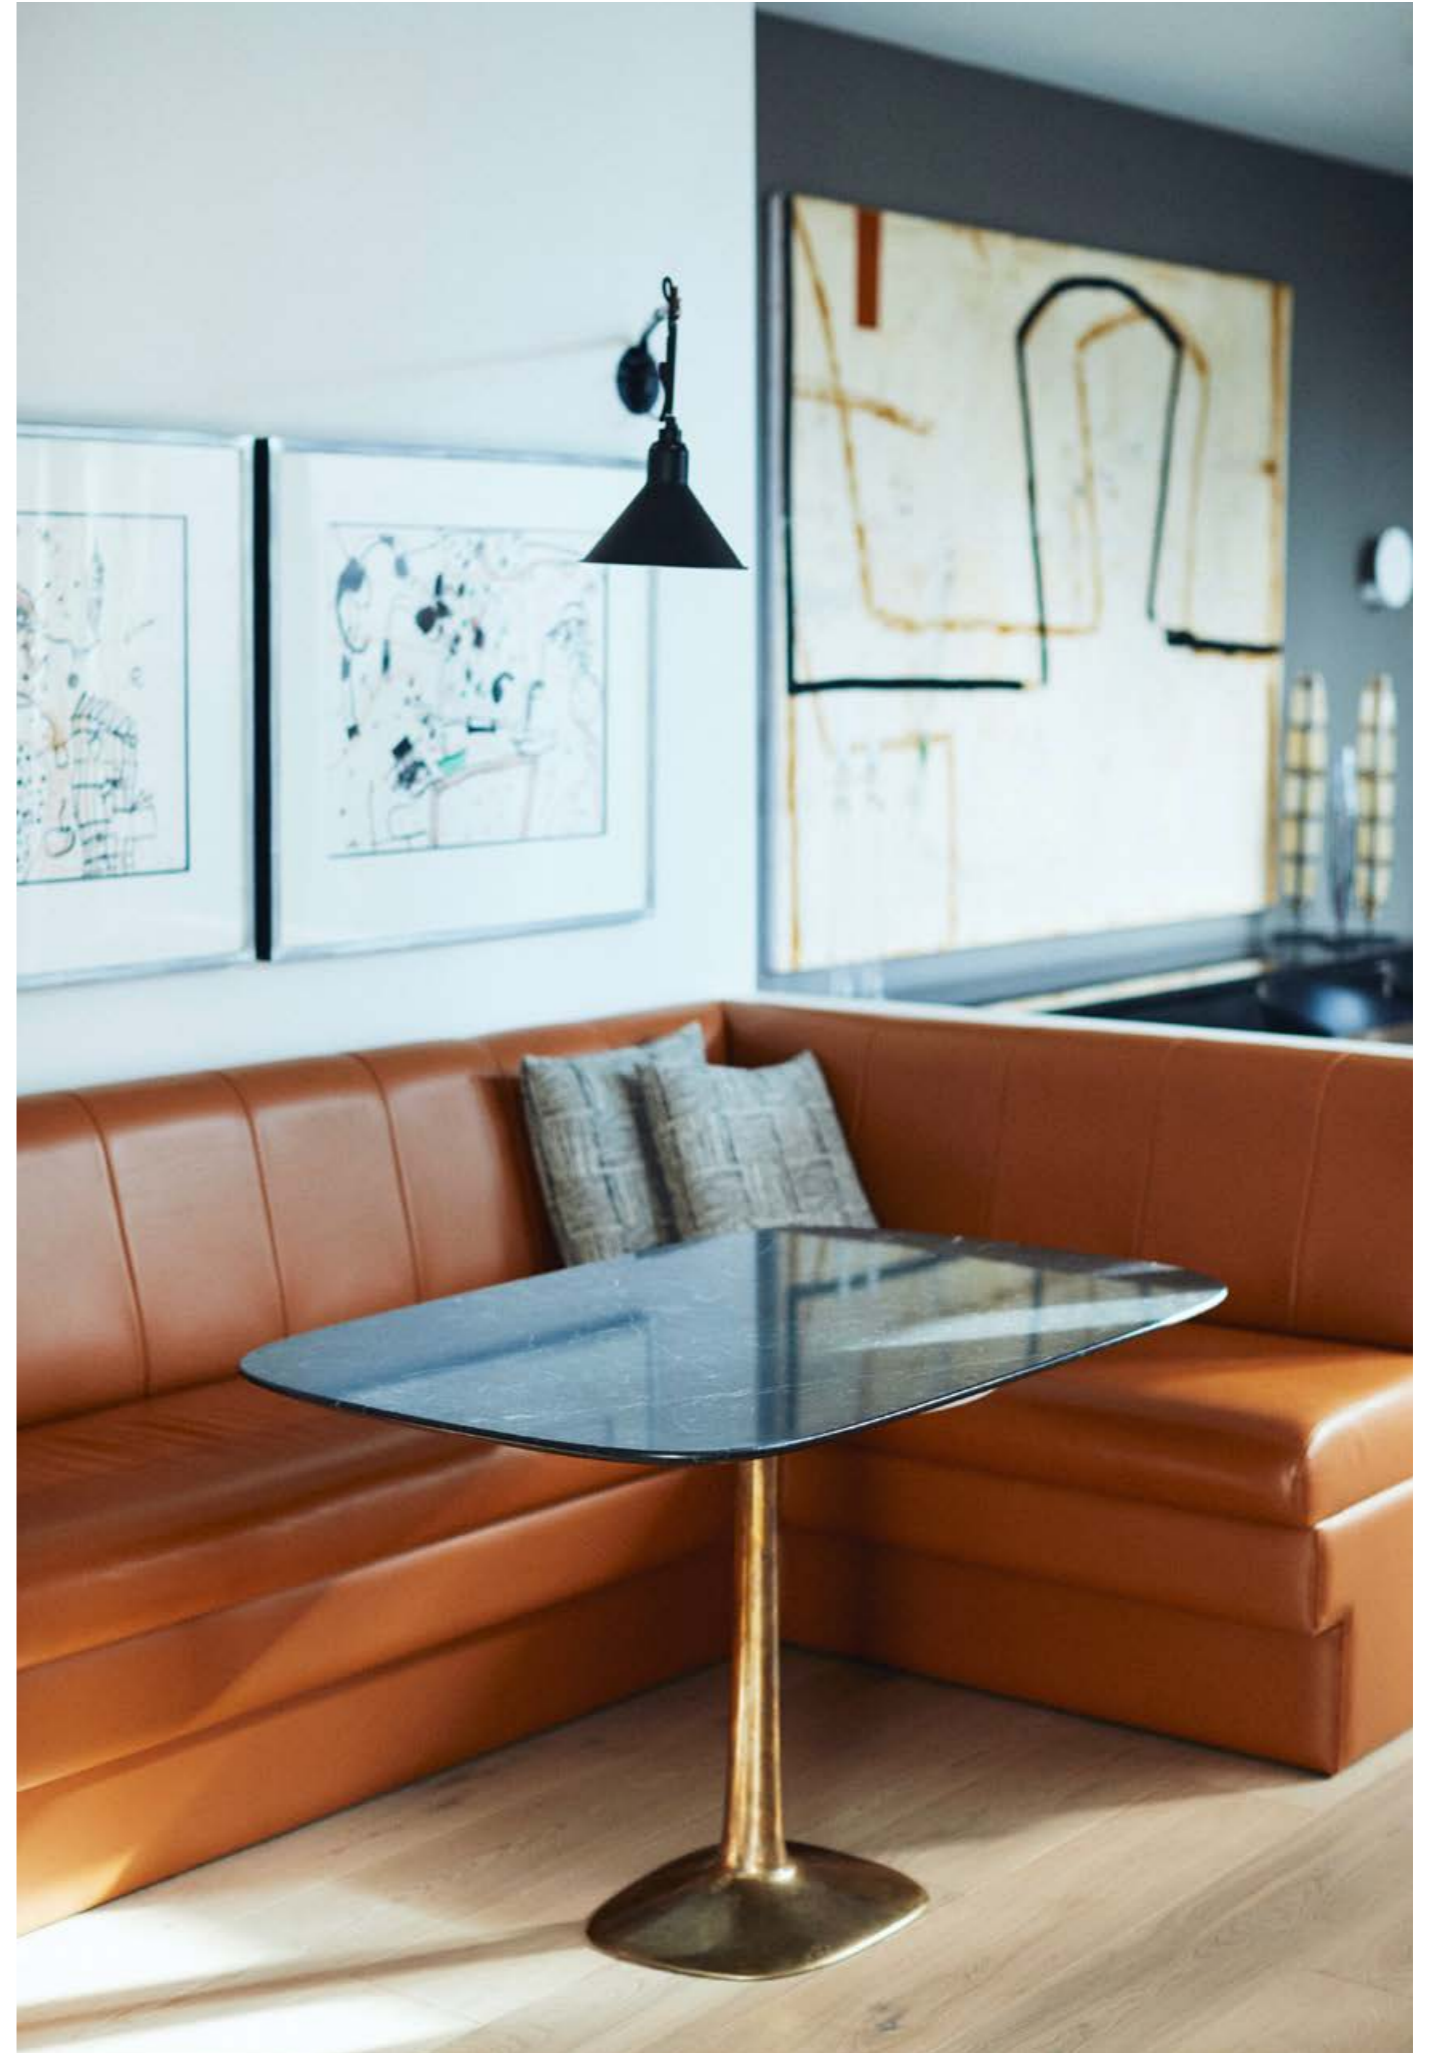

MOLECULE round table rough cast polished base with green Onyx

**MOLECULE**  
ROUND TABLE

---

MOLECULE round table 1000 polished with Bianco Carrara marble

Bespoke shaped MOLECULE table 1300 x 800 satin with Nero Marquina marble