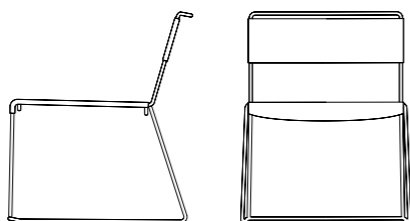

UCCIO

INDOOR LOW CHAIR

The UCCIO indoor low chair is a slender and stackable lounging chair. Designed with a simple but solid steel rod construction, it comes with a thick and comfortable saddle type leather seat and backrest.

Frame Material: mild steel

Frame Finish: powder coat: ironstone, woodland, deep ocean, dune, black or white
alternate powder coat colours available on request
electro plate : copper
chrome
black copper
black zinc

Seat Material: leather: black, brown, tan or nude saddle hide

Dimensions: 580 x 610 x 420 high

Warranty: ten year structural warranty on the frame
five year structural warranty on the leather

Note: stacks up to four

UCCIO indoor low chair black powder coated with tan leather