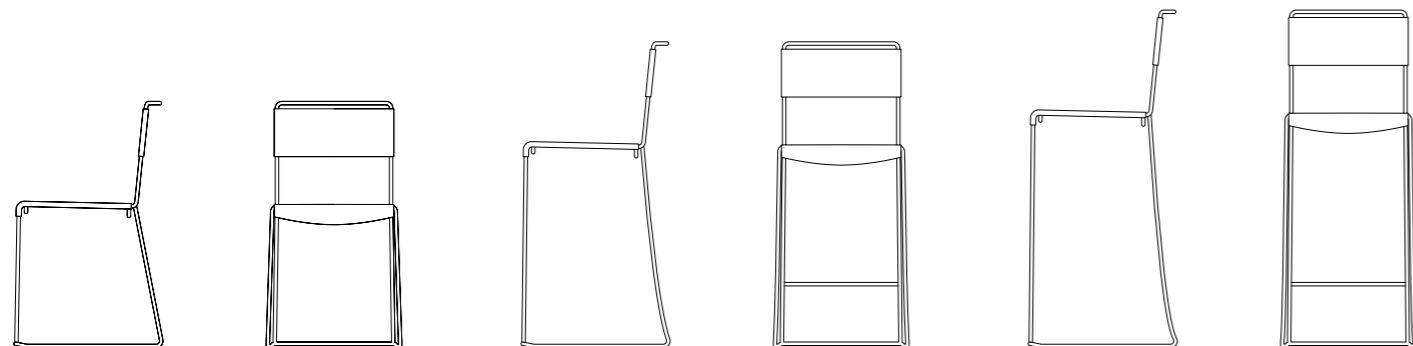

UCCIO

CHAIR LEATHER

Calm, patient and consistent, the UCCIO chair was conceived with two key objectives at heart - strength and capacity. A true gentleman in its manner, the chair steps back to allow any interior to boast that the idea was theirs in the first place. The UCCIO chair reserves its greatest treasures only to those who truly understand its value.

Frame Material: mild steel

Frame Finish: powder coat: textured ironstone, woodland, deep ocean, dune, black or white
alternate powder coat colours available on request
electro plate : copper
chrome
black copper
black zinc

Seat Material: leather: black, brown, tan or nude saddle hide

Dimensions: chair: 430 x 470 x 450 high
bar chair: 430 x 470 x 650 high
bar chair large: 430 x 470 x 750 high

Warranty: ten year structural warranty on the frame
five year structural warranty on the leather

Note: stacks up to eight

UCCIO chair in black copper with tan leather