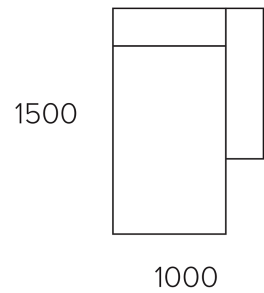

Australian Design & Co.

Baxter
Chair
BXT1

Baxter
1A LHF
BXT1AL

Baxter
1A RHF
BXT1AR

Baxter
Armchair
BXT1A

Baxter
Corner LHF
BXTCL

Baxter
Corner RHF
BXTCR

Baxter
Chaise 1A LHF
BXTCLAL

Baxter
Chaise 1A RHF
BXTCLAR

Baxter Chair
Chaise LHF
BXT1SL

Baxter Chair
Chaise RHF
BXT1SR

Baxter Corner
Chaise LHF
BXTCSL

Baxter Corner
Chaise RHF
BXTCSR

Baxter Ottoman
Small
BXT075

Baxter Ottoman
Large
BXT010

Standard Baxter
Backrest and Seat Heights