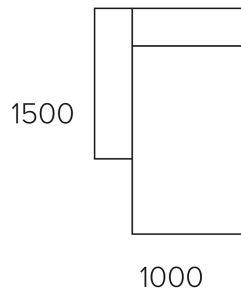

Australian Design & Co.

Baxter
Chair
BXT1

Baxter
1A LHF
BXT1AL

Baxter
1A RHF
BXT1AR

Baxter
Armchair
BXT1A

Baxter
Corner LHF
BXTCL

Baxter
Corner RHF
BXTCR

Baxter
Chaise 1A LHF
BXTCLAL

Baxter
Chaise 1A RHF
BXTCLAR

Baxter Chair
Chaise LHF
BXT1SL

Baxter Chair
Chaise RHF
BXT1SR

Baxter Corner
Chaise LHF
BXTCSL

Baxter Corner
Chaise RHF
BXTCSR

Baxter Ottoman
Small
BXT075

Baxter Ottoman
Large
BXT010

Standard Baxter
Backrest and Seat Heights