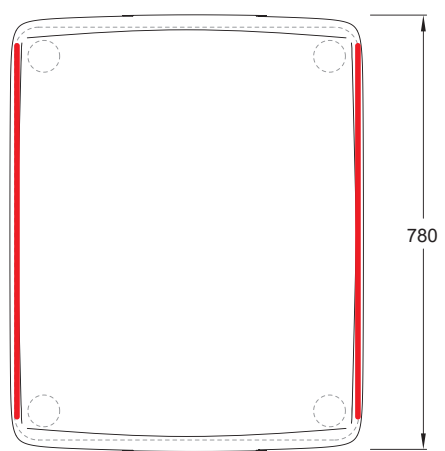

# PUFFALO SOFA OTTOMANS

PF-SO\_OT.65x78

# PUFFALO SOFA OTTOMANS

PF-SO\_OT\_COR.78x78

# PUFFALO SOFA OTTOMANS

PF-SO\_OT\_3WAY.78x78