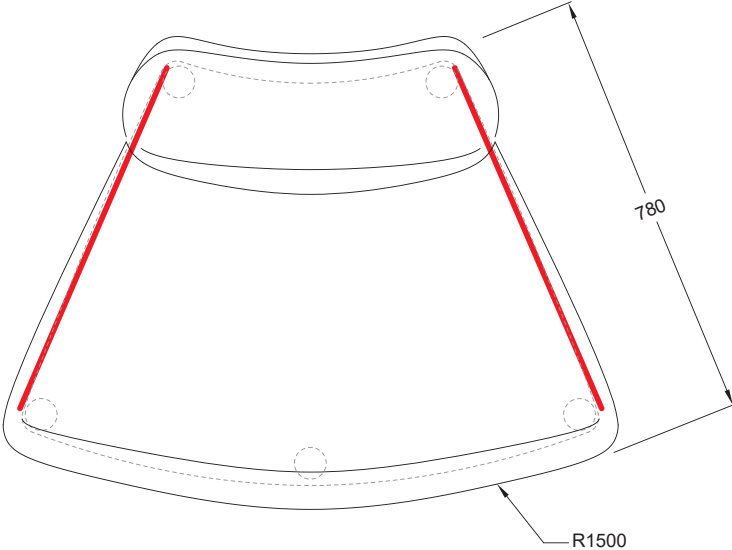

PUFFALO MODULAR SOFAS (MID)

PF-SO[MID].65X78

PUFFALO MODULAR SOFAS (MID)

PF-SO[MID]_COR_IN.78X78

PUFFALO MODULAR SOFAS (MID)

PF-SO[MID]_ARM(L).78X78

PUFFALO MODULAR SOFAS (MID)

PF-SO[MID]_ARM(R).78X78

PUFFALO MODULAR SOFAS (MID)

PF-SO[MID]_IN.R150

PUFFALO MODULAR SOFAS (MID)

PF-SO[MID]_OUT.R150

PUFFALO MODULAR SOFAS (MID)

PF-SO[MID]_ARMS.90X78