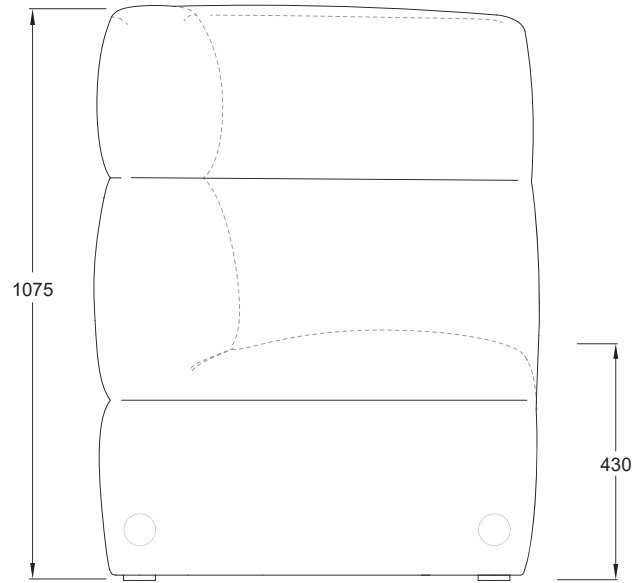

PUFFALO MODULAR SOFAS (MID)

PF-SO[MID].65X78

PUFFALO MODULAR SOFAS (MID)

PF-SO[MID]_COR_IN.78X78

PUFFALO MODULAR SOFAS (MID)

PF-SO[MID]_ARM(L).78X78

PUFFALO MODULAR SOFAS (MID)

PF-SO[MID]_ARM(R).78X78

PUFFALO MODULAR SOFAS (MID)

PF-SO[MID]_IN.R150

PUFFALO MODULAR SOFAS (MID)

PF-SO[MID]_OUT.R150

PUFFALO MODULAR SOFAS (MID)

PF-SO[MID]_ARMS.90X78