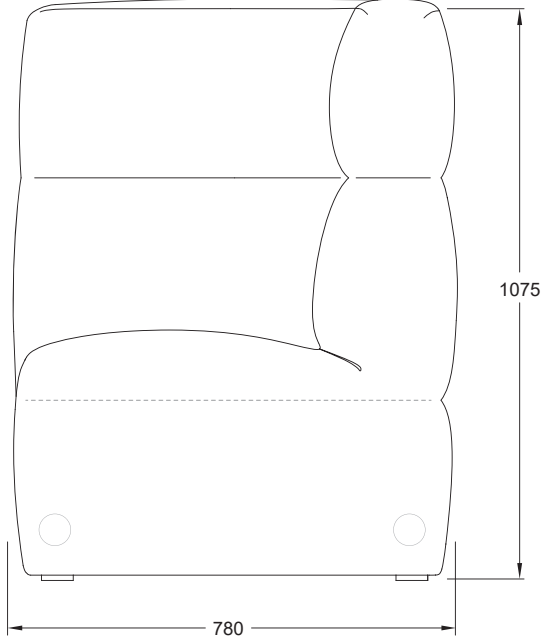

PUFFALO MODULAR SOFAS (MID)

PF-SO[MID].65X78

PUFFALO MODULAR SOFAS (MID)

PF-SO[MID]_COR_IN.78X78

PUFFALO MODULAR SOFAS (MID)

PF-SO[MID]_ARM(L).78X78

PUFFALO MODULAR SOFAS (MID)

PF-SO[MID]_ARM(R).78X78

PUFFALO MODULAR SOFAS (MID)

PF-SO[MID]_IN.R150

PUFFALO MODULAR SOFAS (MID)

PF-SO[MID]_OUT.R150

PUFFALO MODULAR SOFAS (MID)

PF-SO[MID]_ARMS.90X78