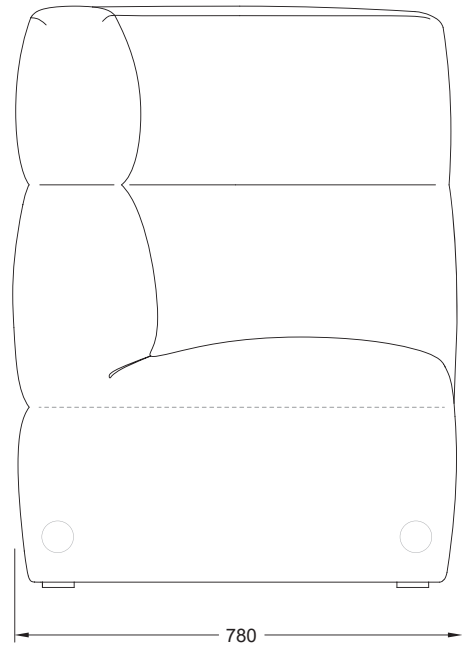

PUFFALO MODULAR SOFAS (MID)

PF-SO[MID].65X78

PUFFALO MODULAR SOFAS (MID)

PF-SO[MID]_COR_IN.78X78

PUFFALO MODULAR SOFAS (MID)

PF-SO[MID]_ARM(L).78X78

PUFFALO MODULAR SOFAS (MID)

PF-SO[MID]_ARM(R).78X78

PUFFALO MODULAR SOFAS (MID)

PF-SO[MID]_IN.R150

PUFFALO MODULAR SOFAS (MID)

PF-SO[MID]_OUT.R150

PUFFALO MODULAR SOFAS (MID)

PF-SO[MID]_ARMS.90X78