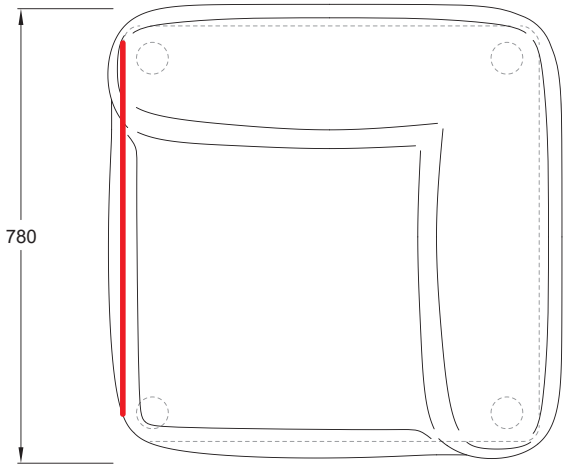

PUFFALO MODULAR SOFAS (MID)

PF-SO[MID].65X78

PUFFALO MODULAR SOFAS (MID)

PF-SO[MID]_COR_IN.78X78

PUFFALO MODULAR SOFAS (MID)

PF-SO[MID]_ARM(L).78X78

PUFFALO MODULAR SOFAS (MID)

PF-SO[MID]_ARM(R).78X78

PUFFALO MODULAR SOFAS (MID)

PF-SO[MID]_IN.R150

PUFFALO MODULAR SOFAS (MID)

PF-SO[MID]_OUT.R150

PUFFALO MODULAR SOFAS (MID)

PF-SO[MID]_ARMS.90X78