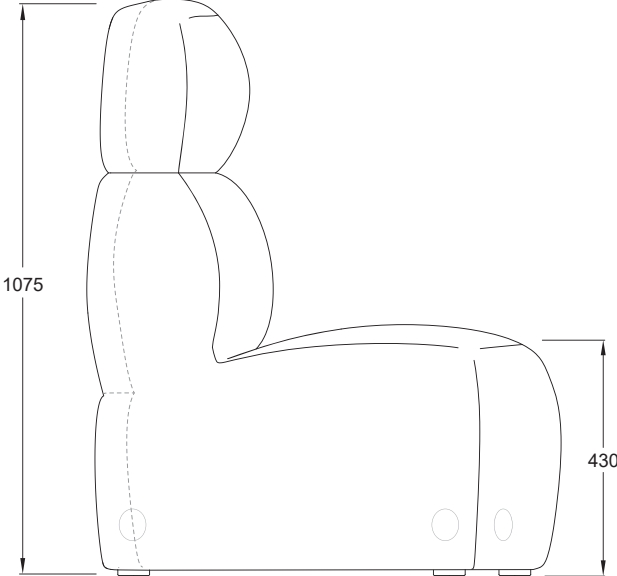

PUFFALO MODULAR SOFAS (MID)

PF-SO[MID].65X78

PUFFALO MODULAR SOFAS (MID)

PF-SO[MID]_COR_IN.78X78

PUFFALO MODULAR SOFAS (MID)

PF-SO[MID]_ARM(L).78X78

PUFFALO MODULAR SOFAS (MID)

PF-SO[MID]_ARM(R).78X78

PUFFALO MODULAR SOFAS (MID)

PF-SO[MID]_IN.R150

PUFFALO MODULAR SOFAS (MID)

PF-SO[MID]_OUT.R150

PUFFALO MODULAR SOFAS (MID)

PF-SO[MID]_ARMS.90X78