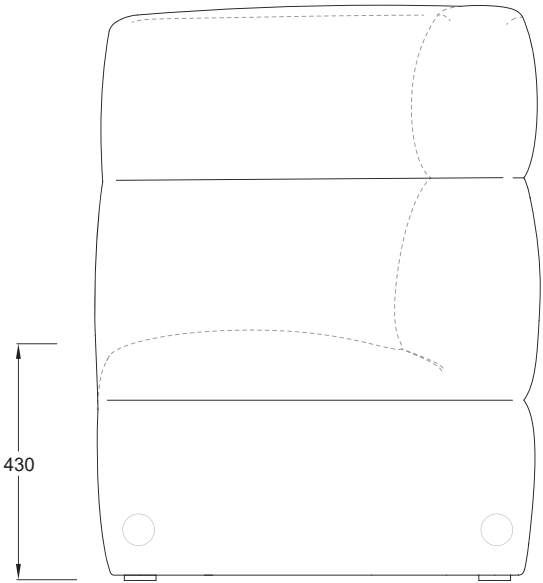

PUFFALO MODULAR SOFAS (MID)

PF-SO[MID].65X78

PUFFALO MODULAR SOFAS (MID)

PF-SO[MID]_COR_IN.78X78

PUFFALO MODULAR SOFAS (MID)

PF-SO[MID]_ARM(L).78X78

PUFFALO MODULAR SOFAS (MID)

PF-SO[MID]_ARM(R).78X78

PUFFALO MODULAR SOFAS (MID)

PF-SO[MID]_IN.R150

PUFFALO MODULAR SOFAS (MID)

PF-SO[MID]_OUT.R150

PUFFALO MODULAR SOFAS (MID)

PF-SO[MID]_ARMS.90X78