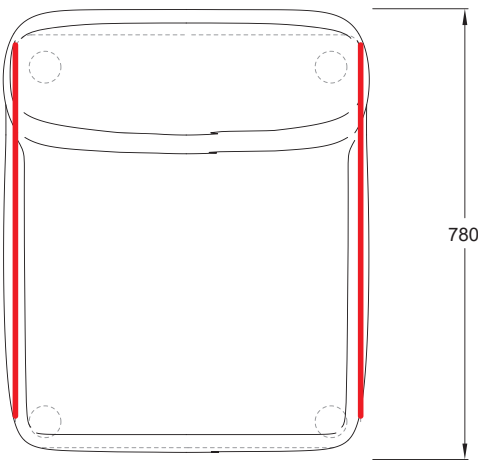

PUFFALO MODULAR SOFAS (MID)

PF-SO[MID].65X78

PUFFALO MODULAR SOFAS (MID)

PF-SO[MID]_COR_IN.78X78

PUFFALO MODULAR SOFAS (MID)

PF-SO[MID]_ARM(L).78X78

PUFFALO MODULAR SOFAS (MID)

PF-SO[MID]_ARM(R).78X78

PUFFALO MODULAR SOFAS (MID)

PF-SO[MID]_IN.R150

PUFFALO MODULAR SOFAS (MID)

PF-SO[MID]_OUT.R150

PUFFALO MODULAR SOFAS (MID)

PF-SO[MID]_ARMS.90X78