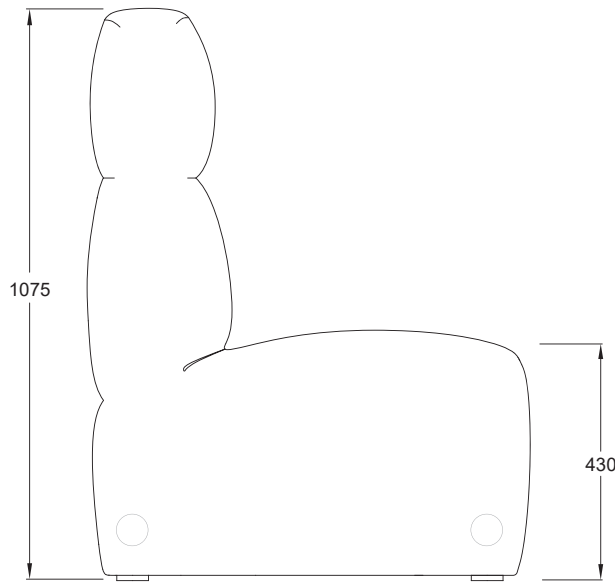

PUFFALO MODULAR SOFAS (MID)

PF-SO[MID].65X78

PUFFALO MODULAR SOFAS (MID)

PF-SO[MID]_COR_IN.78X78

PUFFALO MODULAR SOFAS (MID)

PF-SO[MID]_ARM(L).78X78

PUFFALO MODULAR SOFAS (MID)

PF-SO[MID]_ARM(R).78X78