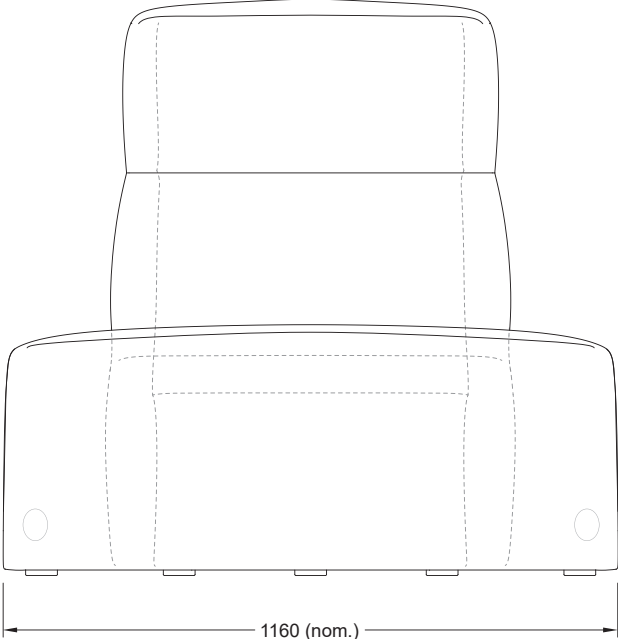

PUFFALO MODULAR SOFAS (MID)

PF-SO[MID].65X78

PUFFALO MODULAR SOFAS (MID)

PF-SO[MID]_COR_IN.78X78

PUFFALO MODULAR SOFAS (MID)

PF-SO[MID]_ARM(L).78X78

PUFFALO MODULAR SOFAS (MID)

PF-SO[MID]_ARM(R).78X78

PUFFALO MODULAR SOFAS (MID)

PF-SO[MID]_IN.R150

PUFFALO MODULAR SOFAS (MID)

PF-SO[MID]_OUT.R150

PUFFALO MODULAR SOFAS (MID)

PF-SO[MID]_ARMS.90X78