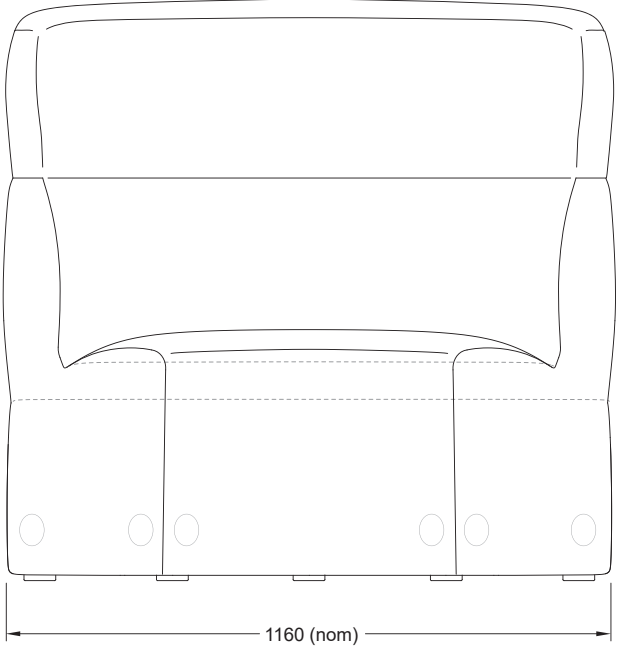

PUFFALO MODULAR SOFAS (MID)

PF-SO[MID].65X78

PUFFALO MODULAR SOFAS (MID)

PF-SO[MID]_COR_IN.78X78

PUFFALO MODULAR SOFAS (MID)

PF-SO[MID]_ARM(L).78X78

PUFFALO MODULAR SOFAS (MID)

PF-SO[MID]_ARM(R).78X78

PUFFALO MODULAR SOFAS (MID)

PF-SO[MID]_IN.R150

PUFFALO MODULAR SOFAS (MID)

PF-SO[MID]_OUT.R150

PUFFALO MODULAR SOFAS (MID)

PF-SO[MID]_ARMS.90X78