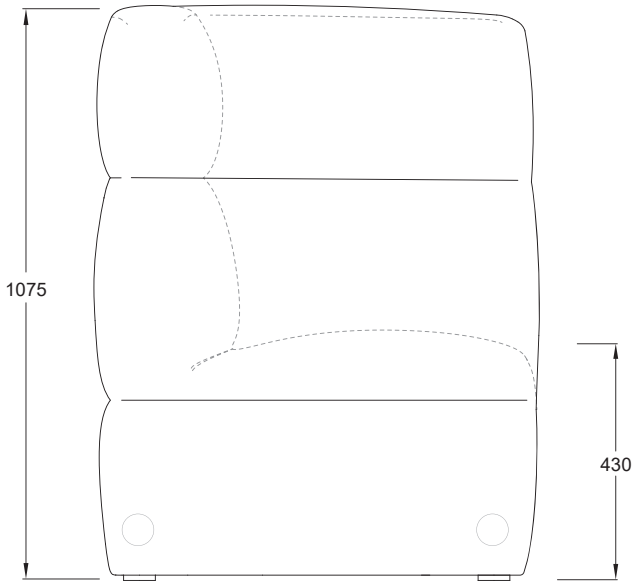

PUFFALO MODULAR SOFAS (MID)

PF-SO[MID].65X78

PUFFALO MODULAR SOFAS (MID)

PF-SO[MID]_COR_IN.78X78

PUFFALO MODULAR SOFAS (MID)

PF-SO[MID]_ARM(L).78X78

PUFFALO MODULAR SOFAS (MID)

PF-SO[MID]_ARM(R).78X78

PUFFALO MODULAR SOFAS (MID)

PF-SO[MID]_IN.R150

PUFFALO MODULAR SOFAS (MID)

PF-SO[MID]_OUT.R150

PUFFALO MODULAR SOFAS (MID)

PF-SO[MID]_ARMS.90X78