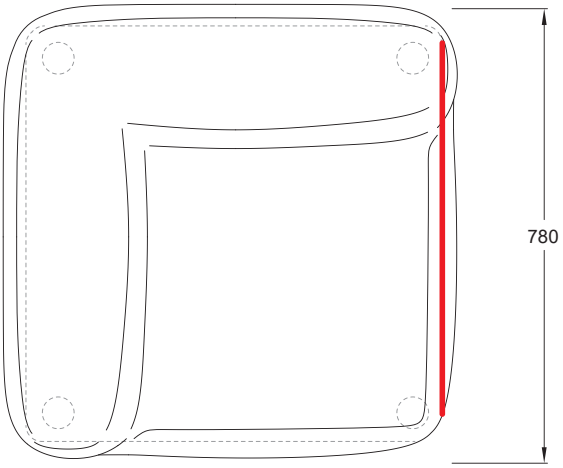

PUFFALO MODULAR SOFAS (MID)

PF-SO[MID].65X78

PUFFALO MODULAR SOFAS (MID)

PF-SO[MID]_COR_IN.78X78

PUFFALO MODULAR SOFAS (MID)

PF-SO[MID]_ARM(L).78X78

PUFFALO MODULAR SOFAS (MID)

PF-SO[MID]_ARM(R).78X78

PUFFALO MODULAR SOFAS (MID)

PF-SO[MID]_IN.R150

PUFFALO MODULAR SOFAS (MID)

PF-SO[MID]_OUT.R150

PUFFALO MODULAR SOFAS (MID)

PF-SO[MID]_ARMS.90X78