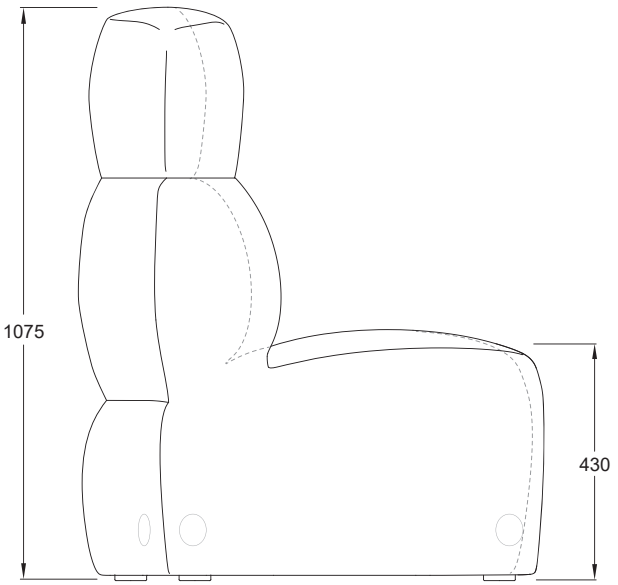

PUFFALO MODULAR SOFAS (MID)

PF-SO[MID].65X78

PUFFALO MODULAR SOFAS (MID)

PF-SO[MID]_COR_IN.78X78

PUFFALO MODULAR SOFAS (MID)

PF-SO[MID]_ARM(L).78X78

PUFFALO MODULAR SOFAS (MID)

PF-SO[MID]_ARM(R).78X78

PUFFALO MODULAR SOFAS (MID)

PF-SO[MID]_IN.R150

PUFFALO MODULAR SOFAS (MID)

PF-SO[MID]_OUT.R150

PUFFALO MODULAR SOFAS (MID)

PF-SO[MID]_ARMS.90X78