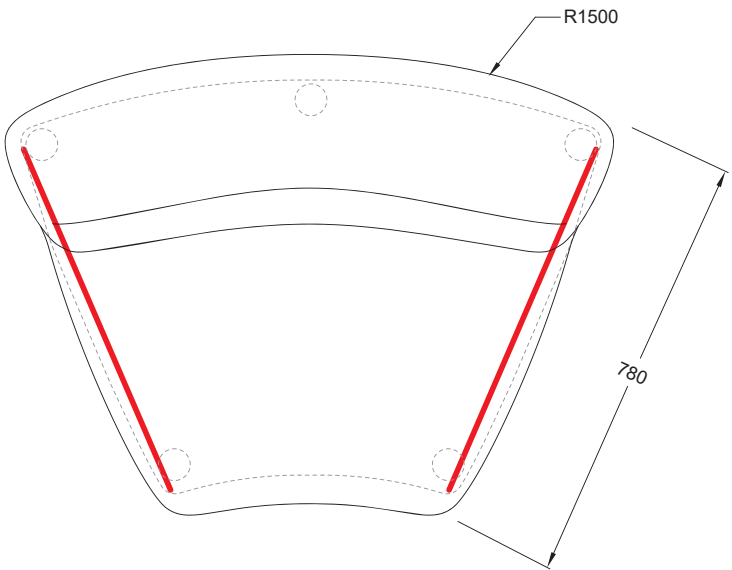

PUFFALO MODULAR SOFAS (MID)

PF-SO[MID].65X78

PUFFALO MODULAR SOFAS (MID)

PF-SO[MID]_COR_IN.78X78

PUFFALO MODULAR SOFAS (MID)

PF-SO[MID]_ARM(L).78X78

PUFFALO MODULAR SOFAS (MID)

PF-SO[MID]_ARM(R).78X78

PUFFALO MODULAR SOFAS (MID)

PF-SO[MID]_IN.R150

PUFFALO MODULAR SOFAS (MID)

PF-SO[MID]_OUT.R150

PUFFALO MODULAR SOFAS (MID)

PF-SO[MID]_ARMS.90X78