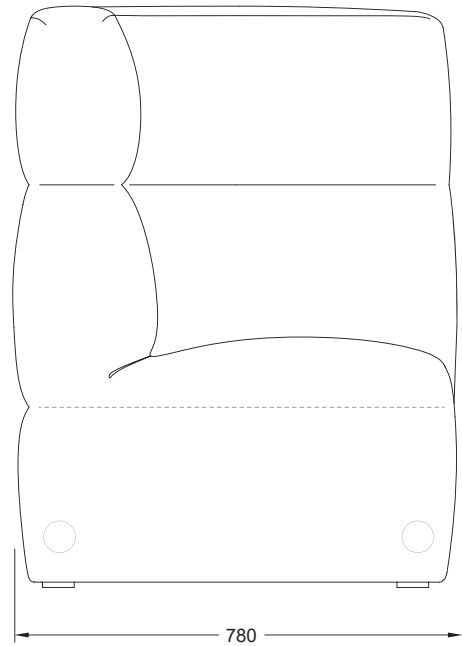

PUFFALO MODULAR SOFAS (MID)

PF-SO[MID].65X78

PUFFALO MODULAR SOFAS (MID)

PF-SO[MID]_COR_IN.78X78

PUFFALO MODULAR SOFAS (MID)

PF-SO[MID]_ARM(L).78X78

PUFFALO MODULAR SOFAS (MID)

PF-SO[MID]_ARM(R).78X78

PUFFALO MODULAR SOFAS (MID)

PF-SO[MID]_IN.R150

PUFFALO MODULAR SOFAS (MID)

PF-SO[MID]_OUT.R150

PUFFALO MODULAR SOFAS (MID)

PF-SO[MID]_ARMS.90X78