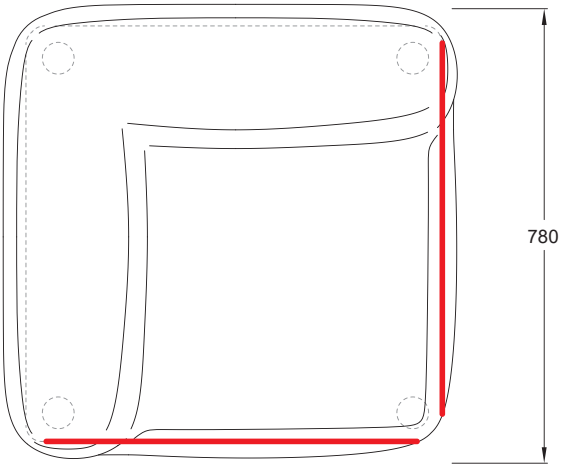

PUFFALO MODULAR SOFAS (MID)

PF-SO[MID].65X78

PUFFALO MODULAR SOFAS (MID)

PF-SO[MID]_COR_IN.78X78

PUFFALO MODULAR SOFAS (MID)

PF-SO[MID]_ARM(L).78X78

PUFFALO MODULAR SOFAS (MID)

PF-SO[MID]_ARM(R).78X78

PUFFALO MODULAR SOFAS (MID)

PF-SO[MID]_IN.R150

PUFFALO MODULAR SOFAS (MID)

PF-SO[MID]_OUT.R150

PUFFALO MODULAR SOFAS (MID)

PF-SO[MID]_ARMS.90X78