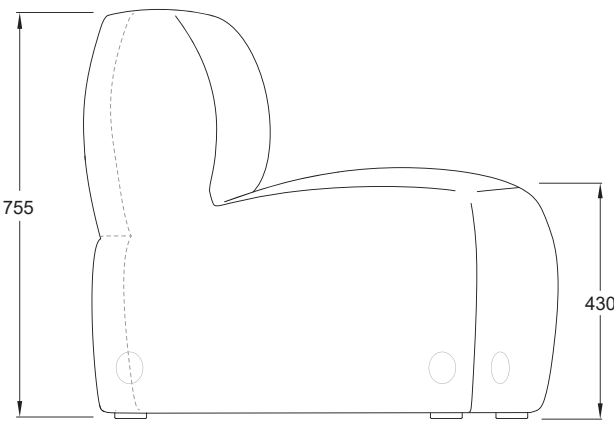

PUFFALO MODULAR SOFAS (LOW)

PF-SO[LOW]_OUT.R150