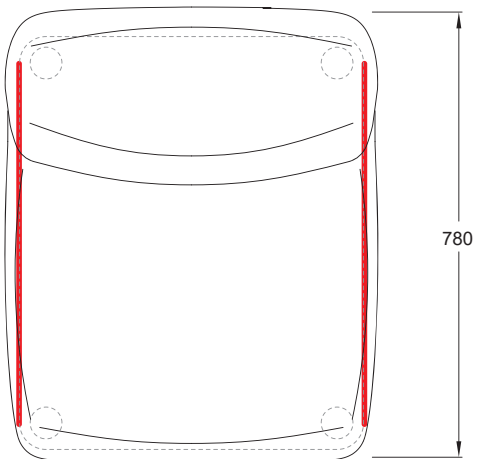

PUFFALO MODULAR SOFAS (LOW)

PF-SO[LOW].65X78

PUFFALO MODULAR SOFAS (LOW)

PF-SO[LOW]_COR_IN.78X78

PUFFALO MODULAR SOFAS (LOW)

PF-SO[LOW]_ARM(L).78X78

PUFFALO MODULAR SOFAS (LOW)

PF-SO[LOW]_ARM(R).78X78

PUFFALO MODULAR SOFAS (LOW)

PF-SO[LOW]_IN.R150

PUFFALO MODULAR SOFAS (LOW)

PF-SO[LOW]_OUT.R150

PUFFALO MODULAR SOFAS (LOW)

PF-SO[LOW]_ARMS.90X78