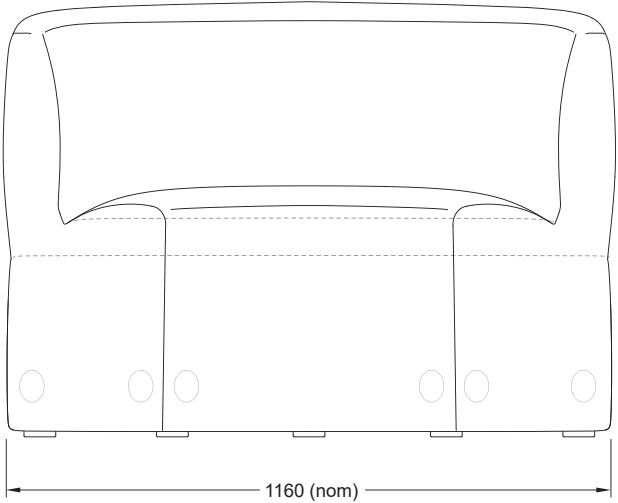

PUFFALO MODULAR SOFAS (LOW)

PF-SO[LOW].65X78

PUFFALO MODULAR SOFAS (LOW)

PF-SO[LOW]_COR_IN.78X78

PUFFALO MODULAR SOFAS (LOW)

PF-SO[LOW]_ARM(L).78X78

PUFFALO MODULAR SOFAS (LOW)

PF-SO[LOW]_ARM(R).78X78

PUFFALO MODULAR SOFAS (LOW)

PF-SO[LOW]_IN.R150

PUFFALO MODULAR SOFAS (LOW)

PF-SO[LOW]_OUT.R150

PUFFALO MODULAR SOFAS (LOW)

PF-SO[LOW]_ARMS.90X78