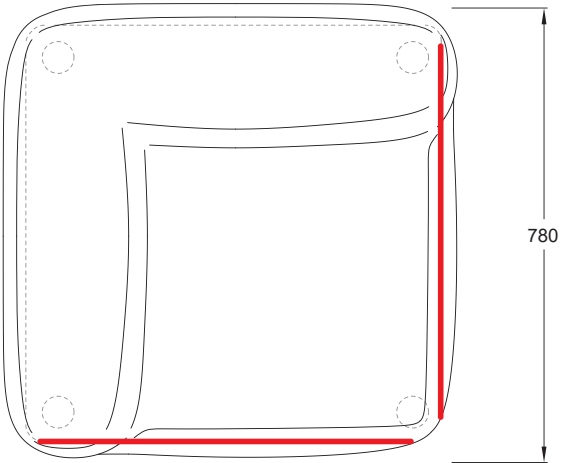

PUFFALO MODULAR SOFAS (LOW)

PF-SO[LOW].65X78

PUFFALO MODULAR SOFAS (LOW)

PF-SO[LOW]_COR_IN.78X78

PUFFALO MODULAR SOFAS (LOW)

PF-SO[LOW]_ARM(L).78X78

PUFFALO MODULAR SOFAS (LOW)

PF-SO[LOW]_ARM(R).78X78

PUFFALO MODULAR SOFAS (LOW)

PF-SO[LOW]_IN.R150

PUFFALO MODULAR SOFAS (LOW)

PF-SO[LOW]_OUT.R150

PUFFALO MODULAR SOFAS (LOW)

PF-SO[LOW]_ARMS.90X78