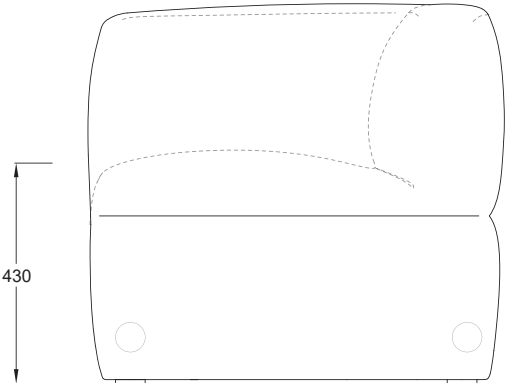

PUFFALO MODULAR SOFAS (LOW)

PF-SO[LOW].65X78

PUFFALO MODULAR SOFAS (LOW)

PF-SO[LOW]_COR_IN.78X78

PUFFALO MODULAR SOFAS (LOW)

PF-SO[LOW]_ARM(L).78X78

PUFFALO MODULAR SOFAS (LOW)

PF-SO[LOW]_ARM(R).78X78

PUFFALO MODULAR SOFAS (LOW)

PF-SO[LOW]_IN.R150

PUFFALO MODULAR SOFAS (LOW)

PF-SO[LOW]_OUT.R150

PUFFALO MODULAR SOFAS (LOW)

PF-SO[LOW]_ARMS.90X78