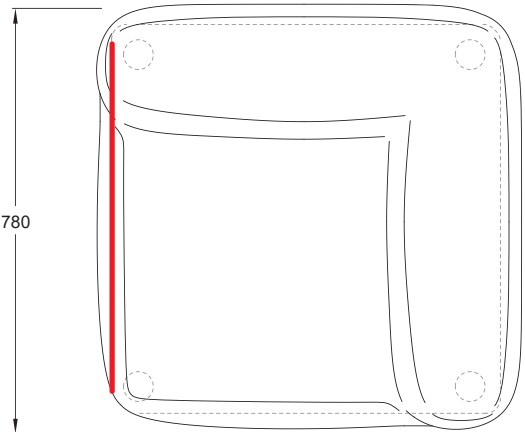

PUFFALO MODULAR SOFAS (LOW)

PF-SO[LOW].65X78

PUFFALO MODULAR SOFAS (LOW)

PF-SO[LOW]_COR_IN.78X78

PUFFALO MODULAR SOFAS (LOW)

PF-SO[LOW]_ARM(L).78X78

PUFFALO MODULAR SOFAS (LOW)

PF-SO[LOW]_ARM(R).78X78

PUFFALO MODULAR SOFAS (LOW)

PF-SO[LOW]_IN.R150

PUFFALO MODULAR SOFAS (LOW)

PF-SO[LOW]_OUT.R150

PUFFALO MODULAR SOFAS (LOW)

PF-SO[LOW]_ARMS.90X78