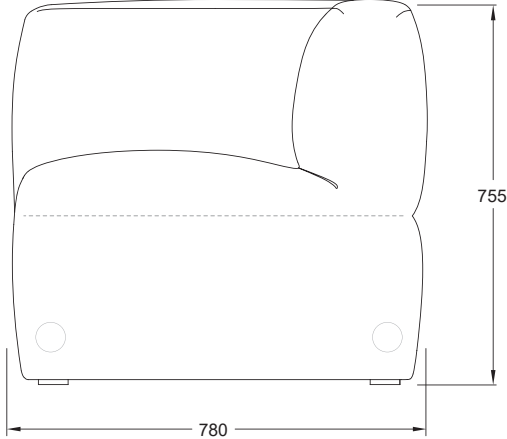

PUFFALO MODULAR SOFAS (LOW)

PF-SO[LOW].65X78

PUFFALO MODULAR SOFAS (LOW)

PF-SO[LOW]_COR_IN.78X78

PUFFALO MODULAR SOFAS (LOW)

PF-SO[LOW]_ARM(L).78X78

PUFFALO MODULAR SOFAS (LOW)

PF-SO[LOW]_ARM(R).78X78

PUFFALO MODULAR SOFAS (LOW)

PF-SO[LOW]_IN.R150

PUFFALO MODULAR SOFAS (LOW)

PF-SO[LOW]_OUT.R150

PUFFALO MODULAR SOFAS (LOW)

PF-SO[LOW]_ARMS.90X78