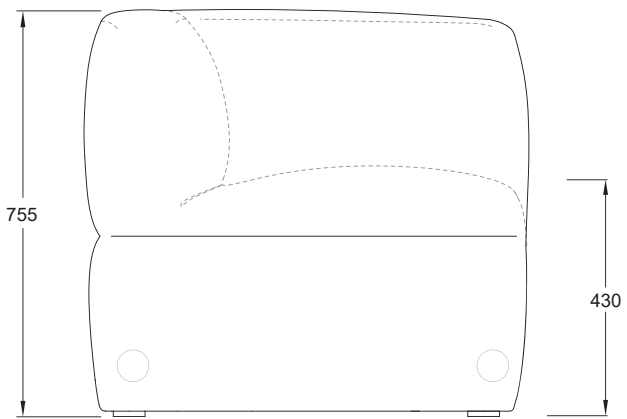

PUFFALO MODULAR SOFAS (LOW)

PF-SO[LOW].65X78

PUFFALO MODULAR SOFAS (LOW)

PF-SO[LOW]_COR_IN.78X78

PUFFALO MODULAR SOFAS (LOW)

PF-SO[LOW]_ARM(L).78X78

PUFFALO MODULAR SOFAS (LOW)

PF-SO[LOW]_ARM(R).78X78

PUFFALO MODULAR SOFAS (LOW)

PF-SO[LOW]_IN.R150

PUFFALO MODULAR SOFAS (LOW)

PF-SO[LOW]_OUT.R150

PUFFALO MODULAR SOFAS (LOW)

PF-SO[LOW]_ARMS.90X78