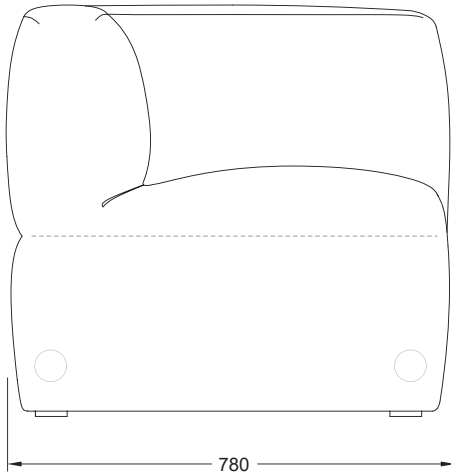

PUFFALO MODULAR SOFAS (LOW)

PF-SO[LOW].65X78

PUFFALO MODULAR SOFAS (LOW)

PF-SO[LOW]_COR_IN.78X78

PUFFALO MODULAR SOFAS (LOW)

PF-SO[LOW]_ARM(L).78X78

PUFFALO MODULAR SOFAS (LOW)

PF-SO[LOW]_ARM(R).78X78

PUFFALO MODULAR SOFAS (LOW)

PF-SO[LOW]_IN.R150

PUFFALO MODULAR SOFAS (LOW)

PF-SO[LOW]_OUT.R150

PUFFALO MODULAR SOFAS (LOW)

PF-SO[LOW]_ARMS.90X78