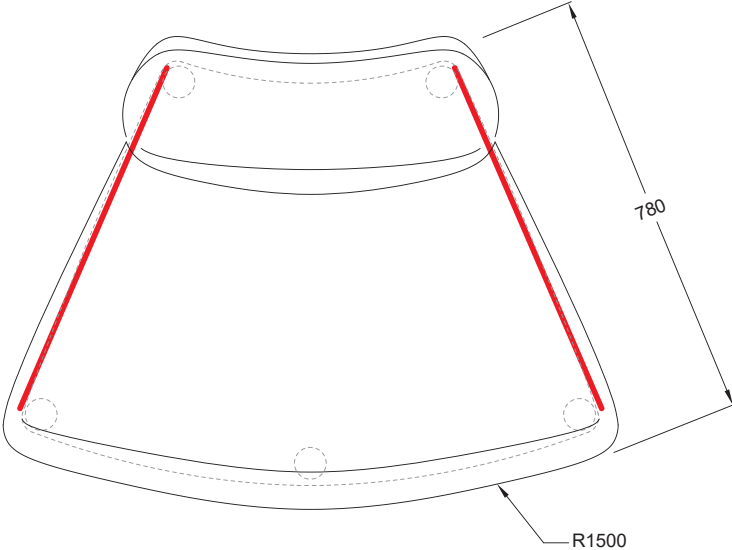

PUFFALO MODULAR SOFAS (LOW)

PF-SO[LOW].65X78

PUFFALO MODULAR SOFAS (LOW)

PF-SO[LOW]_COR_IN.78X78

PUFFALO MODULAR SOFAS (LOW)

PF-SO[LOW]_ARM(L).78X78

PUFFALO MODULAR SOFAS (LOW)

PF-SO[LOW]_ARM(R).78X78

PUFFALO MODULAR SOFAS (LOW)

PF-SO[LOW]_IN.R150

PUFFALO MODULAR SOFAS (LOW)

PF-SO[LOW]_OUT.R150

PUFFALO MODULAR SOFAS (LOW)

PF-SO[LOW]_ARMS.90X78