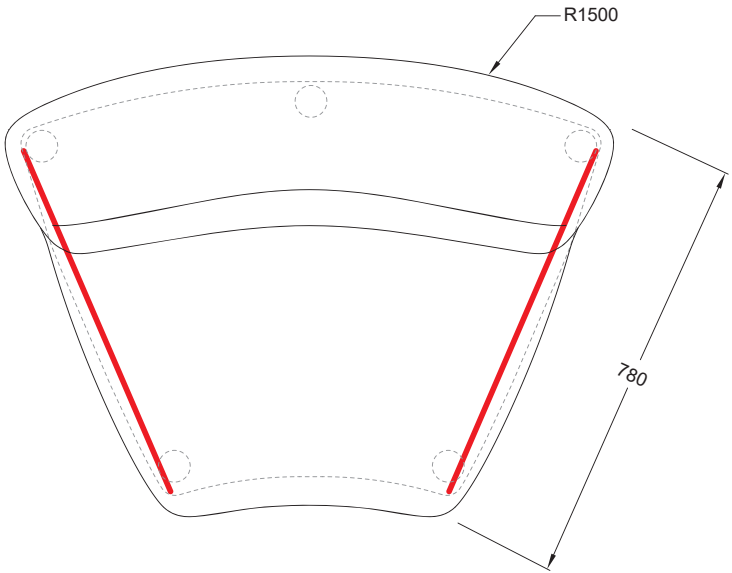

PUFFALO MODULAR SOFAS (LOW)

PF-SO[LOW].65X78

PUFFALO MODULAR SOFAS (LOW)

PF-SO[LOW]_COR_IN.78X78

PUFFALO MODULAR SOFAS (LOW)

PF-SO[LOW]_ARM(L).78X78

PUFFALO MODULAR SOFAS (LOW)

PF-SO[LOW]_ARM(R).78X78

PUFFALO MODULAR SOFAS (LOW)

PF-SO[LOW]_IN.R150

PUFFALO MODULAR SOFAS (LOW)

PF-SO[LOW]_OUT.R150

PUFFALO MODULAR SOFAS (LOW)

PF-SO[LOW]_ARMS.90X78