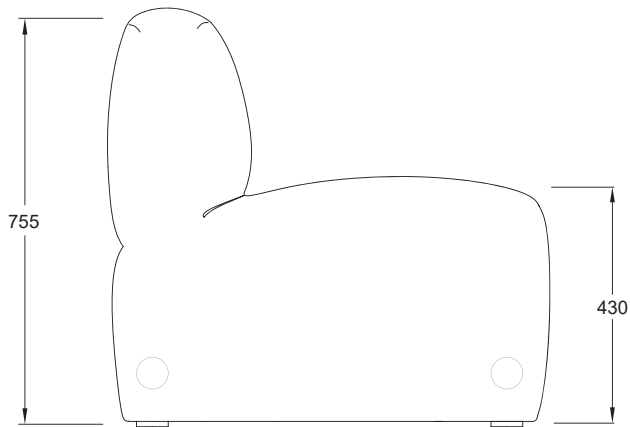

PUFFALO MODULAR SOFAS (LOW)

PF-SO[LOW].65X78

PUFFALO MODULAR SOFAS (LOW)

PF-SO[LOW]_COR_IN.78X78

PUFFALO MODULAR SOFAS (LOW)

PF-SO[LOW]_ARM(L).78X78

PUFFALO MODULAR SOFAS (LOW)

PF-SO[LOW]_ARM(R).78X78

PUFFALO MODULAR SOFAS (LOW)

PF-SO[LOW]_IN.R150

PUFFALO MODULAR SOFAS (LOW)

PF-SO[LOW]_OUT.R150

PUFFALO MODULAR SOFAS (LOW)

PF-SO[LOW]_ARMS.90X78