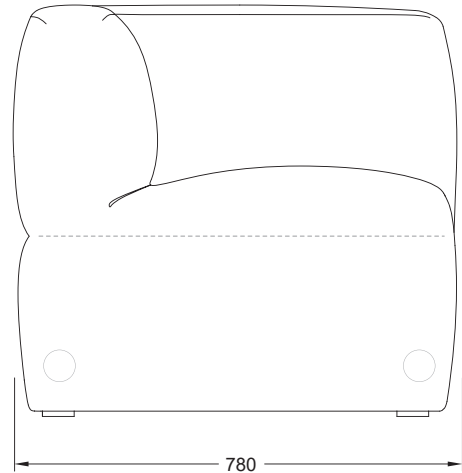

PUFFALO MODULAR SOFAS (LOW)

PF-SO[LOW].65X78

PUFFALO MODULAR SOFAS (LOW)

PF-SO[LOW]_COR_IN.78X78

PUFFALO MODULAR SOFAS (LOW)

PF-SO[LOW]_ARM(L).78X78

PUFFALO MODULAR SOFAS (LOW)

PF-SO[LOW]_ARM(R).78X78

PUFFALO MODULAR SOFAS (LOW)

PF-SO[LOW]_IN.R150

PUFFALO MODULAR SOFAS (LOW)

PF-SO[LOW]_OUT.R150

PUFFALO MODULAR SOFAS (LOW)

PF-SO[LOW]_ARMS.90X78