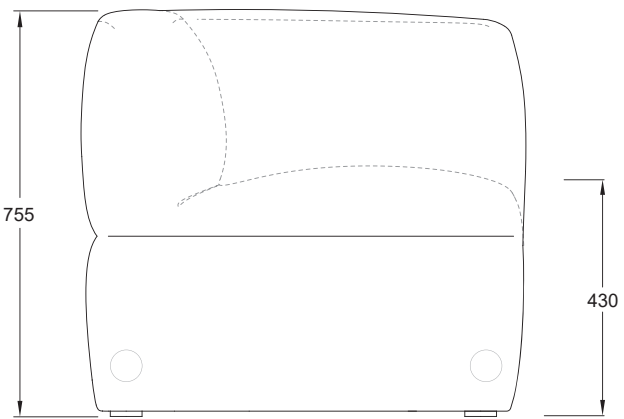

PUFFALO MODULAR SOFAS (LOW)

PF-SO[LOW].65X78

PUFFALO MODULAR SOFAS (LOW)

PF-SO[LOW]_COR_IN.78X78

PUFFALO MODULAR SOFAS (LOW)

PF-SO[LOW]_ARM(L).78X78

PUFFALO MODULAR SOFAS (LOW)

PF-SO[LOW]_ARM(R).78X78

PUFFALO MODULAR SOFAS (LOW)

PF-SO[LOW]_IN.R150

PUFFALO MODULAR SOFAS (LOW)

PF-SO[LOW]_OUT.R150

PUFFALO MODULAR SOFAS (LOW)

PF-SO[LOW]_ARMS.90X78