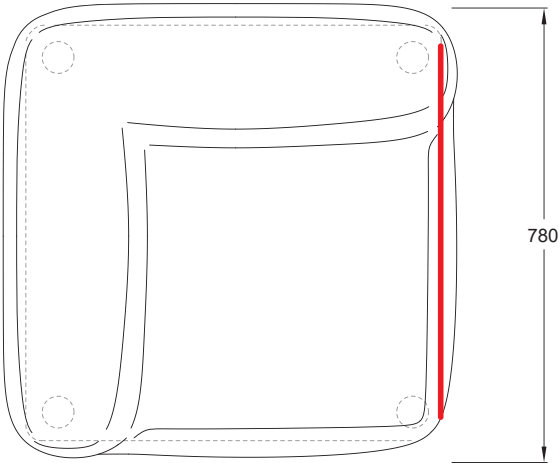

PUFFALO MODULAR SOFAS (LOW)

PF-SO[LOW].65X78

PUFFALO MODULAR SOFAS (LOW)

PF-SO[LOW]_COR_IN.78X78

PUFFALO MODULAR SOFAS (LOW)

PF-SO[LOW]_ARM(L).78X78

PUFFALO MODULAR SOFAS (LOW)

PF-SO[LOW]_ARM(R).78X78

PUFFALO MODULAR SOFAS (LOW)

PF-SO[LOW]_IN.R150

PUFFALO MODULAR SOFAS (LOW)

PF-SO[LOW]_OUT.R150

PUFFALO MODULAR SOFAS (LOW)

PF-SO[LOW]_ARMS.90X78