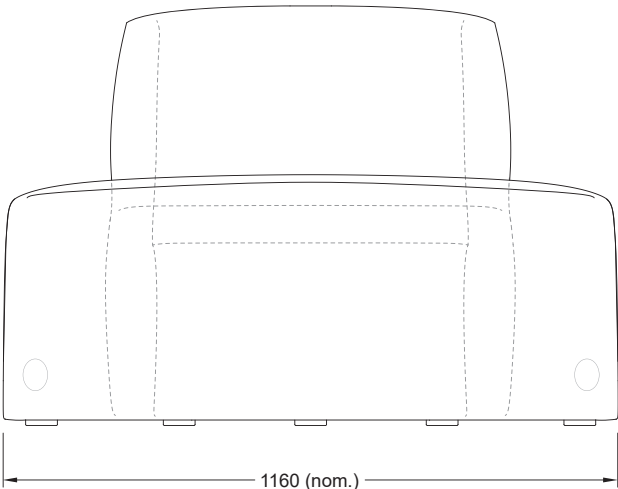

PUFFALO MODULAR SOFAS (LOW)

PF-SO[LOW].65X78

PUFFALO MODULAR SOFAS (LOW)

PF-SO[LOW]_COR_IN.78X78

PUFFALO MODULAR SOFAS (LOW)

PF-SO[LOW]_ARM(L).78X78

PUFFALO MODULAR SOFAS (LOW)

PF-SO[LOW]_ARM(R).78X78

PUFFALO MODULAR SOFAS (LOW)

PF-SO[LOW]_IN.R150

PUFFALO MODULAR SOFAS (LOW)

PF-SO[LOW]_OUT.R150

PUFFALO MODULAR SOFAS (LOW)

PF-SO[LOW]_ARMS.90X78