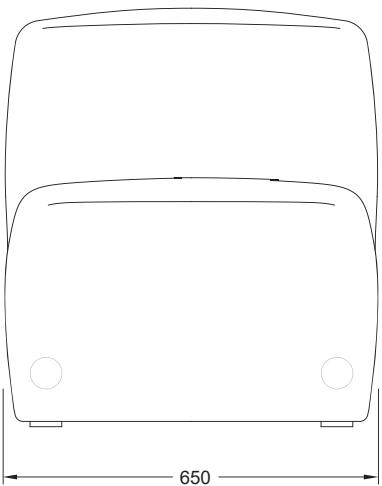

PUFFALO MODULAR SOFAS (LOW)

PF-SO[LOW].65X78

PUFFALO MODULAR SOFAS (LOW)

PF-SO[LOW]_COR_IN.78X78

PUFFALO MODULAR SOFAS (LOW)

PF-SO[LOW]_ARM(L).78X78

PUFFALO MODULAR SOFAS (LOW)

PF-SO[LOW]_ARM(R).78X78

PUFFALO MODULAR SOFAS (LOW)

PF-SO[LOW]_IN.R150

PUFFALO MODULAR SOFAS (LOW)

PF-SO[LOW]_OUT.R150

PUFFALO MODULAR SOFAS (LOW)

PF-SO[LOW]_ARMS.90X78