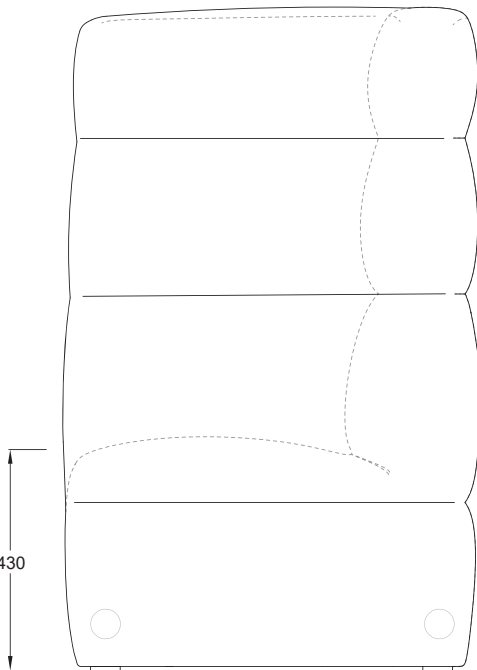

PUFFALO MODULAR SOFAS (HIGH)

PF-SO[HI].65X78

PUFFALO MODULAR SOFAS (HIGH)

PF-SO[HI]_COR_IN.78X78

PUFFALO MODULAR SOFAS (HIGH)

PF-SO[HI]_ARM(L).78X78

PUFFALO MODULAR SOFAS (HIGH)

PF-SO[HI]_ARM(R).78X78

PUFFALO MODULAR SOFAS (HIGH)

PF-SO[HI]_IN.R150

PUFFALO MODULAR SOFAS (HIGH)

PF-SO[HI]_OUT.R150

PUFFALO MODULAR SOFAS (HIGH)

PF-SO[HI]_ARMS.90X78