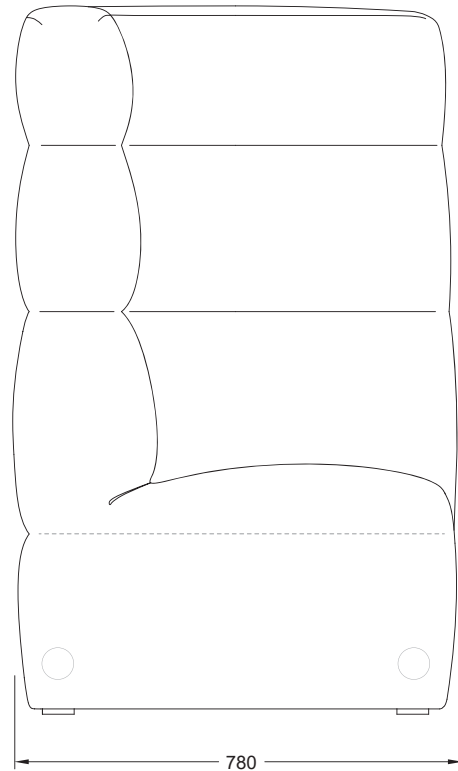

PUFFALO MODULAR SOFAS (HIGH)

PF-SO[HI].65X78

PUFFALO MODULAR SOFAS (HIGH)

PF-SO[HI]_COR_IN.78X78

PUFFALO MODULAR SOFAS (HIGH)

PF-SO[HI]_ARM(L).78X78

PUFFALO MODULAR SOFAS (HIGH)

PF-SO[HI]_ARM(R).78X78

PUFFALO MODULAR SOFAS (HIGH)

PF-SO[HI]_IN.R150

PUFFALO MODULAR SOFAS (HIGH)

PF-SO[HI]_OUT.R150

PUFFALO MODULAR SOFAS (HIGH)

PF-SO[HI]_ARMS.90X78