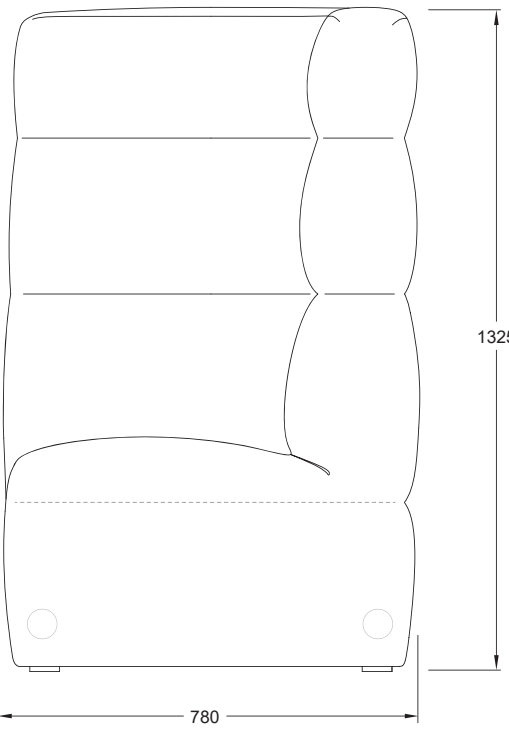

PUFFALO MODULAR SOFAS (HIGH)

PF-SO[HI].65X78

PUFFALO MODULAR SOFAS (HIGH)

PF-SO[HI]_COR_IN.78X78

PUFFALO MODULAR SOFAS (HIGH)

PF-SO[HI]_ARM(L).78X78

PUFFALO MODULAR SOFAS (HIGH)

PF-SO[HI]_ARM(R).78X78

PUFFALO MODULAR SOFAS (HIGH)

PF-SO[HI]_IN.R150

PUFFALO MODULAR SOFAS (HIGH)

PF-SO[HI]_OUT.R150

PUFFALO MODULAR SOFAS (HIGH)

PF-SO[HI]_ARMS.90X78