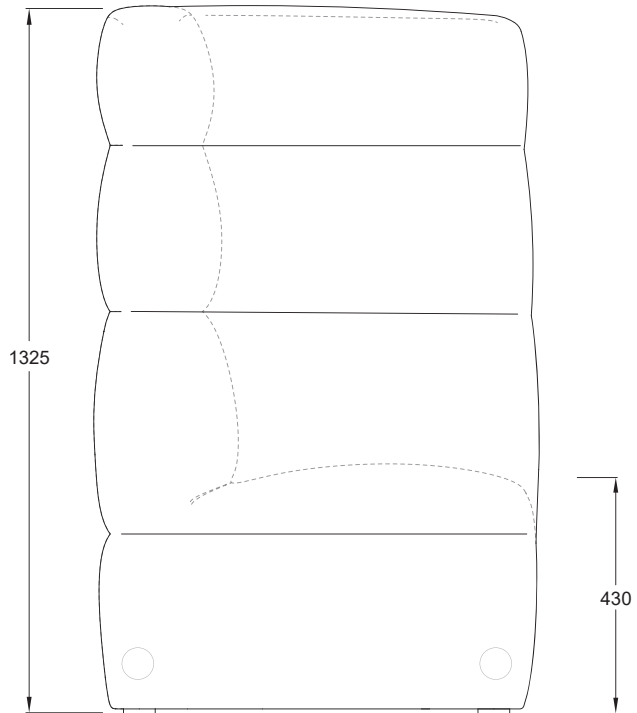

PUFFALO MODULAR SOFAS (HIGH)

PF-SO[HI].65X78

PUFFALO MODULAR SOFAS (HIGH)

PF-SO[HI]_COR_IN.78X78

PUFFALO MODULAR SOFAS (HIGH)

PF-SO[HI]_ARM(L).78X78

PUFFALO MODULAR SOFAS (HIGH)

PF-SO[HI]_ARM(R).78X78

PUFFALO MODULAR SOFAS (HIGH)

PF-SO[HI]_IN.R150

PUFFALO MODULAR SOFAS (HIGH)

PF-SO[HI]_OUT.R150

PUFFALO MODULAR SOFAS (HIGH)

PF-SO[HI]_ARMS.90X78