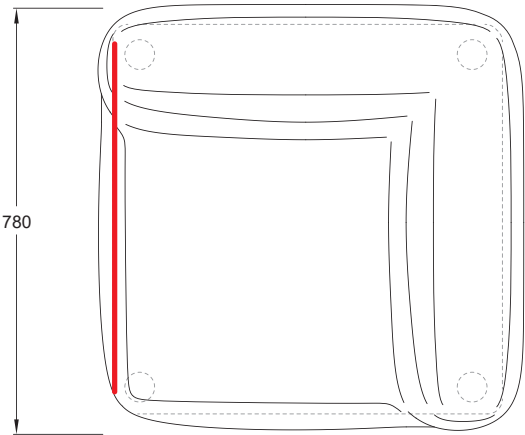

PUFFALO MODULAR SOFAS (HIGH)

PF-SO[HI].65X78

PUFFALO MODULAR SOFAS (HIGH)

PF-SO[HI]_COR_IN.78X78

PUFFALO MODULAR SOFAS (HIGH)

PF-SO[HI]_ARM(L).78X78

PUFFALO MODULAR SOFAS (HIGH)

PF-SO[HI]_ARM(R).78X78

PUFFALO MODULAR SOFAS (HIGH)

PF-SO[HI]_IN.R150

PUFFALO MODULAR SOFAS (HIGH)

PF-SO[HI]_OUT.R150

PUFFALO MODULAR SOFAS (HIGH)

PF-SO[HI]_ARMS.90X78