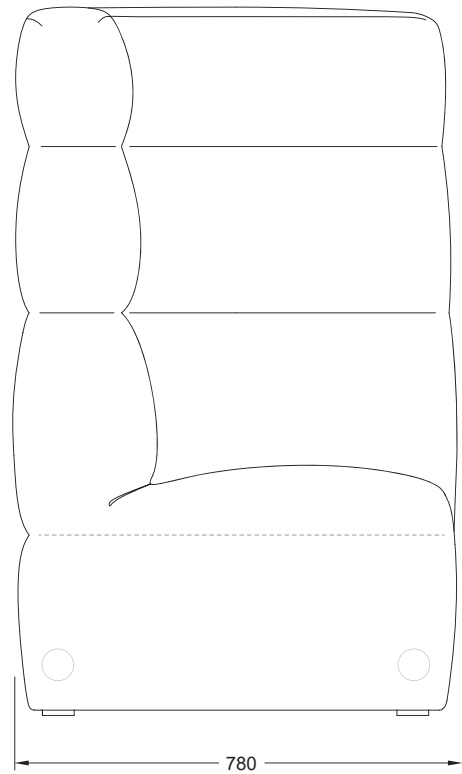

PUFFALO MODULAR SOFAS (HIGH)

PF-SO[HI].65X78

PUFFALO MODULAR SOFAS (HIGH)

PF-SO[HI]_COR_IN.78X78

PUFFALO MODULAR SOFAS (HIGH)

PF-SO[HI]_ARM(L).78X78

PUFFALO MODULAR SOFAS (HIGH)

PF-SO[HI]_ARM(R).78X78

PUFFALO MODULAR SOFAS (HIGH)

PF-SO[HI]_IN.R150

PUFFALO MODULAR SOFAS (HIGH)

PF-SO[HI]_OUT.R150

PUFFALO MODULAR SOFAS (HIGH)

PF-SO[HI]_ARMS.90X78