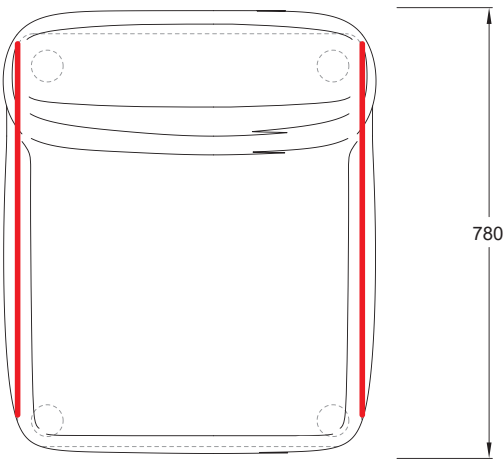

PUFFALO MODULAR SOFAS (HIGH)

PF-SO[HI].65X78

PUFFALO MODULAR SOFAS (HIGH)

PF-SO[HI]_COR_IN.78X78

PUFFALO MODULAR SOFAS (HIGH)

PF-SO[HI]_ARM(L).78X78

PUFFALO MODULAR SOFAS (HIGH)

PF-SO[HI]_ARM(R).78X78