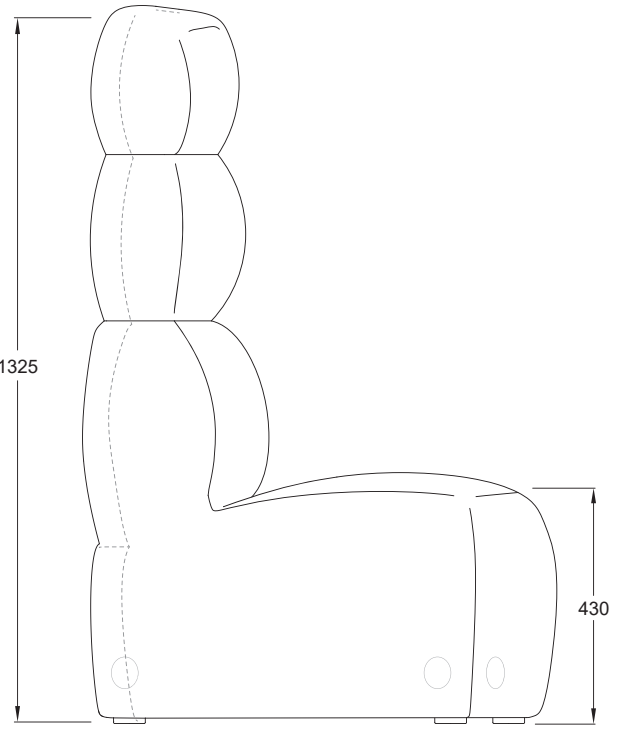

PUFFALO MODULAR SOFAS (HIGH)

PF-SO[HI]_OUT.R150