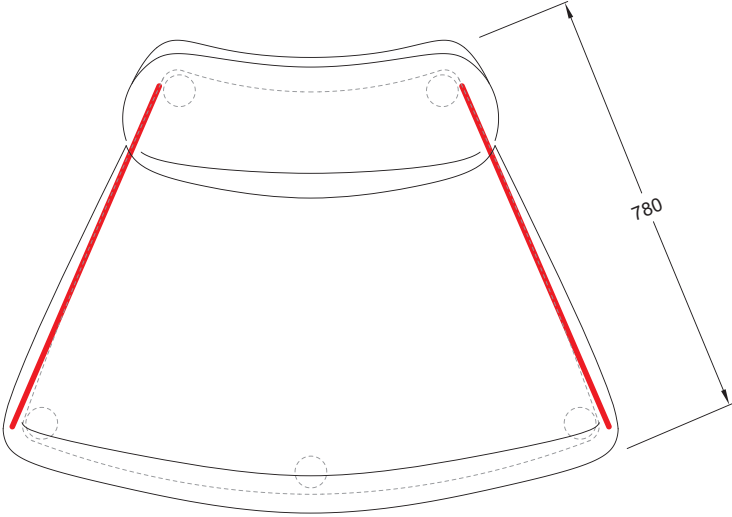

PUFFALO MODULAR SOFAS (HIGH)

PF-SO[HI]_OUT.R150