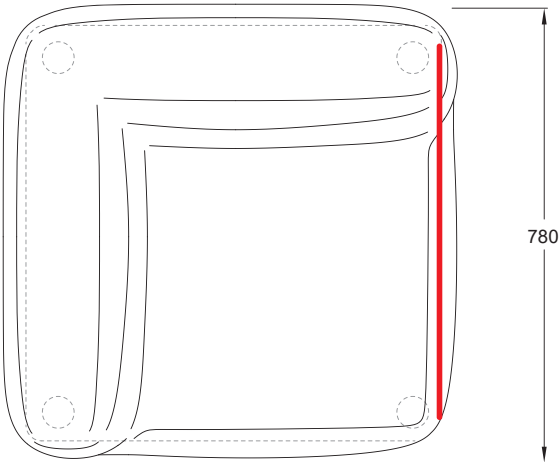

PUFFALO MODULAR SOFAS (HIGH)

PF-SO[HI].65X78

PUFFALO MODULAR SOFAS (HIGH)

PF-SO[HI]_COR_IN.78X78

PUFFALO MODULAR SOFAS (HIGH)

PF-SO[HI]_ARM(L).78X78

PUFFALO MODULAR SOFAS (HIGH)

PF-SO[HI]_ARM(R).78X78

PUFFALO MODULAR SOFAS (HIGH)

PF-SO[HI]_IN.R150

PUFFALO MODULAR SOFAS (HIGH)

PF-SO[HI]_OUT.R150

PUFFALO MODULAR SOFAS (HIGH)

PF-SO[HI]_ARMS.90X78