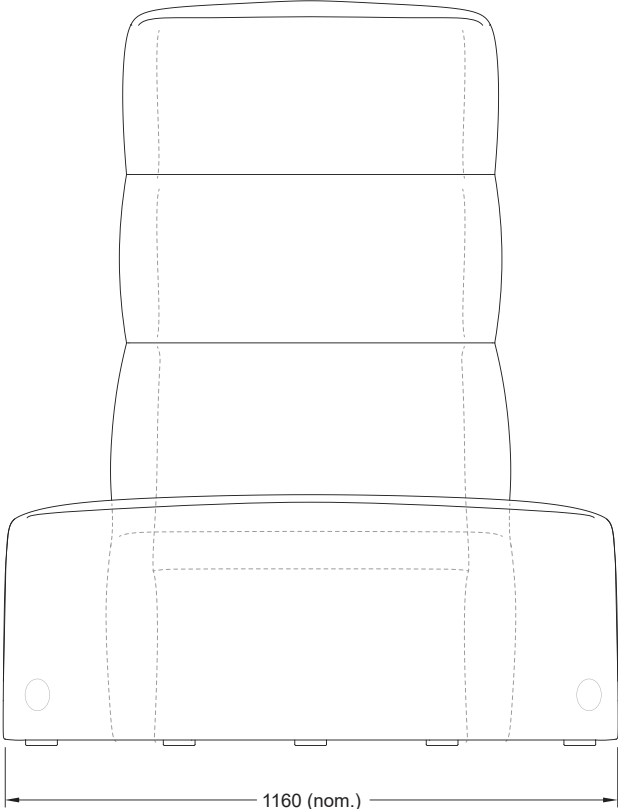

PUFFALO MODULAR SOFAS (HIGH)

PF-SO[HI].65X78

PUFFALO MODULAR SOFAS (HIGH)

PF-SO[HI]_COR_IN.78X78

PUFFALO MODULAR SOFAS (HIGH)

PF-SO[HI]_ARM(L).78X78

PUFFALO MODULAR SOFAS (HIGH)

PF-SO[HI]_ARM(R).78X78

PUFFALO MODULAR SOFAS (HIGH)

PF-SO[HI]_IN.R150

PUFFALO MODULAR SOFAS (HIGH)

PF-SO[HI]_OUT.R150

PUFFALO MODULAR SOFAS (HIGH)

PF-SO[HI]_ARMS.90X78