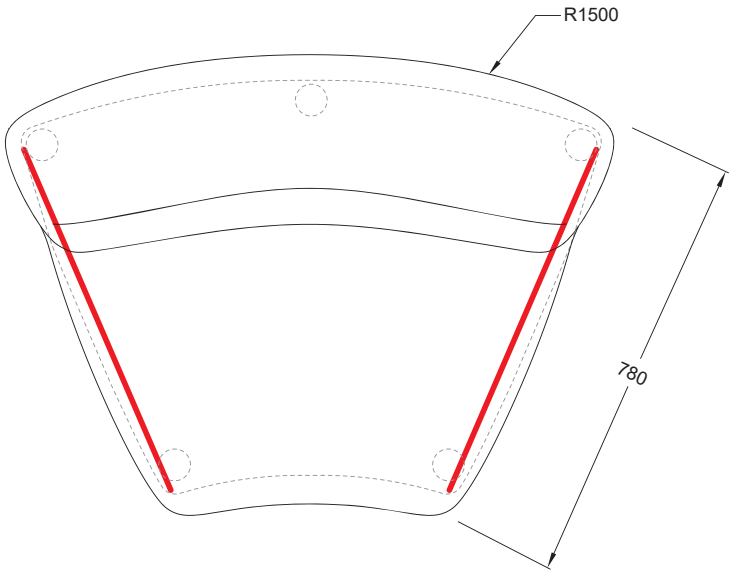

PUFFALO MODULAR SOFAS (HIGH)

PF-SO[HI].65X78

PUFFALO MODULAR SOFAS (HIGH)

PF-SO[HI]_COR_IN.78X78

PUFFALO MODULAR SOFAS (HIGH)

PF-SO[HI]_ARM(L).78X78

PUFFALO MODULAR SOFAS (HIGH)

PF-SO[HI]_ARM(R).78X78

PUFFALO MODULAR SOFAS (HIGH)

PF-SO[HI]_IN.R150

PUFFALO MODULAR SOFAS (HIGH)

PF-SO[HI]_OUT.R150

PUFFALO MODULAR SOFAS (HIGH)

PF-SO[HI]_ARMS.90X78