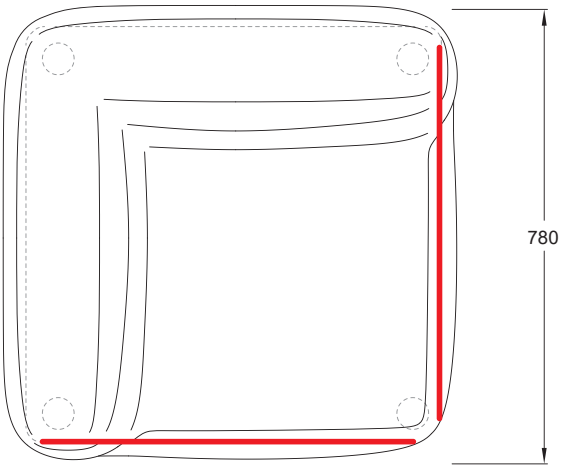

PUFFALO MODULAR SOFAS (HIGH)

PF-SO[HI].65X78

PUFFALO MODULAR SOFAS (HIGH)

PF-SO[HI]_COR_IN.78X78

PUFFALO MODULAR SOFAS (HIGH)

PF-SO[HI]_ARM(L).78X78

PUFFALO MODULAR SOFAS (HIGH)

PF-SO[HI]_ARM(R).78X78