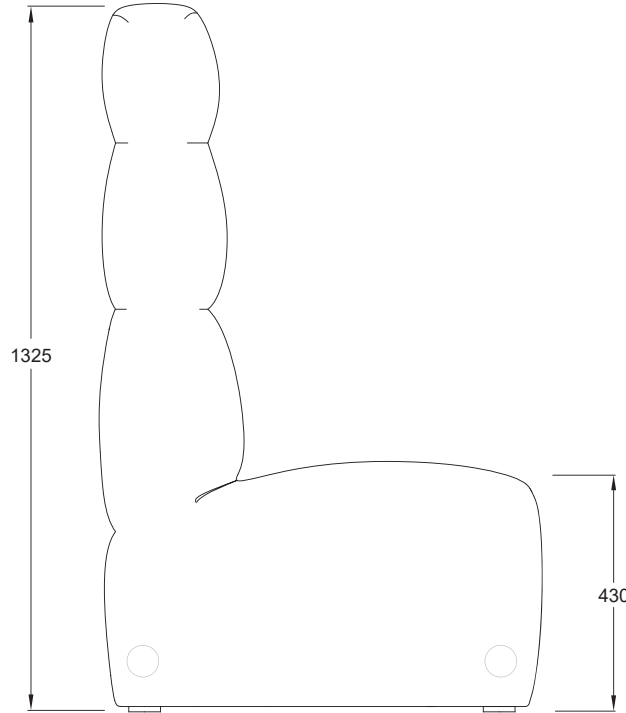

PUFFALO MODULAR SOFAS (HIGH)

PF-SO[HI].65X78

PUFFALO MODULAR SOFAS (HIGH)

PF-SO[HI]_COR_IN.78X78

PUFFALO MODULAR SOFAS (HIGH)

PF-SO[HI]_ARM(L).78X78

PUFFALO MODULAR SOFAS (HIGH)

PF-SO[HI]_ARM(R).78X78