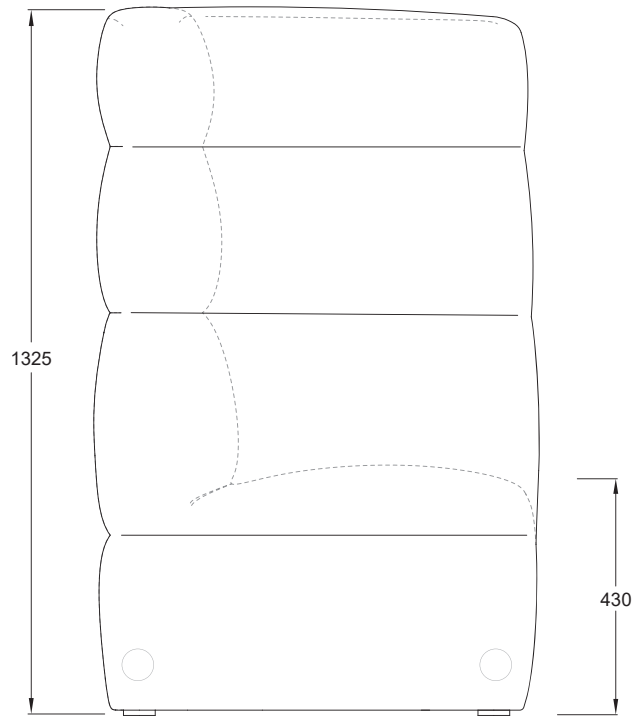

PUFFALO MODULAR SOFAS (HIGH)

PF-SO[HI].65X78

PUFFALO MODULAR SOFAS (HIGH)

PF-SO[HI]_COR_IN.78X78

PUFFALO MODULAR SOFAS (HIGH)

PF-SO[HI]_ARM(L).78X78

PUFFALO MODULAR SOFAS (HIGH)

PF-SO[HI]_ARM(R).78X78

PUFFALO MODULAR SOFAS (HIGH)

PF-SO[HI]_IN.R150

PUFFALO MODULAR SOFAS (HIGH)

PF-SO[HI]_OUT.R150

PUFFALO MODULAR SOFAS (HIGH)

PF-SO[HI]_ARMS.90X78