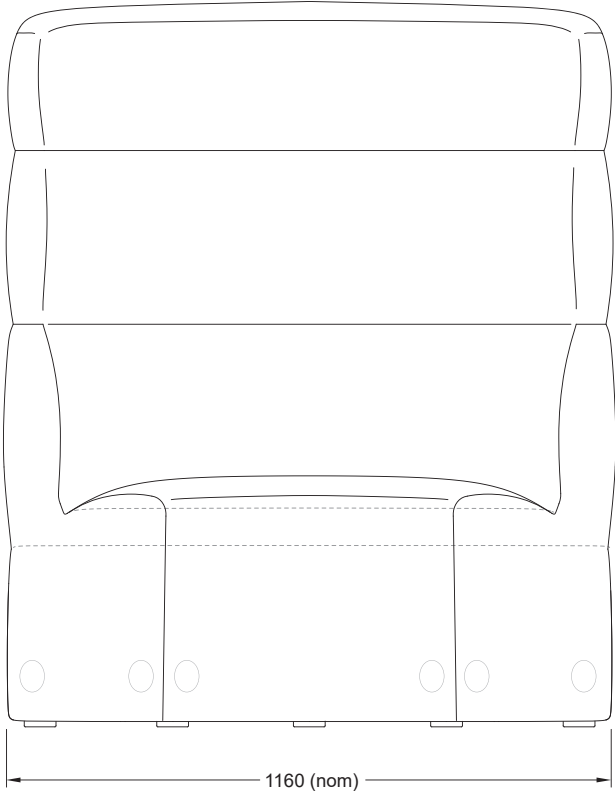

PUFFALO MODULAR SOFAS (HIGH)

PF-SO[HI].65X78

PUFFALO MODULAR SOFAS (HIGH)

PF-SO[HI]_COR_IN.78X78

PUFFALO MODULAR SOFAS (HIGH)

PF-SO[HI]_ARM(L).78X78

PUFFALO MODULAR SOFAS (HIGH)

PF-SO[HI]_ARM(R).78X78

PUFFALO MODULAR SOFAS (HIGH)

PF-SO[HI]_IN.R150

PUFFALO MODULAR SOFAS (HIGH)

PF-SO[HI]_OUT.R150

PUFFALO MODULAR SOFAS (HIGH)

PF-SO[HI]_ARMS.90X78