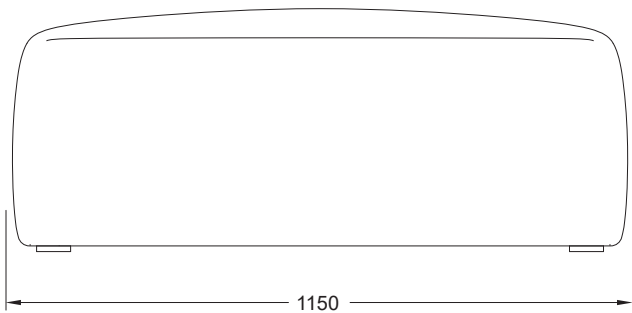

PUFFALO LOUNGE OTTOMANS

PF-LG_OT_3WAY.115X115