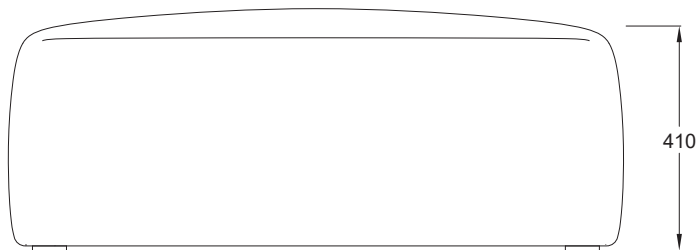

PUFFALO LOUNGE OTTOMANS

PF-LG_OT_4WAY.115X115