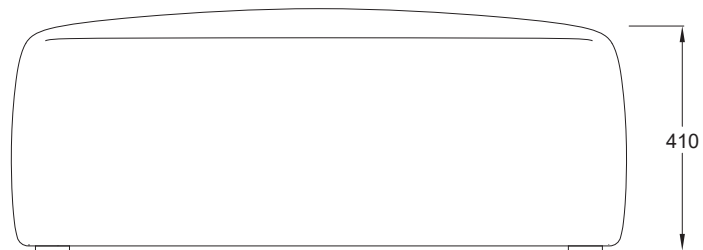

PUFFALO LOUNGE OTTOMANS

PF-LG_OT_3WAY.115X115