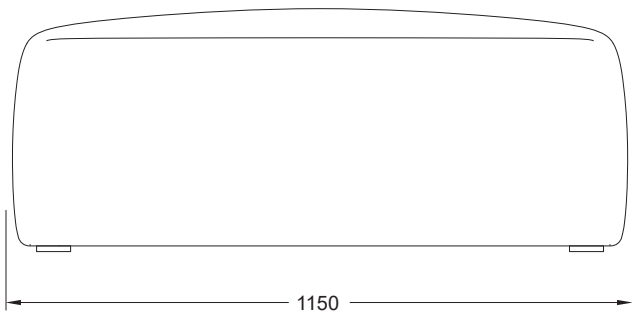

PUFFALO LOUNGE OTTOMANS

PF-LG_OT_4WAY.115X115