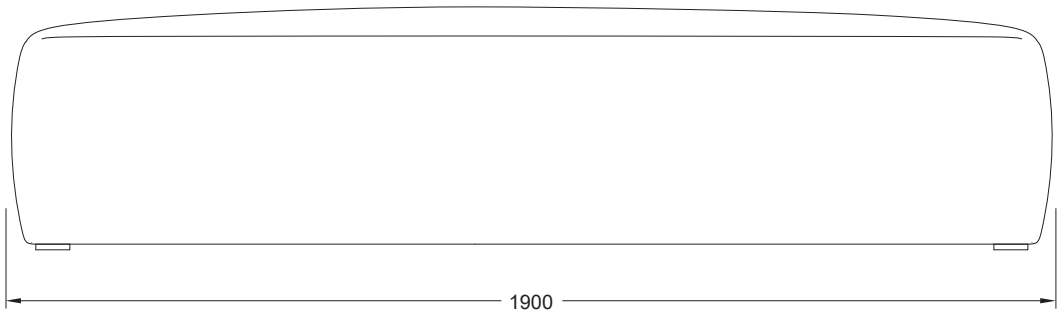

PUFFALO LOUNGE OTTOMANS

PF-LG_OT.190X115