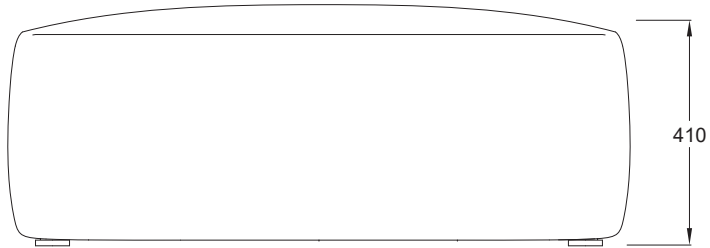

PUFFALO LOUNGE OTTOMANS

PF-LG_OT.190X115