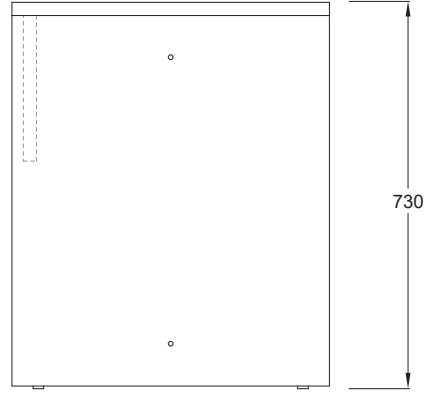

PUFFALO MODULAR DESKING

PF-DK.65X40

PUFFALO MODULAR DESKING

PF-DK.65X60

PUFFALO MODULAR DESKING

PF-DK.78X40

PUFFALO MODULAR DESKING

PF-DK.78X60

PUFFALO MODULAR DESKING

PF-DK.130X40

PUFFALO MODULAR DESKING

PF-DK.130X60

PUFFALO MODULAR DESKING

PF-DK.143x40

PUFFALO MODULAR DESKING

PF-DK.143X60

PUFFALO MODULAR DESKING

PF-DK.195X40

PUFFALO MODULAR DESKING

PF-DK.195X60

PUFFALO MODULAR DESKING

PF-DK.208X40

PUFFALO MODULAR DESKING

PF-DK.208x60