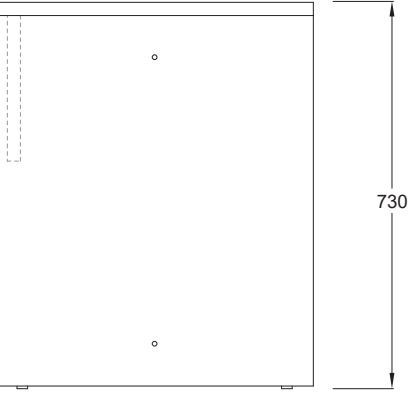

PUFFALO MODULAR DESKING

PF-DK.65X40

PUFFALO MODULAR DESKING

PF-DK.65X60

PUFFALO MODULAR DESKING

PF-DK.78X40

PUFFALO MODULAR DESKING

PF-DK.78X60

PUFFALO MODULAR DESKING

PF-DK.130X40

PUFFALO MODULAR DESKING

PF-DK.130X60

PUFFALO MODULAR DESKING

PF-DK.143x40

PUFFALO MODULAR DESKING

PF-DK.143X60

PUFFALO MODULAR DESKING

PF-DK.195X40

PUFFALO MODULAR DESKING

PF-DK.195X60

PUFFALO MODULAR DESKING

PF-DK.208X40

PUFFALO MODULAR DESKING

PF-DK.208x60