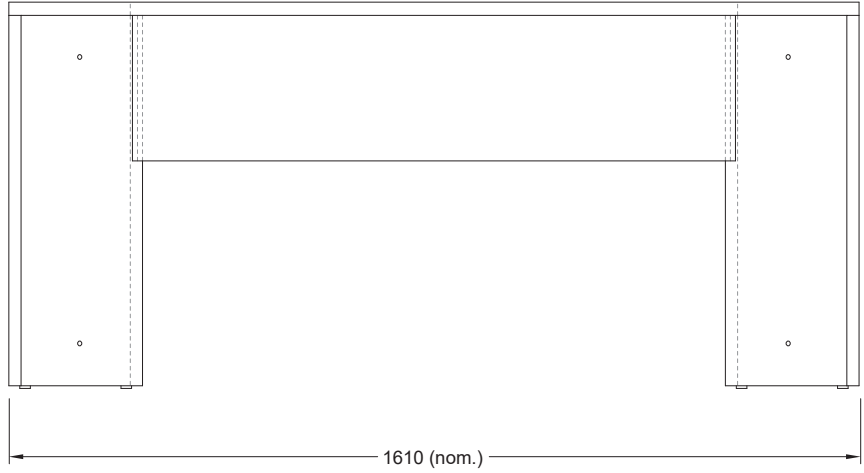

PUFFALO MODULAR DESKING

PF-DK_IN_R150X60