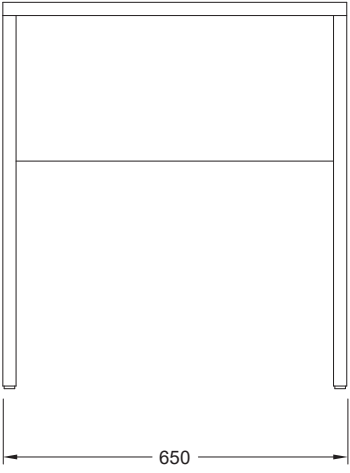

PUFFALO MODULAR DESKING

PF-DK.65X40

PUFFALO MODULAR DESKING

PF-DK.65X60

PUFFALO MODULAR DESKING

PF-DK.78X40

PUFFALO MODULAR DESKING

PF-DK.78X60

PUFFALO MODULAR DESKING

PF-DK.130X40

PUFFALO MODULAR DESKING

PF-DK.130X60

PUFFALO MODULAR DESKING

PF-DK.143x40

PUFFALO MODULAR DESKING

PF-DK.143X60

PUFFALO MODULAR DESKING

PF-DK.195X40

PUFFALO MODULAR DESKING

PF-DK.195X60

PUFFALO MODULAR DESKING

PF-DK.208X40

PUFFALO MODULAR DESKING

PF-DK.208x60