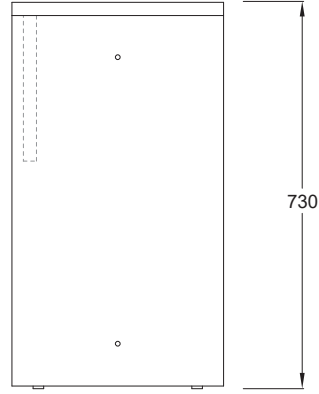

PUFFALO MODULAR DESKING

PF-DK.65X40

PUFFALO MODULAR DESKING

PF-DK.65X60

PUFFALO MODULAR DESKING

PF-DK.78X40

PUFFALO MODULAR DESKING

PF-DK.78X60

PUFFALO MODULAR DESKING

PF-DK.130X40

PUFFALO MODULAR DESKING

PF-DK.130X60

PUFFALO MODULAR DESKING

PF-DK.143x40

PUFFALO MODULAR DESKING

PF-DK.143X60

PUFFALO MODULAR DESKING

PF-DK.195X40

PUFFALO MODULAR DESKING

PF-DK.195X60

PUFFALO MODULAR DESKING

PF-DK.208X40

PUFFALO MODULAR DESKING

PF-DK.208x60