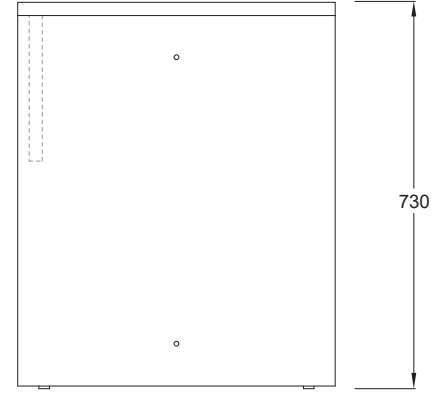

PUFFALO MODULAR DESKING

PF-DK.195X40

PUFFALO MODULAR DESKING

PF-DK.195X60

PUFFALO MODULAR DESKING

PF-DK.208X40

PUFFALO MODULAR DESKING

PF-DK.208x60