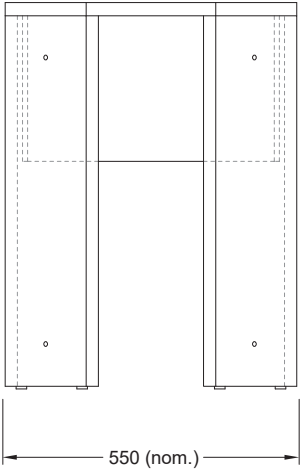

PUFFALO MODULAR DESKING

PF-DK.195X40

PUFFALO MODULAR DESKING

PF-DK.195X60

PUFFALO MODULAR DESKING

PF-DK.208X40

PUFFALO MODULAR DESKING

PF-DK.208x60

PUFFALO MODULAR DESKING

PF-DK_IN_R150X40

PUFFALO MODULAR DESKING

PF-DK_IN_R150X60

PUFFALO MODULAR DESKING

PF-DK_OUT_R150_8th FILL(40)

PUFFALO MODULAR DESKING

PF-DK_OUT_R150_8th FILL(60)