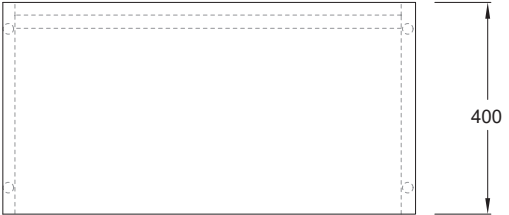

PUFFALO MODULAR DESKING

PF-DK.65X40

PUFFALO MODULAR DESKING

PF-DK.65X60

PUFFALO MODULAR DESKING

PF-DK.78X40

PUFFALO MODULAR DESKING

PF-DK.78X60

PUFFALO MODULAR DESKING

PF-DK.130X40

PUFFALO MODULAR DESKING

PF-DK.130X60

PUFFALO MODULAR DESKING

PF-DK.143x40

PUFFALO MODULAR DESKING

PF-DK.143X60