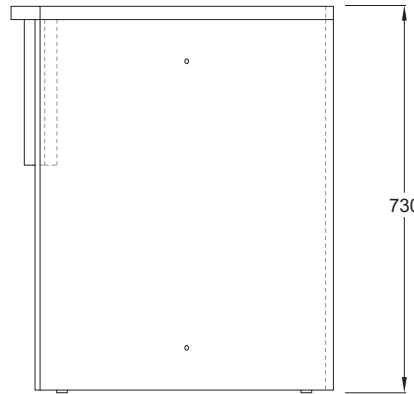

PUFFALO MODULAR DESKING

PF-DK.195X40

PUFFALO MODULAR DESKING

PF-DK.195X60

PUFFALO MODULAR DESKING

PF-DK.208X40

PUFFALO MODULAR DESKING

PF-DK.208x60

PUFFALO MODULAR DESKING

PF-DK_IN_R150X40

PUFFALO MODULAR DESKING

PF-DK_IN_R150X60

PUFFALO MODULAR DESKING

PF-DK_OUT_R150_8th FILL(40)

PUFFALO MODULAR DESKING

PF-DK_OUT_R150_8th FILL(60)