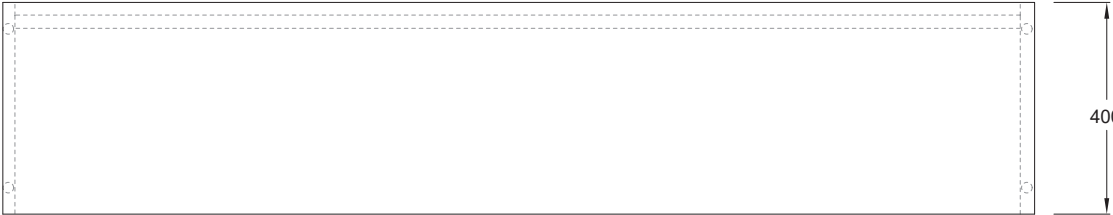

PUFFALO MODULAR DESKING

PF-DK.195X40