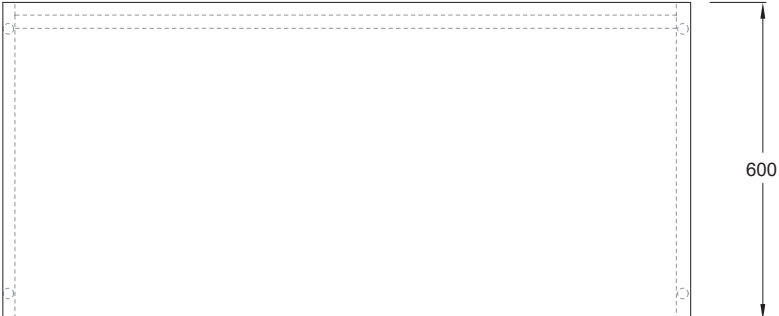

PUFFALO MODULAR DESKING

PF-DK.130X60