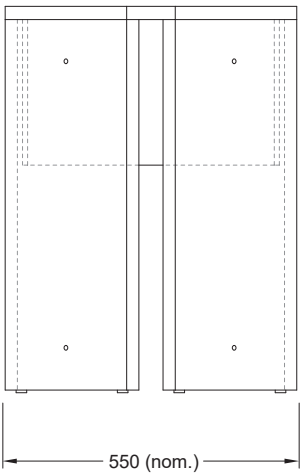

PUFFALO MODULAR DESKING

PF-DK.195X40

PUFFALO MODULAR DESKING

PF-DK.195X60

PUFFALO MODULAR DESKING

PF-DK.208X40

PUFFALO MODULAR DESKING

PF-DK.208x60

PUFFALO MODULAR DESKING

PF-DK_IN_R150X40

PUFFALO MODULAR DESKING

PF-DK_IN_R150X60

PUFFALO MODULAR DESKING

PF-DK_OUT_R150_8th FILL(40)

PUFFALO MODULAR DESKING

PF-DK_OUT_R150_8th FILL(60)