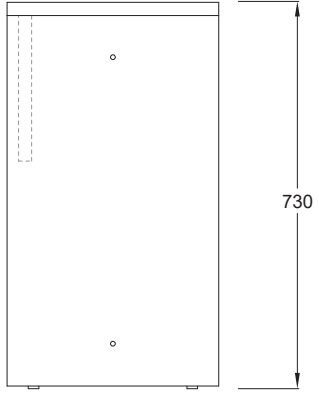

PUFFALO MODULAR DESKING

PF-DK.65X40

PUFFALO MODULAR DESKING

PF-DK.65X60

PUFFALO MODULAR DESKING

PF-DK.78X40

PUFFALO MODULAR DESKING

PF-DK.78X60

PUFFALO MODULAR DESKING

PF-DK.130X40

PUFFALO MODULAR DESKING

PF-DK.130X60

PUFFALO MODULAR DESKING

PF-DK.143x40

PUFFALO MODULAR DESKING

PF-DK.143X60

PUFFALO MODULAR DESKING

PF-DK.195X40

PUFFALO MODULAR DESKING

PF-DK.195X60

PUFFALO MODULAR DESKING

PF-DK.208X40

PUFFALO MODULAR DESKING

PF-DK.208x60