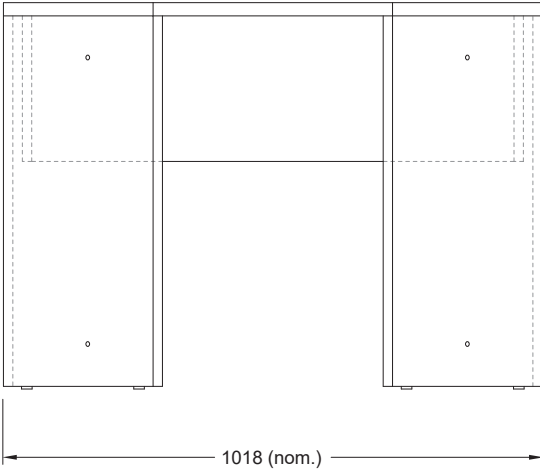

PUFFALO MODULAR DESKING

PF-DK_OUT_R150_QTR FILL(40)