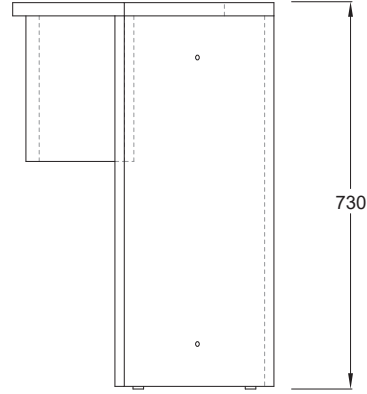

PUFFALO MODULAR DESKING

PF-DK_OUT_R150_QTR FILL(40)