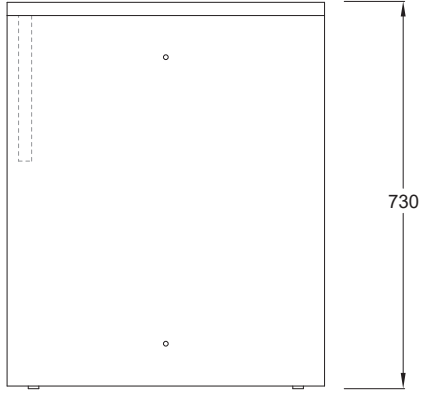

PUFFALO MODULAR DESKING

PF-DK.65X40

PUFFALO MODULAR DESKING

PF-DK.65X60

PUFFALO MODULAR DESKING

PF-DK.78X40

PUFFALO MODULAR DESKING

PF-DK.78X60

PUFFALO MODULAR DESKING

PF-DK.130X40

PUFFALO MODULAR DESKING

PF-DK.130X60

PUFFALO MODULAR DESKING

PF-DK.143x40

PUFFALO MODULAR DESKING

PF-DK.143X60

PUFFALO MODULAR DESKING

PF-DK.195X40

PUFFALO MODULAR DESKING

PF-DK.195X60

PUFFALO MODULAR DESKING

PF-DK.208X40

PUFFALO MODULAR DESKING

PF-DK.208x60