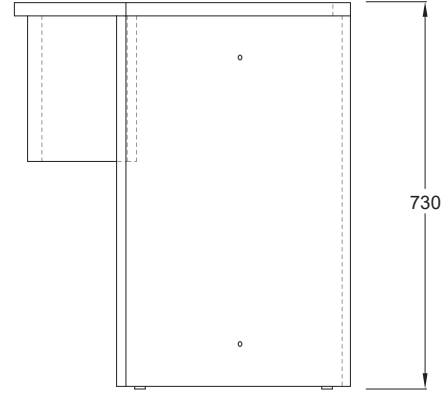

PUFFALO MODULAR DESKING

PF-DK_OUT_R150_QTR FILL(60)