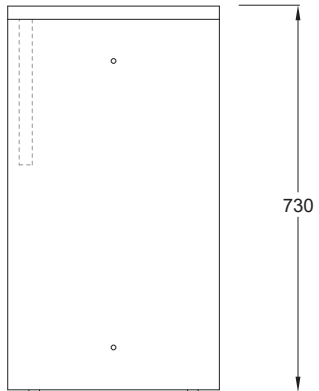

PUFFALO MODULAR DESKING

PF-DK.65X40

PUFFALO MODULAR DESKING

PF-DK.65X60

PUFFALO MODULAR DESKING

PF-DK.78X40

PUFFALO MODULAR DESKING

PF-DK.78X60

PUFFALO MODULAR DESKING

PF-DK.130X40

PUFFALO MODULAR DESKING

PF-DK.130X60

PUFFALO MODULAR DESKING

PF-DK.143x40

PUFFALO MODULAR DESKING

PF-DK.143X60

PUFFALO MODULAR DESKING

PF-DK.195X40

PUFFALO MODULAR DESKING

PF-DK.195X60

PUFFALO MODULAR DESKING

PF-DK.208X40

PUFFALO MODULAR DESKING

PF-DK.208x60