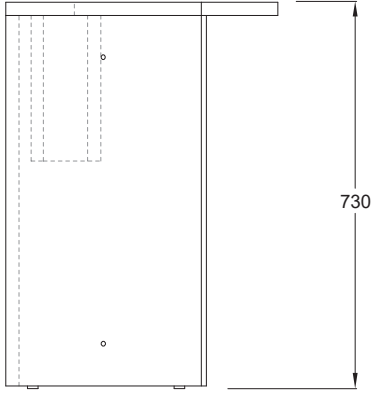

PUFFALO MODULAR DESKING

PF-DK_IN_R150X40