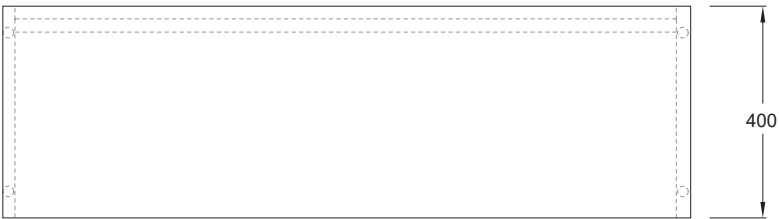

PUFFALO MODULAR DESKING

PF-DK.65X40

PUFFALO MODULAR DESKING

PF-DK.65X60

PUFFALO MODULAR DESKING

PF-DK.78X40

PUFFALO MODULAR DESKING

PF-DK.78X60

PUFFALO MODULAR DESKING

PF-DK.130X40

PUFFALO MODULAR DESKING

PF-DK.130X60

PUFFALO MODULAR DESKING

PF-DK.143x40

PUFFALO MODULAR DESKING

PF-DK.143X60