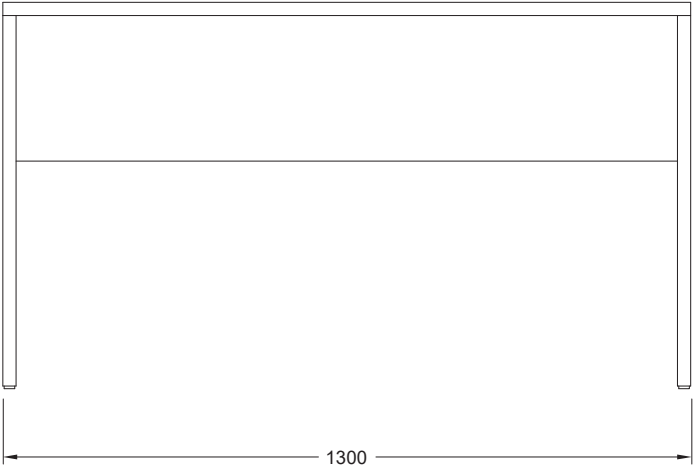

PUFFALO MODULAR DESKING

PF-DK.130X60