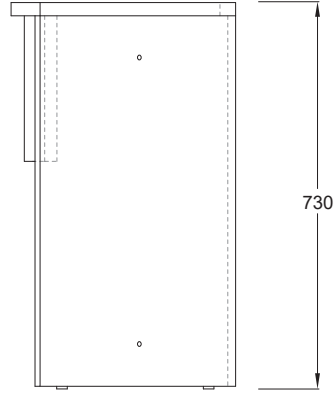

PUFFALO MODULAR DESKING

PF-DK.195X40

PUFFALO MODULAR DESKING

PF-DK.195X60

PUFFALO MODULAR DESKING

PF-DK.208X40

PUFFALO MODULAR DESKING

PF-DK.208x60

PUFFALO MODULAR DESKING

PF-DK_IN_R150X40

PUFFALO MODULAR DESKING

PF-DK_IN_R150X60

PUFFALO MODULAR DESKING

PF-DK_OUT_R150_8th FILL(40)

PUFFALO MODULAR DESKING

PF-DK_OUT_R150_8th FILL(60)