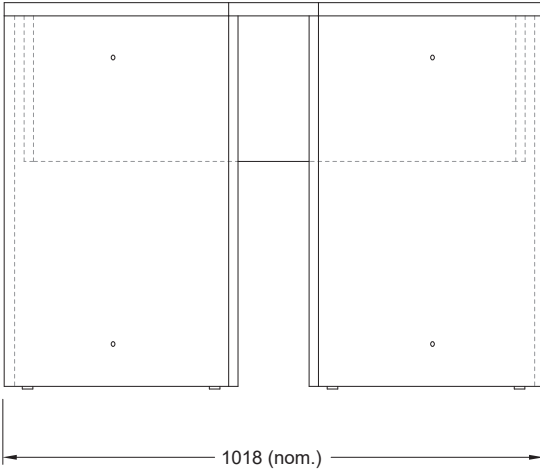

PUFFALO MODULAR DESKING

PF-DK_OUT_R150_QTR FILL(60)