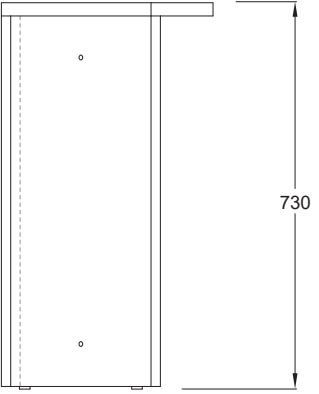

PUFFALO MODULAR DESKING

PF-DK_IN-QUAD FILL(40)