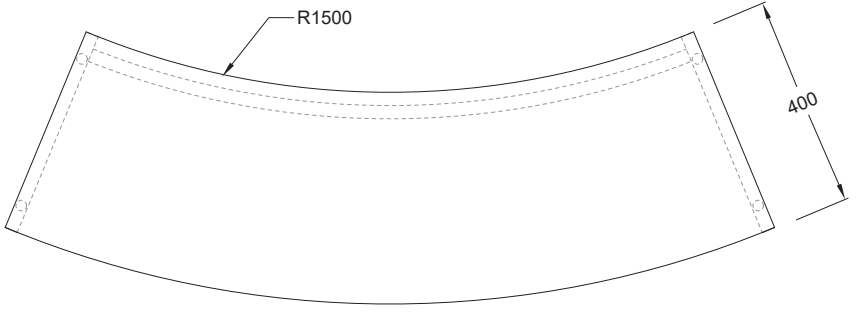

PUFFALO MODULAR DESKING

PF-DK_IN_R150X40