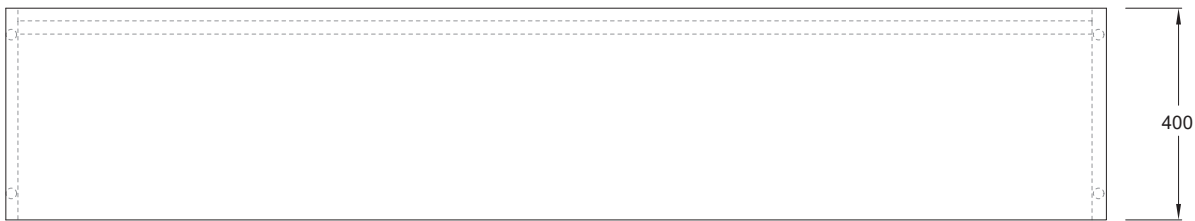

PUFFALO MODULAR DESKING

PF-DK.195X40

PUFFALO MODULAR DESKING

PF-DK.195X60

PUFFALO MODULAR DESKING

PF-DK.208X40

PUFFALO MODULAR DESKING

PF-DK.208x60