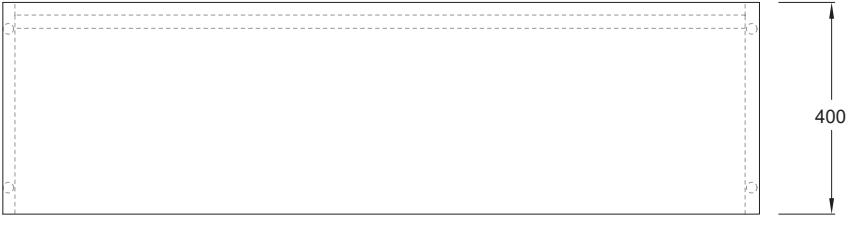

PUFFALO MODULAR DESKING

PF-DK.130X40

PUFFALO MODULAR DESKING

PF-DK.130X60

PUFFALO MODULAR DESKING

PF-DK.143x40

PUFFALO MODULAR DESKING

PF-DK.143X60