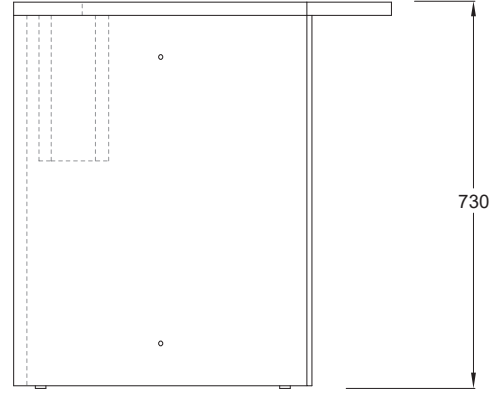

PUFFALO MODULAR DESKING

PF-DK_IN_R150X60