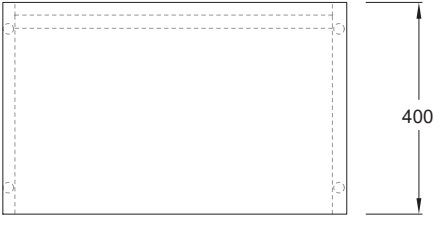

PUFFALO MODULAR DESKING

PF-DK.65X40

PUFFALO MODULAR DESKING

PF-DK.65X60

PUFFALO MODULAR DESKING

PF-DK.78X40

PUFFALO MODULAR DESKING

PF-DK.78X60