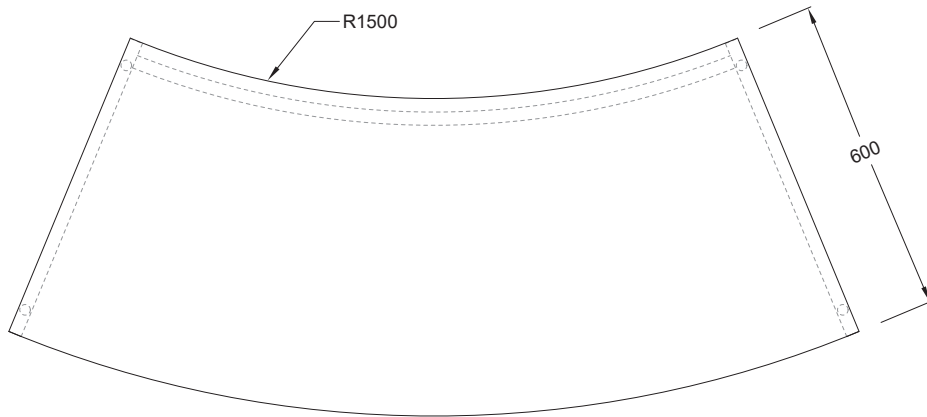

PUFFALO MODULAR DESKING

PF-DK_IN_R150X60