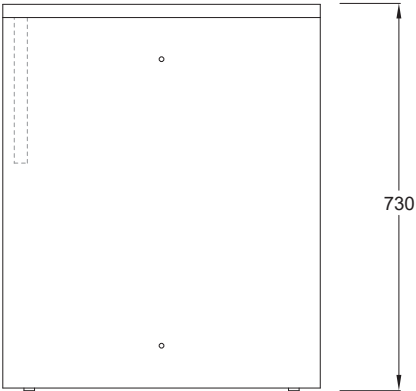

PUFFALO MODULAR DESKING

PF-DK.65X40

PUFFALO MODULAR DESKING

PF-DK.65X60

PUFFALO MODULAR DESKING

PF-DK.78X40

PUFFALO MODULAR DESKING

PF-DK.78X60

PUFFALO MODULAR DESKING

PF-DK.130X40

PUFFALO MODULAR DESKING

PF-DK.130X60

PUFFALO MODULAR DESKING

PF-DK.143x40

PUFFALO MODULAR DESKING

PF-DK.143X60

PUFFALO MODULAR DESKING

PF-DK.195X40

PUFFALO MODULAR DESKING

PF-DK.195X60

PUFFALO MODULAR DESKING

PF-DK.208X40

PUFFALO MODULAR DESKING

PF-DK.208x60