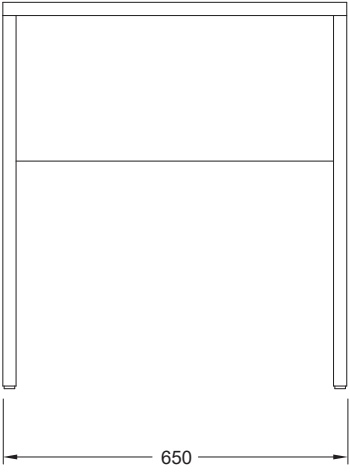

PUFFALO MODULAR DESKING

PF-DK.65X40

PUFFALO MODULAR DESKING

PF-DK.65X60

PUFFALO MODULAR DESKING

PF-DK.78X40

PUFFALO MODULAR DESKING

PF-DK.78X60

PUFFALO MODULAR DESKING

PF-DK.130X40

PUFFALO MODULAR DESKING

PF-DK.130X60

PUFFALO MODULAR DESKING

PF-DK.143x40

PUFFALO MODULAR DESKING

PF-DK.143X60

PUFFALO MODULAR DESKING

PF-DK.195X40

PUFFALO MODULAR DESKING

PF-DK.195X60

PUFFALO MODULAR DESKING

PF-DK.208X40

PUFFALO MODULAR DESKING

PF-DK.208x60