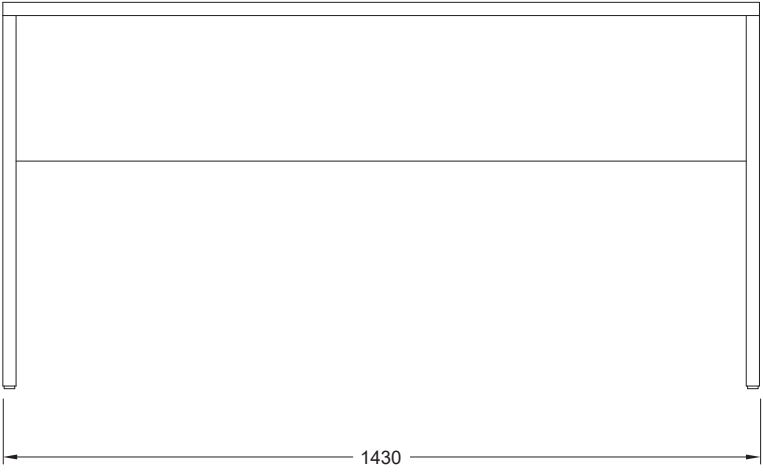

PUFFALO MODULAR DESKING

PF-DK.130X40

PUFFALO MODULAR DESKING

PF-DK.130X60

PUFFALO MODULAR DESKING

PF-DK.143x40

PUFFALO MODULAR DESKING

PF-DK.143X60