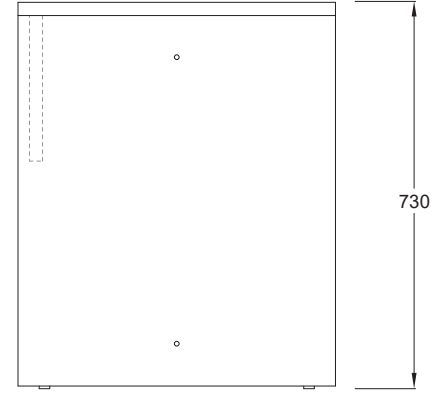

PUFFALO MODULAR DESKING

PF-DK.65X40

PUFFALO MODULAR DESKING

PF-DK.65X60

PUFFALO MODULAR DESKING

PF-DK.78X40

PUFFALO MODULAR DESKING

PF-DK.78X60

PUFFALO MODULAR DESKING

PF-DK.130X40

PUFFALO MODULAR DESKING

PF-DK.130X60

PUFFALO MODULAR DESKING

PF-DK.143x40

PUFFALO MODULAR DESKING

PF-DK.143X60

PUFFALO MODULAR DESKING

PF-DK.195X40

PUFFALO MODULAR DESKING

PF-DK.195X60

PUFFALO MODULAR DESKING

PF-DK.208X40

PUFFALO MODULAR DESKING

PF-DK.208x60