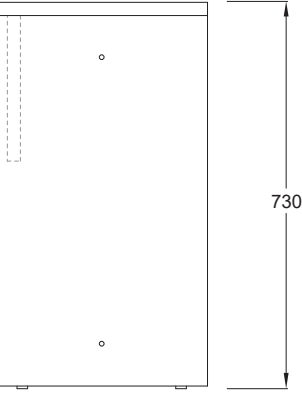

PUFFALO MODULAR DESKING

PF-DK.65X40

PUFFALO MODULAR DESKING

PF-DK.65X60

PUFFALO MODULAR DESKING

PF-DK.78X40

PUFFALO MODULAR DESKING

PF-DK.78X60

PUFFALO MODULAR DESKING

PF-DK.130X40

PUFFALO MODULAR DESKING

PF-DK.130X60

PUFFALO MODULAR DESKING

PF-DK.143x40

PUFFALO MODULAR DESKING

PF-DK.143X60

PUFFALO MODULAR DESKING

PF-DK.195X40

PUFFALO MODULAR DESKING

PF-DK.195X60

PUFFALO MODULAR DESKING

PF-DK.208X40

PUFFALO MODULAR DESKING

PF-DK.208x60