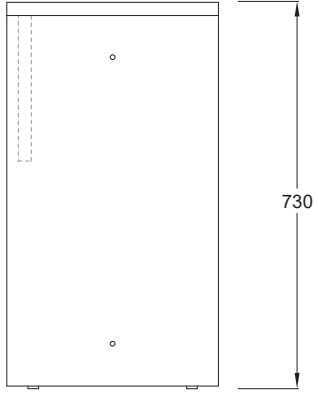

PUFFALO MODULAR DESKING

PF-DK.65X40

PUFFALO MODULAR DESKING

PF-DK.65X60

PUFFALO MODULAR DESKING

PF-DK.78X40

PUFFALO MODULAR DESKING

PF-DK.78X60

PUFFALO MODULAR DESKING

PF-DK.130X40

PUFFALO MODULAR DESKING

PF-DK.130X60

PUFFALO MODULAR DESKING

PF-DK.143x40

PUFFALO MODULAR DESKING

PF-DK.143X60

PUFFALO MODULAR DESKING

PF-DK.195X40

PUFFALO MODULAR DESKING

PF-DK.195X60

PUFFALO MODULAR DESKING

PF-DK.208X40

PUFFALO MODULAR DESKING

PF-DK.208x60