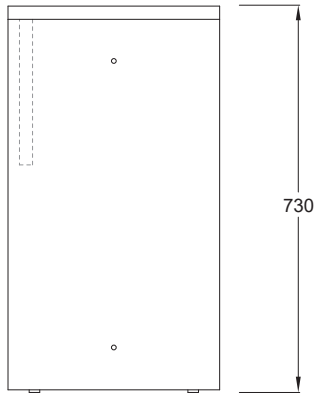

PUFFALO MODULAR DESKING

PF-DK.65X40

PUFFALO MODULAR DESKING

PF-DK.65X60

PUFFALO MODULAR DESKING

PF-DK.78X40

PUFFALO MODULAR DESKING

PF-DK.78X60

PUFFALO MODULAR DESKING

PF-DK.130X40

PUFFALO MODULAR DESKING

PF-DK.130X60

PUFFALO MODULAR DESKING

PF-DK.143x40

PUFFALO MODULAR DESKING

PF-DK.143X60

PUFFALO MODULAR DESKING

PF-DK.195X40

PUFFALO MODULAR DESKING

PF-DK.195X60

PUFFALO MODULAR DESKING

PF-DK.208X40

PUFFALO MODULAR DESKING

PF-DK.208x60