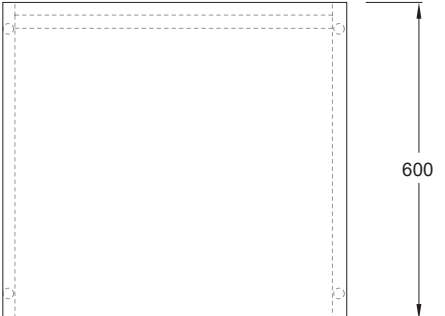

PUFFALO MODULAR DESKING

PF-DK.65X40

PUFFALO MODULAR DESKING

PF-DK.65X60

PUFFALO MODULAR DESKING

PF-DK.78X40

PUFFALO MODULAR DESKING

PF-DK.78X60

PUFFALO MODULAR DESKING

PF-DK.130X40

PUFFALO MODULAR DESKING

PF-DK.130X60

PUFFALO MODULAR DESKING

PF-DK.143x40

PUFFALO MODULAR DESKING

PF-DK.143X60