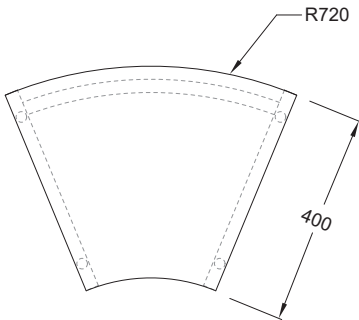

PUFFALO MODULAR DESKING (MID)

PF-BDK[MID]_IN_R150X40

PUFFALO MODULAR DESKING (MID)

PF-BDK[MID]_IN_R150X60

PUFFALO MODULAR DESKING (MID)

PF-BDK[MID]_OUT_R150_8th FILL(40)

PUFFALO MODULAR DESKING (MID)

PF-BDK[MID]_OUT_R150_8th FILL(60)