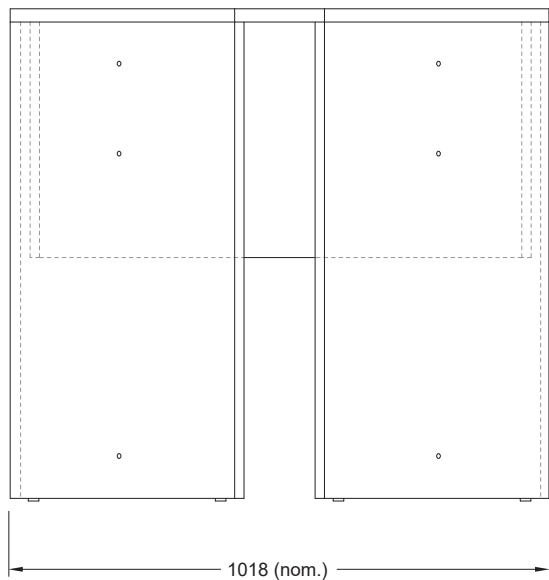

PUFFALO MODULAR DESKING (MID)

PF-BDK[MID]_OUT_R150_QTR FILL(60)