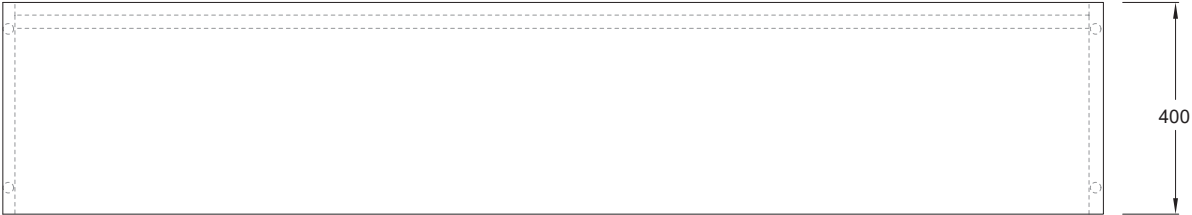

PUFFALO MODULAR DESKING (MID)

PF-BDK[MID].195X40

PUFFALO MODULAR DESKING (MID)

PF-BDK[MID].195X60

PUFFALO MODULAR DESKING (MID)

PF-BDK[MID].208X40

PUFFALO MODULAR DESKING (MID)

PF-BDK[MID].208X60