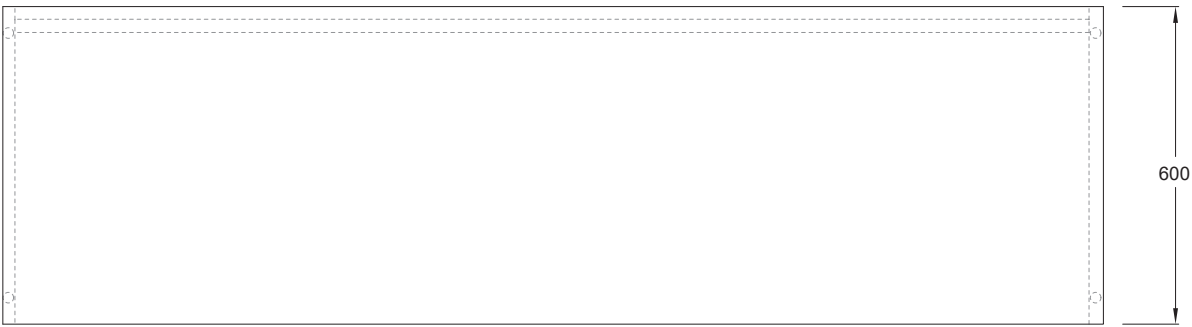

PUFFALO MODULAR DESKING (MID)

PF-BDK[MID].195X40

PUFFALO MODULAR DESKING (MID)

PF-BDK[MID].195X60

PUFFALO MODULAR DESKING (MID)

PF-BDK[MID].208X40

PUFFALO MODULAR DESKING (MID)

PF-BDK[MID].208X60