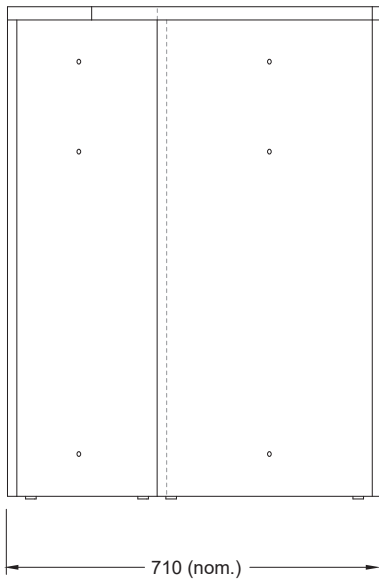

PUFFALO MODULAR DESKING (MID)

PF-BDK[MID].65X40

PUFFALO MODULAR DESKING (MID)

PF-BDK[MID].65x60

PUFFALO MODULAR DESKING (MID)

PF-BDK[MID].78x40

PUFFALO MODULAR DESKING (MID)

PF-BDK[MID].78x60

PF-BDK[MID]_OUT_R150_QTR FILL(60-40)

PUFFALO MODULAR DESKING (MID)

PF-BDK[MID]_IN-QUAD FILL(40)

PUFFALO MODULAR DESKING (MID)

PF-BDK[MID]_IN-QUAD FILL(60)

PUFFALO MODULAR DESKING (MID)

PF-BDK[MID]_IN-QUAD FILL(40-60)