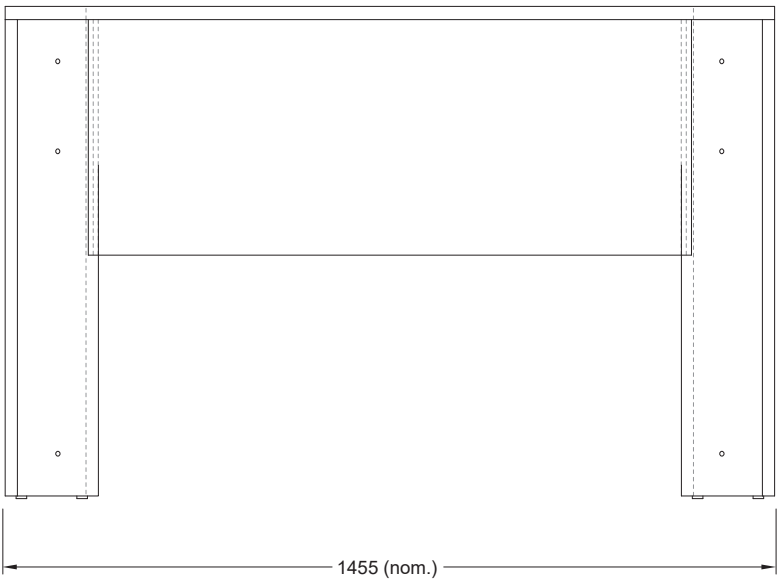

PUFFALO MODULAR DESKING (MID)

PF-BDK[MID]_IN_R150X40