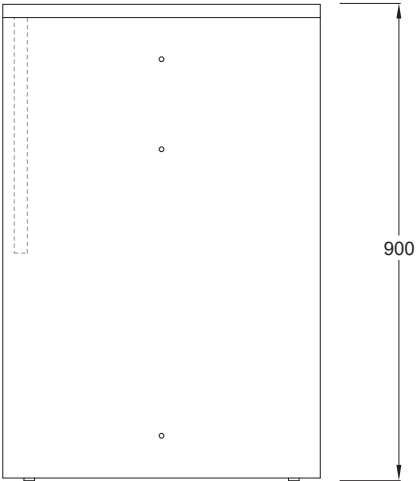

PUFFALO MODULAR DESKING (MID)

PF-BDK[MID].65X40

PUFFALO MODULAR DESKING (MID)

PF-BDK[MID].65x60

PUFFALO MODULAR DESKING (MID)

PF-BDK[MID].78x40

PUFFALO MODULAR DESKING (MID)

PF-BDK[MID].78x60

PUFFALO MODULAR DESKING (MID)

PF-BDK[MID].130X40

PUFFALO MODULAR DESKING (MID)

PF-BDK[MID].130X60

PUFFALO MODULAR DESKING (MID)

PF-BDK[MID].143X40

PUFFALO MODULAR DESKING (MID)

PF-BDK[MID].143X60

PUFFALO MODULAR DESKING (MID)

PF-BDK[MID].195X40

PUFFALO MODULAR DESKING (MID)

PF-BDK[MID].195X60

PUFFALO MODULAR DESKING (MID)

PF-BDK[MID].208X40

PUFFALO MODULAR DESKING (MID)

PF-BDK[MID].208X60