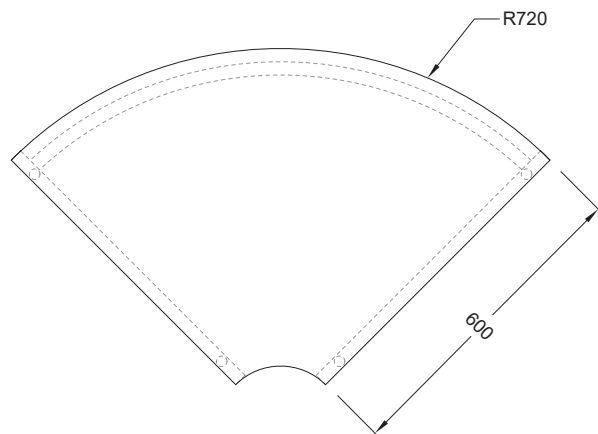

PUFFALO MODULAR DESKING (MID)

PF-BDK[MID]_OUT_R150_QTR FILL(60)