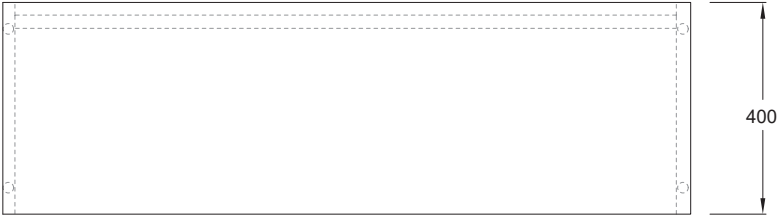

PUFFALO MODULAR DESKING (MID)

PF-BDK[MID].65X40

PUFFALO MODULAR DESKING (MID)

PF-BDK[MID].65x60

PUFFALO MODULAR DESKING (MID)

PF-BDK[MID].78x40

PUFFALO MODULAR DESKING (MID)

PF-BDK[MID].78x60

PUFFALO MODULAR DESKING (MID)

PF-BDK[MID].130X40

PUFFALO MODULAR DESKING (MID)

PF-BDK[MID].130X60

PUFFALO MODULAR DESKING (MID)

PF-BDK[MID].143X40

PUFFALO MODULAR DESKING (MID)

PF-BDK[MID].143X60