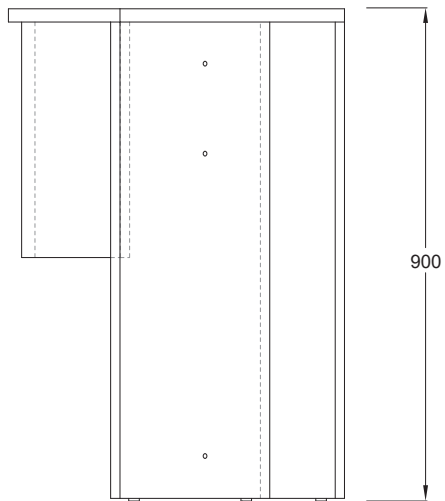

PUFFALO MODULAR DESKING (MID)

PF-BDK[MID]_OUT_R150_QTR FILL(40-60)