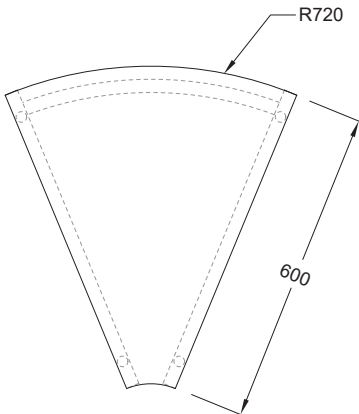

PUFFALO MODULAR DESKING (MID)

PF-BDK[MID]_IN_R150X40

PUFFALO MODULAR DESKING (MID)

PF-BDK[MID]_IN_R150X60

PUFFALO MODULAR DESKING (MID)

PF-BDK[MID]_OUT_R150_8th FILL(40)

PUFFALO MODULAR DESKING (MID)

PF-BDK[MID]_OUT_R150_8th FILL(60)