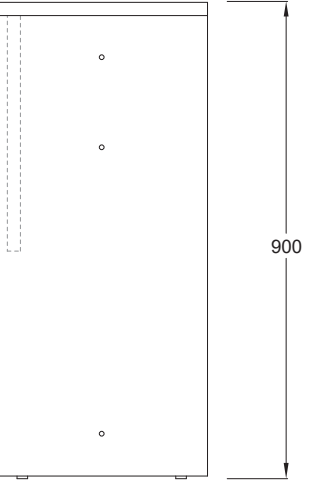

PUFFALO MODULAR DESKING (MID)

PF-BDK[MID].65X40

PUFFALO MODULAR DESKING (MID)

PF-BDK[MID].65x60

PUFFALO MODULAR DESKING (MID)

PF-BDK[MID].78x40

PUFFALO MODULAR DESKING (MID)

PF-BDK[MID].78x60

PUFFALO MODULAR DESKING (MID)

PF-BDK[MID].130X40

PUFFALO MODULAR DESKING (MID)

PF-BDK[MID].130X60

PUFFALO MODULAR DESKING (MID)

PF-BDK[MID].143X40

PUFFALO MODULAR DESKING (MID)

PF-BDK[MID].143X60

PUFFALO MODULAR DESKING (MID)

PF-BDK[MID].195X40

PUFFALO MODULAR DESKING (MID)

PF-BDK[MID].195X60

PUFFALO MODULAR DESKING (MID)

PF-BDK[MID].208X40

PUFFALO MODULAR DESKING (MID)

PF-BDK[MID].208X60