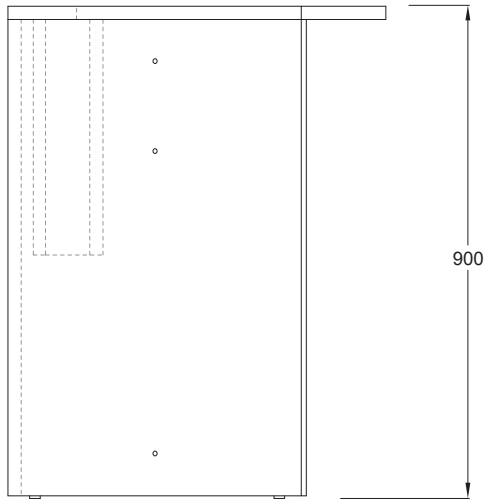

PUFFALO MODULAR DESKING (MID)

PF-BDK[MID]_IN_R150X60