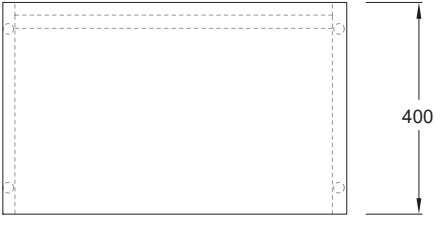

PUFFALO MODULAR DESKING (MID)

PF-BDK[MID].65X40

PUFFALO MODULAR DESKING (MID)

PF-BDK[MID].65x60

PUFFALO MODULAR DESKING (MID)

PF-BDK[MID].78x40

PUFFALO MODULAR DESKING (MID)

PF-BDK[MID].78x60

PUFFALO MODULAR DESKING (MID)

PF-BDK[MID].130X40

PUFFALO MODULAR DESKING (MID)

PF-BDK[MID].130X60

PUFFALO MODULAR DESKING (MID)

PF-BDK[MID].143X40

PUFFALO MODULAR DESKING (MID)

PF-BDK[MID].143X60