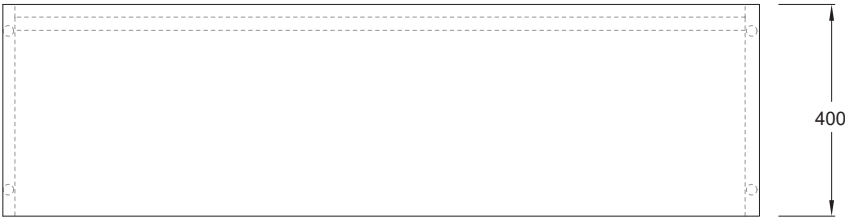

PUFFALO MODULAR DESKING (MID)

PF-BDK[MID].65X40

PUFFALO MODULAR DESKING (MID)

PF-BDK[MID].65x60

PUFFALO MODULAR DESKING (MID)

PF-BDK[MID].78x40

PUFFALO MODULAR DESKING (MID)

PF-BDK[MID].78x60

PUFFALO MODULAR DESKING (MID)

PF-BDK[MID].130X40

PUFFALO MODULAR DESKING (MID)

PF-BDK[MID].130X60

PUFFALO MODULAR DESKING (MID)

PF-BDK[MID].143X40

PUFFALO MODULAR DESKING (MID)

PF-BDK[MID].143X60

PUFFALO MODULAR DESKING (MID)

PF-BDK[MID].195X40

PUFFALO MODULAR DESKING (MID)

PF-BDK[MID].195X60

PUFFALO MODULAR DESKING (MID)

PF-BDK[MID].208X40

PUFFALO MODULAR DESKING (MID)

PF-BDK[MID].208X60