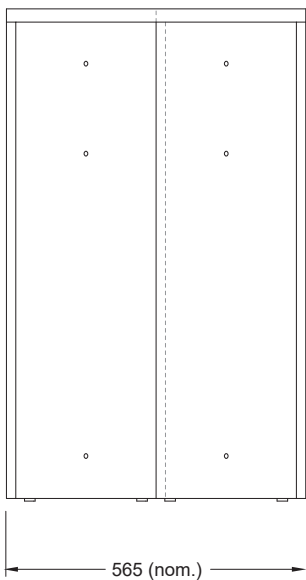

PUFFALO MODULAR DESKING (MID)

PF-BDK[MID]_IN-QUAD FILL(40)