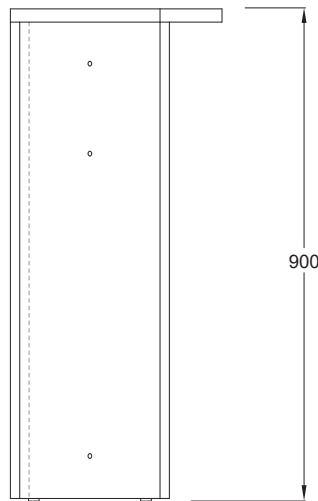

PUFFALO MODULAR DESKING (MID)

PF-BDK[MID]_IN-QUAD FILL(40)