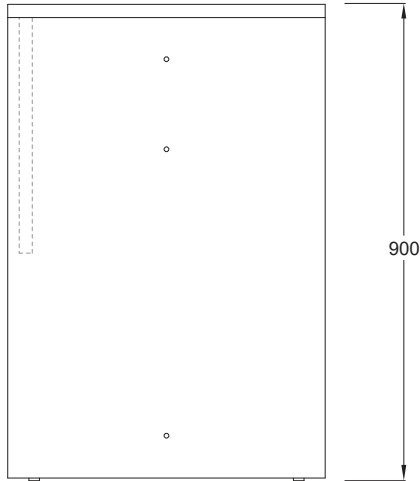

PUFFALO MODULAR DESKING (MID)

PF-BDK[MID].65X40

PUFFALO MODULAR DESKING (MID)

PF-BDK[MID].65x60

PUFFALO MODULAR DESKING (MID)

PF-BDK[MID].78x40

PUFFALO MODULAR DESKING (MID)

PF-BDK[MID].78x60

PUFFALO MODULAR DESKING (MID)

PF-BDK[MID].130X40

PUFFALO MODULAR DESKING (MID)

PF-BDK[MID].130X60

PUFFALO MODULAR DESKING (MID)

PF-BDK[MID].143X40

PUFFALO MODULAR DESKING (MID)

PF-BDK[MID].143X60

PUFFALO MODULAR DESKING (MID)

PF-BDK[MID].195X40

PUFFALO MODULAR DESKING (MID)

PF-BDK[MID].195X60

PUFFALO MODULAR DESKING (MID)

PF-BDK[MID].208X40

PUFFALO MODULAR DESKING (MID)

PF-BDK[MID].208X60