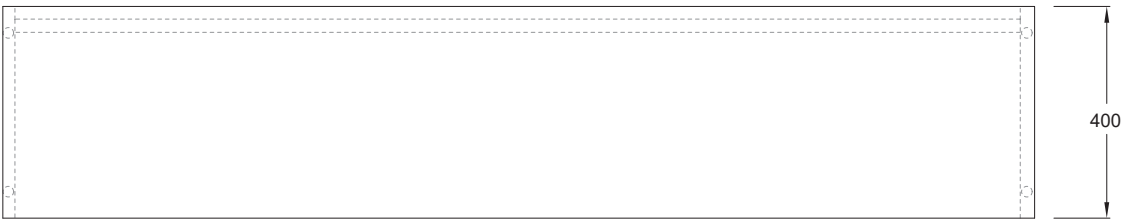

PUFFALO MODULAR DESKING (MID)

PF-BDK[MID].65X40

PUFFALO MODULAR DESKING (MID)

PF-BDK[MID].65x60

PUFFALO MODULAR DESKING (MID)

PF-BDK[MID].78x40

PUFFALO MODULAR DESKING (MID)

PF-BDK[MID].78x60

PUFFALO MODULAR DESKING (MID)

PF-BDK[MID].130X40

PUFFALO MODULAR DESKING (MID)

PF-BDK[MID].130X60

PUFFALO MODULAR DESKING (MID)

PF-BDK[MID].143X40

PUFFALO MODULAR DESKING (MID)

PF-BDK[MID].143X60

PUFFALO MODULAR DESKING (MID)

PF-BDK[MID].195X40

PUFFALO MODULAR DESKING (MID)

PF-BDK[MID].195X60

PUFFALO MODULAR DESKING (MID)

PF-BDK[MID].208X40

PUFFALO MODULAR DESKING (MID)

PF-BDK[MID].208X60