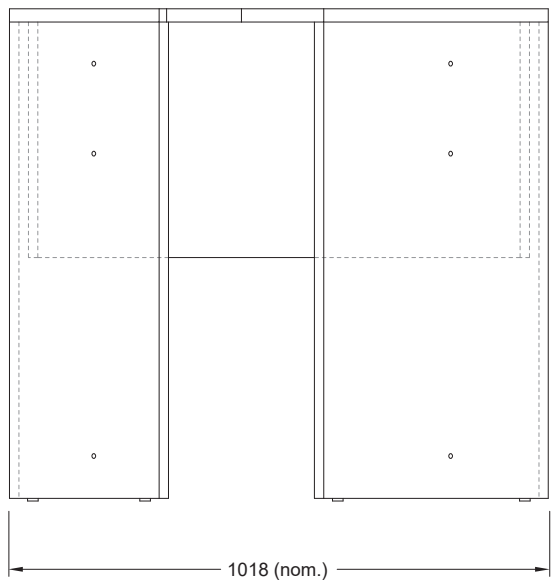

PUFFALO MODULAR DESKING (MID)

PF-BDK[MID].65X40

PUFFALO MODULAR DESKING (MID)

PF-BDK[MID].65x60

PUFFALO MODULAR DESKING (MID)

PF-BDK[MID].78x40

PUFFALO MODULAR DESKING (MID)

PF-BDK[MID].78x60

PUFFALO MODULAR DESKING (MID)

PF-BDK[MID].130X40

PUFFALO MODULAR DESKING (MID)

PF-BDK[MID].130X60

PUFFALO MODULAR DESKING (MID)

PF-BDK[MID].143X40

PUFFALO MODULAR DESKING (MID)

PF-BDK[MID].143X60

PUFFALO MODULAR DESKING (MID)

PF-BDK[MID].195X40

PUFFALO MODULAR DESKING (MID)

PF-BDK[MID].195X60

PUFFALO MODULAR DESKING (MID)

PF-BDK[MID].208X40

PUFFALO MODULAR DESKING (MID)

PF-BDK[MID].208X60

PUFFALO MODULAR DESKING (MID)

PF-BDK[MID]_OUT_R150_QTR FILL(40)

PUFFALO MODULAR DESKING (MID)

PF-BDK[MID]_OUT_R150_QTR FILL(60)

PUFFALO MODULAR DESKING (MID)

PF-BDK[MID]_OUT_R150_QTR FILL(40-60)

PUFFALO MODULAR DESKING (MID)