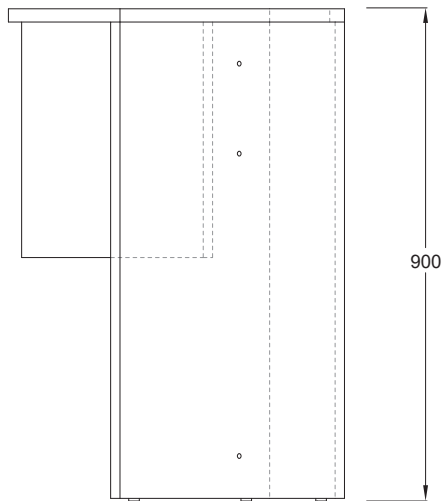

PUFFALO MODULAR DESKING (MID)

PF-BDK[MID]_OUT_R150_QTR FILL(60-40)