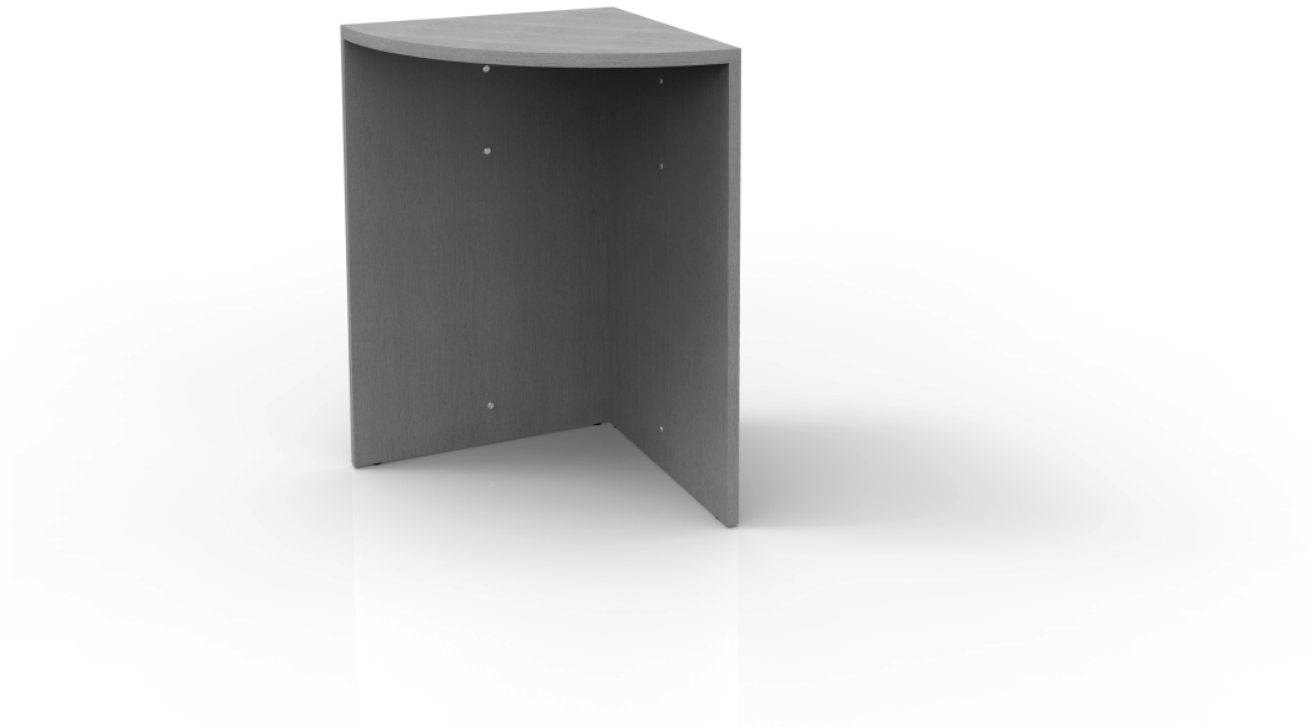

PUFFALO MODULAR DESKING (MID)

PF-BDK[MID]_IN-QUAD FILL(60)