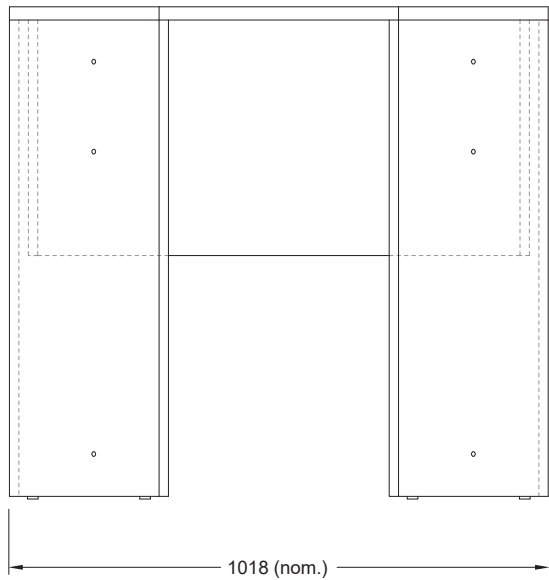

PUFFALO MODULAR DESKING (MID)

PF-BDK[MID]_OUT_R150_QTR FILL(40)