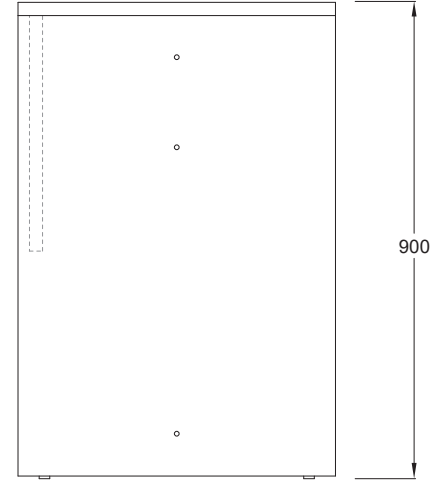

PUFFALO MODULAR DESKING (MID)

PF-BDK[MID].65X40

PUFFALO MODULAR DESKING (MID)

PF-BDK[MID].65x60

PUFFALO MODULAR DESKING (MID)

PF-BDK[MID].78x40

PUFFALO MODULAR DESKING (MID)

PF-BDK[MID].78x60

PUFFALO MODULAR DESKING (MID)

PF-BDK[MID].130X40

PUFFALO MODULAR DESKING (MID)

PF-BDK[MID].130X60

PUFFALO MODULAR DESKING (MID)

PF-BDK[MID].143X40

PUFFALO MODULAR DESKING (MID)

PF-BDK[MID].143X60