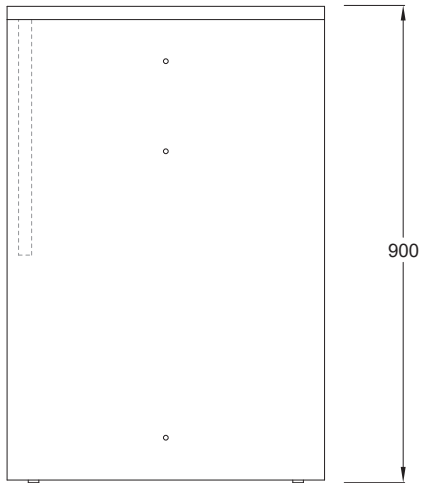

PUFFALO MODULAR DESKING (MID)

PF-BDK[MID].65X40

PUFFALO MODULAR DESKING (MID)

PF-BDK[MID].65x60

PUFFALO MODULAR DESKING (MID)

PF-BDK[MID].78x40

PUFFALO MODULAR DESKING (MID)

PF-BDK[MID].78x60

PUFFALO MODULAR DESKING (MID)

PF-BDK[MID].130X40

PUFFALO MODULAR DESKING (MID)

PF-BDK[MID].130X60

PUFFALO MODULAR DESKING (MID)

PF-BDK[MID].143X40

PUFFALO MODULAR DESKING (MID)

PF-BDK[MID].143X60

PUFFALO MODULAR DESKING (MID)

PF-BDK[MID].195X40

PUFFALO MODULAR DESKING (MID)

PF-BDK[MID].195X60

PUFFALO MODULAR DESKING (MID)

PF-BDK[MID].208X40

PUFFALO MODULAR DESKING (MID)

PF-BDK[MID].208X60