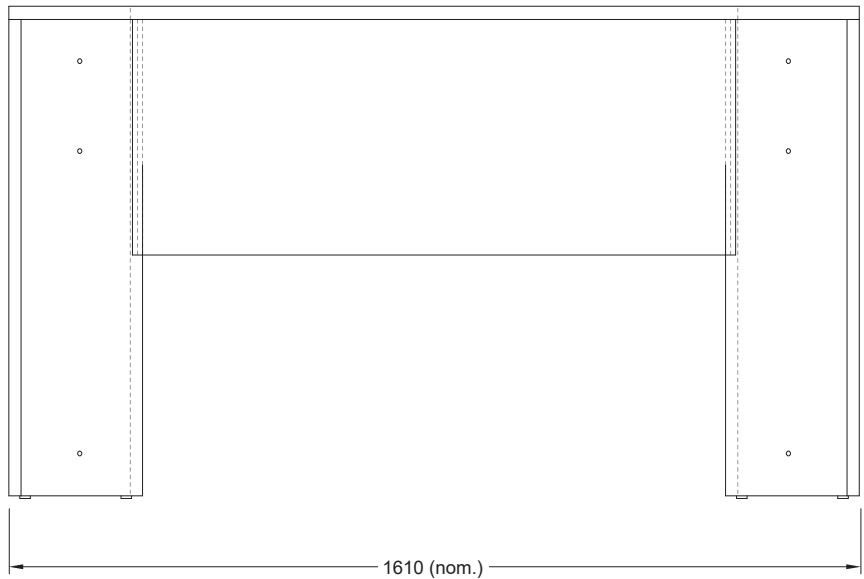

PUFFALO MODULAR DESKING (MID)

PF-BDK[MID]_IN_R150X60