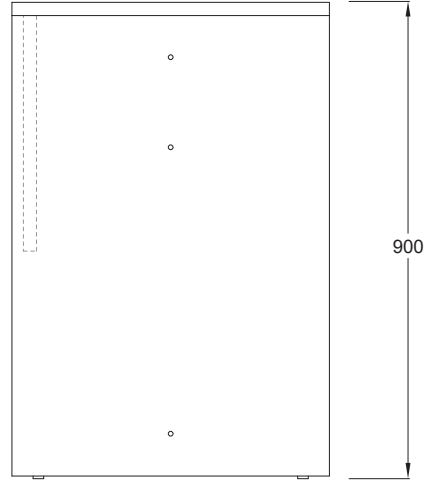

PUFFALO MODULAR DESKING (MID)

PF-BDK[MID].65X40

PUFFALO MODULAR DESKING (MID)

PF-BDK[MID].65x60

PUFFALO MODULAR DESKING (MID)

PF-BDK[MID].78x40

PUFFALO MODULAR DESKING (MID)

PF-BDK[MID].78x60

PUFFALO MODULAR DESKING (MID)

PF-BDK[MID].130X40

PUFFALO MODULAR DESKING (MID)

PF-BDK[MID].130X60

PUFFALO MODULAR DESKING (MID)

PF-BDK[MID].143X40

PUFFALO MODULAR DESKING (MID)

PF-BDK[MID].143X60

PUFFALO MODULAR DESKING (MID)

PF-BDK[MID].195X40

PUFFALO MODULAR DESKING (MID)

PF-BDK[MID].195X60

PUFFALO MODULAR DESKING (MID)

PF-BDK[MID].208X40

PUFFALO MODULAR DESKING (MID)

PF-BDK[MID].208X60