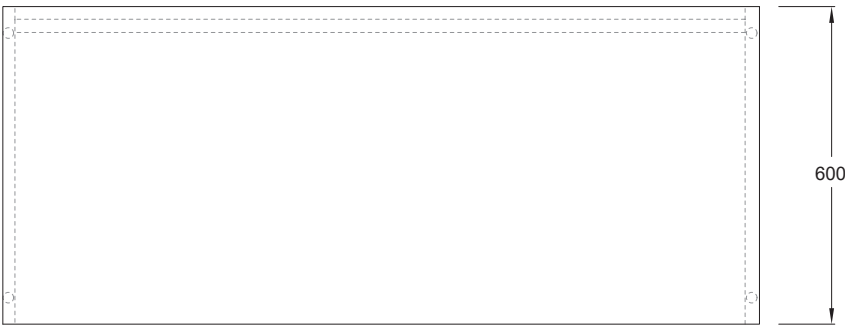

PUFFALO MODULAR DESKING (MID)

PF-BDK[MID].65X40

PUFFALO MODULAR DESKING (MID)

PF-BDK[MID].65x60

PUFFALO MODULAR DESKING (MID)

PF-BDK[MID].78x40

PUFFALO MODULAR DESKING (MID)

PF-BDK[MID].78x60

PUFFALO MODULAR DESKING (MID)

PF-BDK[MID].130X40

PUFFALO MODULAR DESKING (MID)

PF-BDK[MID].130X60

PUFFALO MODULAR DESKING (MID)

PF-BDK[MID].143X40

PUFFALO MODULAR DESKING (MID)

PF-BDK[MID].143X60

PUFFALO MODULAR DESKING (MID)

PF-BDK[MID].195X40

PUFFALO MODULAR DESKING (MID)

PF-BDK[MID].195X60

PUFFALO MODULAR DESKING (MID)

PF-BDK[MID].208X40

PUFFALO MODULAR DESKING (MID)

PF-BDK[MID].208X60