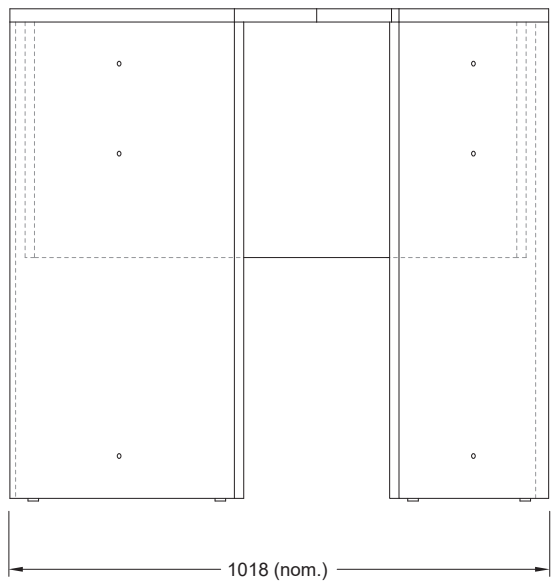

PUFFALO MODULAR DESKING (MID)

PF-BDK[MID]_OUT_R150_QTR FILL(60-40)