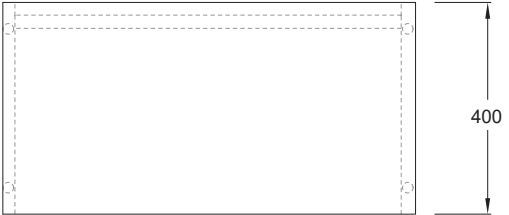

PUFFALO MODULAR DESKING (MID)

PF-BDK[MID].65X40

PUFFALO MODULAR DESKING (MID)

PF-BDK[MID].65x60

PUFFALO MODULAR DESKING (MID)

PF-BDK[MID].78x40

PUFFALO MODULAR DESKING (MID)

PF-BDK[MID].78x60

PUFFALO MODULAR DESKING (MID)

PF-BDK[MID].130X40

PUFFALO MODULAR DESKING (MID)

PF-BDK[MID].130X60

PUFFALO MODULAR DESKING (MID)

PF-BDK[MID].143X40

PUFFALO MODULAR DESKING (MID)

PF-BDK[MID].143X60