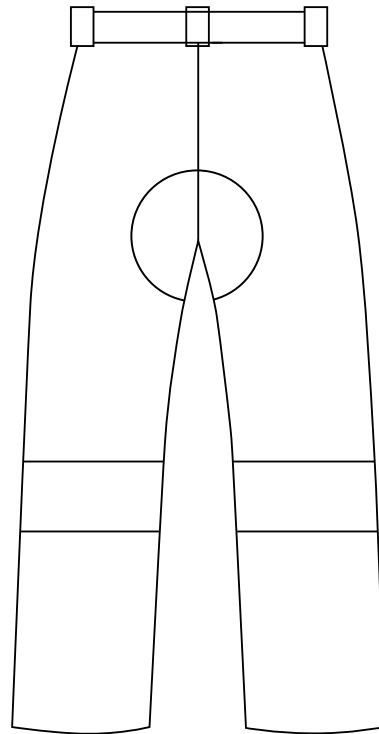

MEN'S JACKETS

SIZE CHART

MEN'S JACKETS	XS	S	M	L	XL	2XL	3XL	4XL	5XL	6XL
Neck (cm) N	34	37	39	42	44	47	49	52	54	57
Chest (cm) C	90	95	102	107	112	117	122	127	132	137
Sleeve (cm) S	79	81	83	85	87	89	91	93	95	97

FRONT

BACK

MEN'S PANTS

SIZE CHART

MEN'S PANTS	XS	S	M	L	XL	2XL	3XL	4XL	5XL	6XL
Waist (cm) W	72	77	82	87	92	97	102	107	112	117
Inseam (cm) I	76	77	79	81	83	85	87	89	91	93

FRONT

BACK

WOMEN'S JACKETS

SIZE CHART

WOMEN'S JACKETS	8	10	12	14	16	18	20	22
Bust (cm) B	90	93	97	100	104	109	114	118
Sleeve (cm) S	74	76	78	80	82	84	86	88

FRONT

BACK