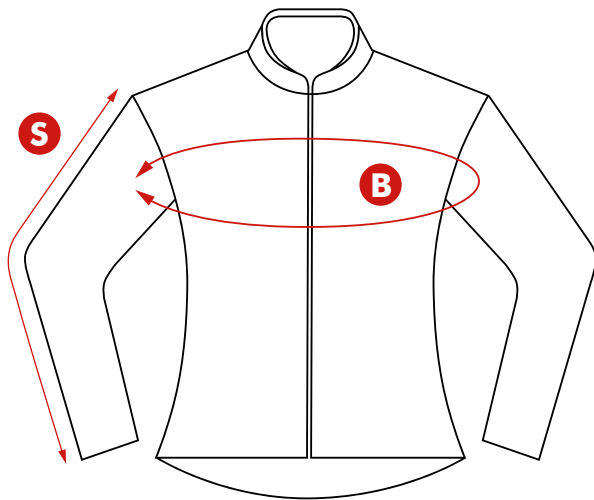

MEN'S JACKETS

SIZE CHART

MEN'S JACKETS	XS	S	M	L	XL	2XL	3XL	4XL	5XL	6XL
Neck (cm) N	34	37	39	42	44	47	49	52	54	57
Chest (cm) C	90	95	102	107	112	117	122	127	132	137
Sleeve (cm) S	79	81	83	85	87	89	91	93	95	97

FRONT

BACK

MEN'S PANTS

SIZE CHART

MEN'S PANTS	XS	S	M	L	XL	2XL	3XL	4XL	5XL	6XL
Waist (cm) W	72	77	82	87	92	97	102	107	112	117
Inseam (cm) I	76	77	79	81	83	85	87	89	91	93

FRONT

BACK

WOMEN'S JACKETS

SIZE CHART

WOMEN'S JACKETS	8	10	12	14	16	18	20	22
Bust (cm) B	90	93	97	100	104	109	114	118
Sleeve (cm) S	74	76	78	80	82	84	86	88

FRONT

BACK