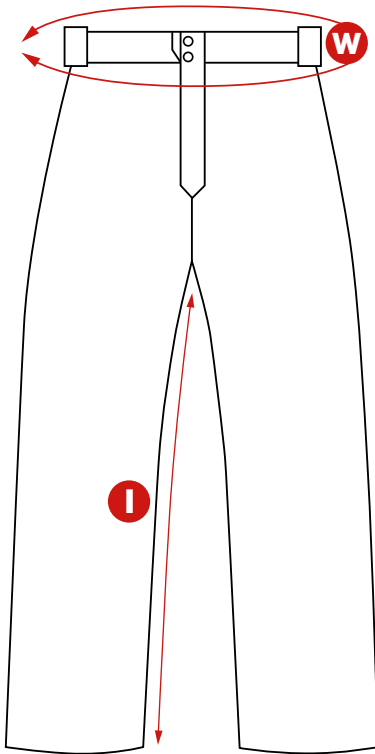

MEN'S JACKETS

SIZE CHART

MEN'S JACKETS	XS	S	M	L	XL	2XL	3XL	4XL	5XL	6XL
Neck (cm) N	34	37	39	42	44	47	49	52	54	57
Chest (cm) C	90	95	102	107	112	117	122	127	132	137
Sleeve (cm) S	79	81	83	85	87	89	91	93	95	97

FRONT

BACK

MEN'S PANTS

SIZE CHART

MEN'S PANTS	XS	S	M	L	XL	2XL	3XL	4XL	5XL	6XL
Waist (cm) W	72	77	82	87	92	97	102	107	112	117
Inseam (cm) I	76	77	79	81	83	85	87	89	91	93

FRONT

BACK

WOMEN'S JACKETS

SIZE CHART

WOMEN'S JACKETS	8	10	12	14	16	18	20	22
Bust (cm) B	90	93	97	100	104	109	114	118
Sleeve (cm) S	74	76	78	80	82	84	86	88

FRONT

BACK