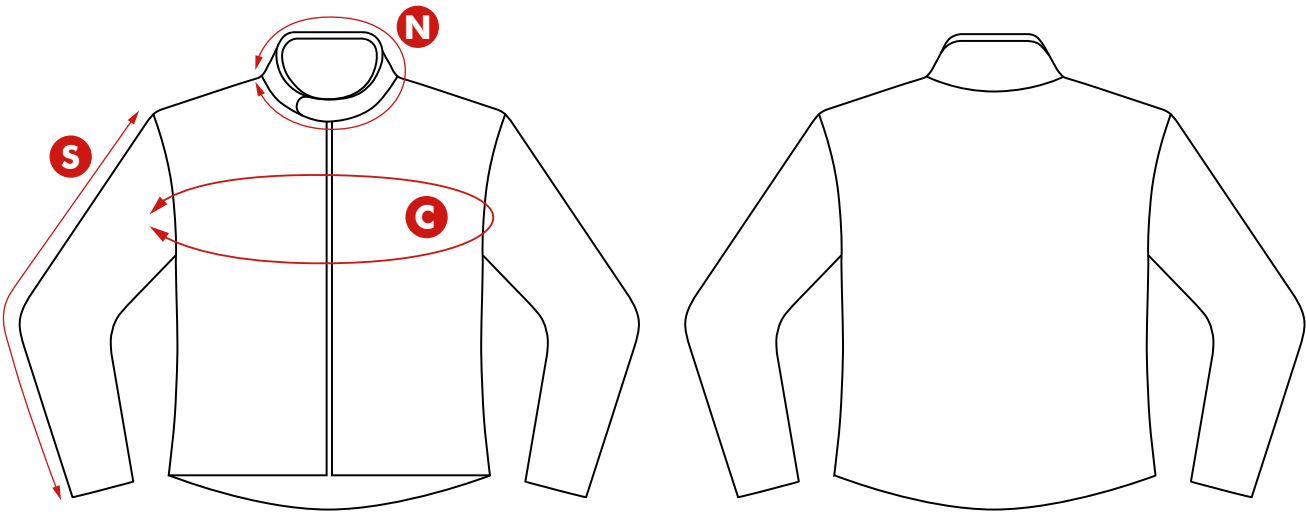

MEN'S JACKETS

SIZE CHART

MEN'S JACKETS	XS	S	M	L	XL	2XL	3XL	4XL	5XL	6XL
Neck (cm) N	34	37	39	42	44	47	49	52	54	57
Chest (cm) C	90	95	102	107	112	117	122	127	132	137
Sleeve (cm) S	79	81	83	85	87	89	91	93	95	97

FRONT

BACK

MEN'S PANTS

SIZE CHART

MEN'S PANTS	XS	S	M	L	XL	2XL	3XL	4XL	5XL	6XL
Waist (cm) W	72	77	82	87	92	97	102	107	112	117
Inseam (cm) I	76	77	79	81	83	85	87	89	91	93

FRONT

BACK

WOMEN'S JACKETS

SIZE CHART

WOMEN'S JACKETS	8	10	12	14	16	18	20	22
Bust (cm) B	90	93	97	100	104	109	114	118
Sleeve (cm) S	74	76	78	80	82	84	86	88

FRONT

BACK