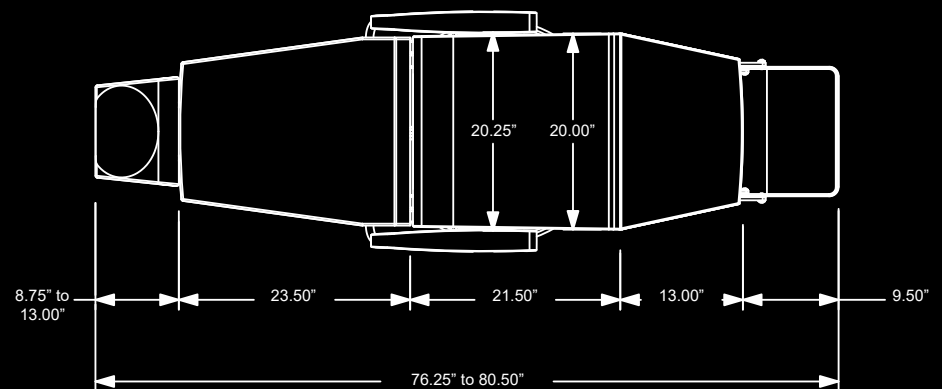

Options & Accessories

- Fully articulating headrest
- 115V or 220V (electric base only)
- 20" gooseneck chair light
- Child booster seat
- 12 designer colors
- Quick-Change headrests