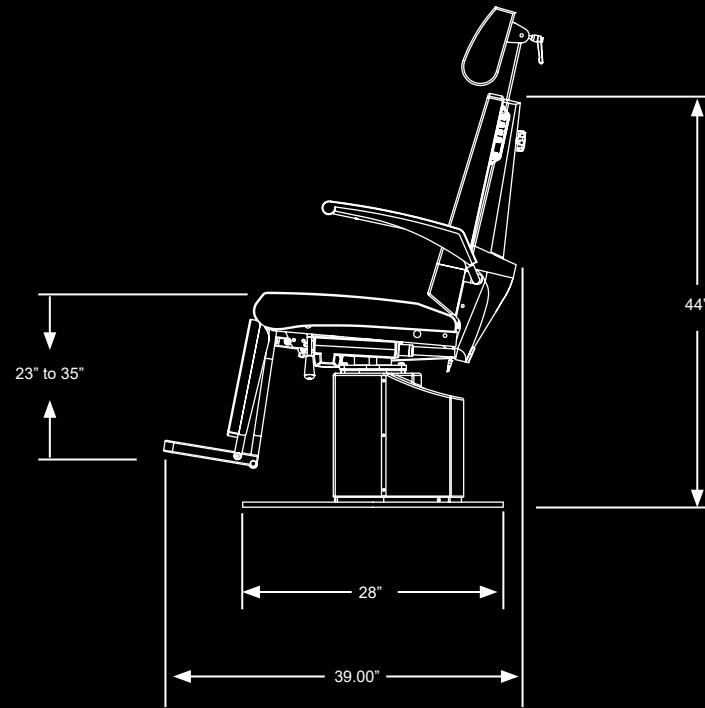

Options & Accessories

- Fully articulating headrest
- 115V or 220V (electric base only)
- 20" gooseneck chair light
- Child booster seat
- 12 designer colors
- Quick-Change headrests