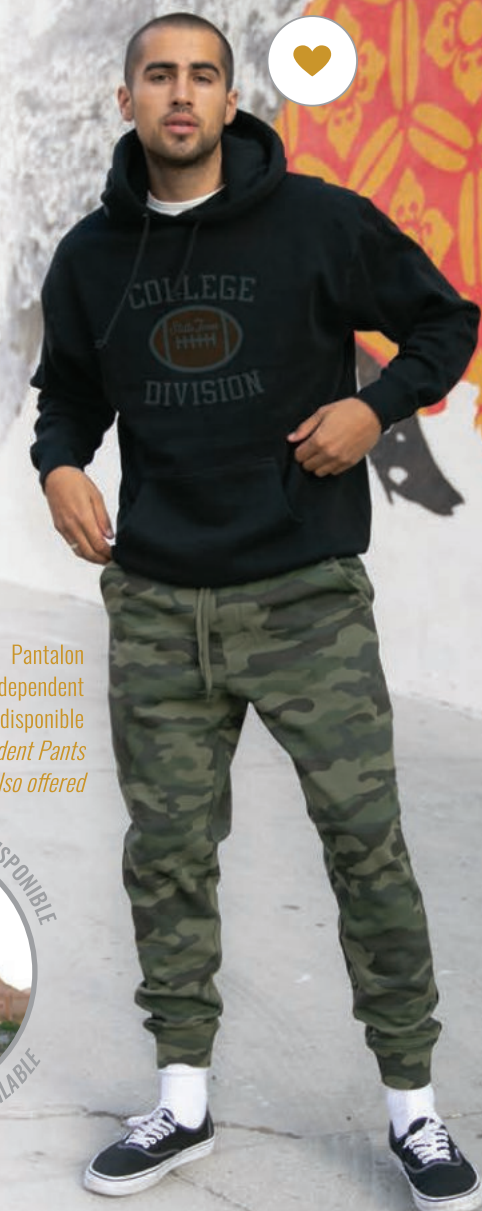

A21-901

Chandail en micro polaire Micro-Polar Fleece Sweater

Femme/Women: XS à/to 3XL
Homme/Men: S à/to 5XL

12	24	48
42,11 $*	40,66 $*	39,30 $*

A21-902

Molleton hydrofuge Water-Repellent Hoodie

Unisex/Unisex: XS à/to 4XL

12	24	48
38,69 $	37,36 $	36,11 $

Pantalon
Independent
aussi disponible
Independent Pants
also offered

A21-903

Molleton Independent Independent Hoodie

Unisex/Unisex: XS à/to 5XL

Offert en 2 motifs camo & 27 couleurs différentes.
Available in 2 camo patterns & 27 different colors.

12	24	48
28,76 $*	27,76 $*	26,84 $*

DOUX & CHAUD!
SOFT & WARM!

Molleton & chandail à
demi-glissière en berbère
Berber Hoodie &
Half Zip Sweater

Molleton Roots
doublé en sherpa
Sherpa-Lined Roots Hoodie