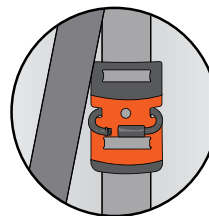

NEW
SAFETY BELT SOLUTION

+ Adjustable seat belt guide

+ Suitable for many heights.
For children and adults.

+ High-end packaging

+ Easy to install.
Watch the video
demo.

<https://vimeo.com/user12940431/review/63806470/41214a6fca>

+ Can be used in combination
with a booster seat.

+ Available in graphite and orange.

+ The seatbelt is guided comfortably
over the shoulder.

+ Protects the neck from cutting
seatbelts.

+ Adjustable in height

+ Seat belts keep their original
function. Once installed this
product can stay in place
permanently.

**EASY INSTALLATION
ON THE BACK SEAT**

Slide the strap between the seat and back cushion of the back seat. Place the clasp over the back rest of the back seat so that it also comes out in the boot. Pull the ends of the strap through the clasp. Pull the strap tight and make sure the clasp is properly closed. Slide the elastic sleeve over the clasp.

**EASY TO USE
FROM SEAT BELT TO
SAFETY BELT**

Open the carabiner, put the seat belt in the carabiner and close it again. Then simply move the seat belt to the required height with the adjustable pad. Children and adults on the back seat will be able to enjoy more comfort and safety thanks to the SAFETY BELT SOLUTION.