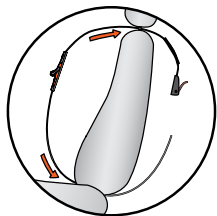

NEW
SAFETY BELT SOLUTION

+ Adjustable seat belt guide

+ Suitable for many heights.
For children and adults.

+ High-end packaging

+ Easy to install.
Watch the video
demo.

<https://vimeo.com/user12940431/review/63806470/41214a6fca>

+ Can be used in combination
with a booster seat.

+ Available in graphite and orange.

+ The seatbelt is guided comfortably
over the shoulder.

+ Protects the neck from cutting
seatbelts.

+ Adjustable in height

+ Seat belts keep their original
function. Once installed this
product can stay in place
permanently.

**EASY INSTALLATION
ON THE BACK SEAT**

Slide the strap between the seat and back cushion of the back seat. Place the clasp over the back rest of the back seat so that it also comes out in the boot. Pull the ends of the strap through the clasp. Pull the strap tight and make sure the clasp is properly closed. Slide the elastic sleeve over the clasp.

**EASY TO USE
FROM SEAT BELT TO
SAFETY BELT**

Open the carabiner, put the seat belt in the carabiner and close it again. Then simply move the seat belt to the required height with the adjustable pad. Children and adults on the back seat will be able to enjoy more comfort and safety thanks to the SAFETY BELT SOLUTION.