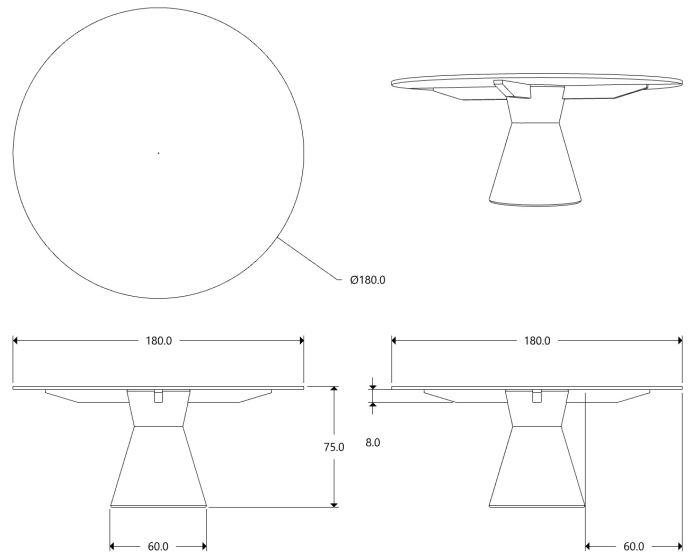

Stricta

All our items are customizable to your requirements.