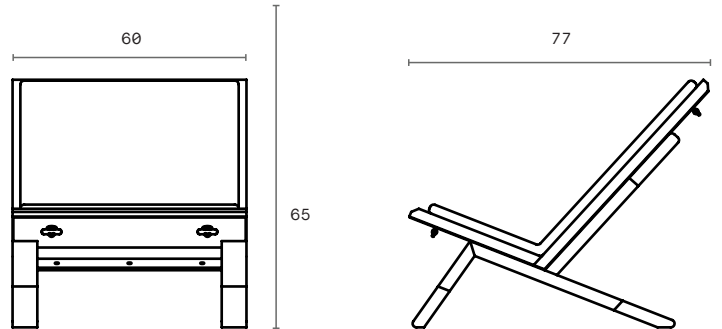

CARPINTERÍA MÉXICO

Sartorii

All our items are customizable to your requirements.

CMX®

CARPINTERIAMEXICO.COM
INFO@CARPINTERIAMEXICO.COM