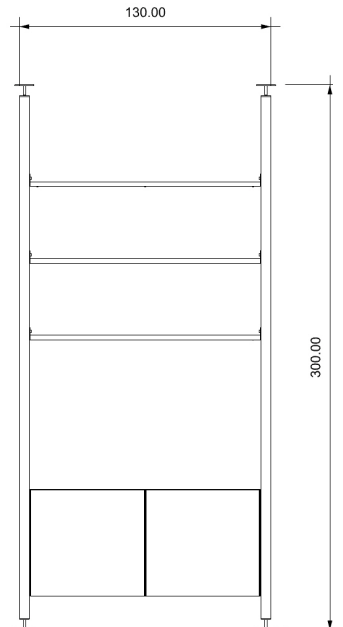

Laxa

All our items are customizable to your requirements.