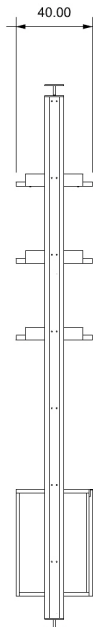

Laxa

All our items are customizable to your requirements.