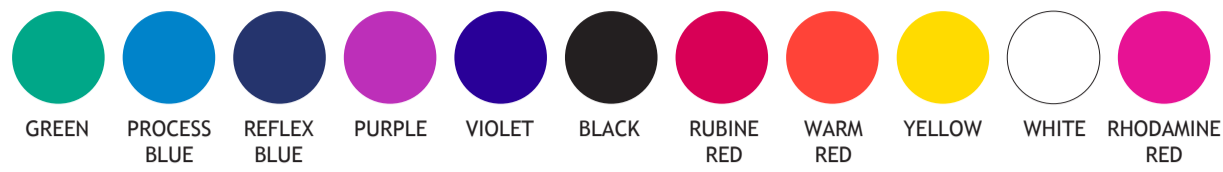

Product: Paper Carrier - Ext Handle - Width: 8.5" x 5" Gusset (side of bag) x Height: 10"

Finish: MATT

Print Option: 1 Colour

Print Colours: Pantone Note - 1 Colour print only

Note: We recommend keeping the print quite simple, so just a logo or text

packgenie™

8.5x5x10-70gsm-carriers

Key

Print Area