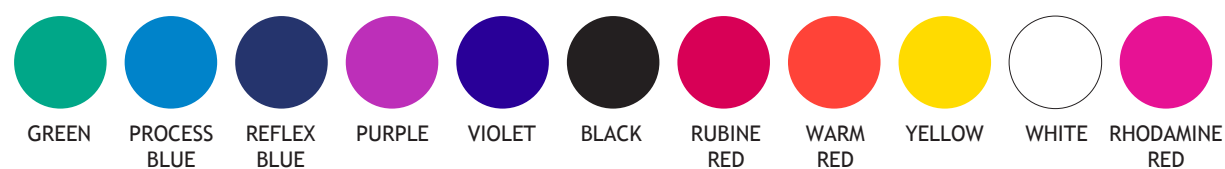

Product: Medium Paper Carrier - Twist Handle - Width: 240 x 110 Gusset (side of bag) x Height: 310mm
Finish: MATT
Print Option: 1 Colour
Print Colours: Pantone Note - 1 Colour print only
Note: We recommend keeping the print quite simple, so just a logo or text

packgenie™

240x110x310mm-100gsm-carriers

Key
Print Area

FRONT