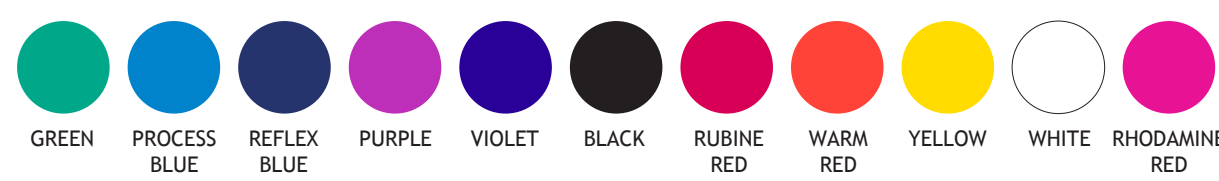

Product: Large Paper Carrier - Twist Handle - Width: 320 x 140 Gusset (side of bag) x Height: 420mm
Finish: MATT
Print Option: 1 Colour
Print Colours: Pantone Note - 1 Colour print only
Note: We recommend keeping the print quite simple, so just a logo or text