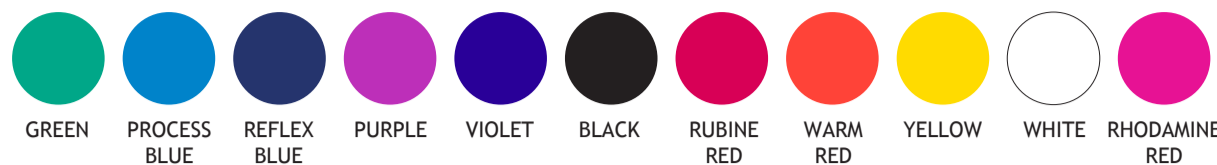

Product:	Paper Carrier - Ext Handle - Width: 10" x 5" Gusset (side of bag) x Height: 12"
Finish:	MATT
Print Option:	1 Colour
Print Colours:	Pantone Note - 1 Colour print only
Note:	We recommend keeping the print quite simple, so just a logo or text

packgenie™

10x5x12-70gsm-carriers

Key Print Area