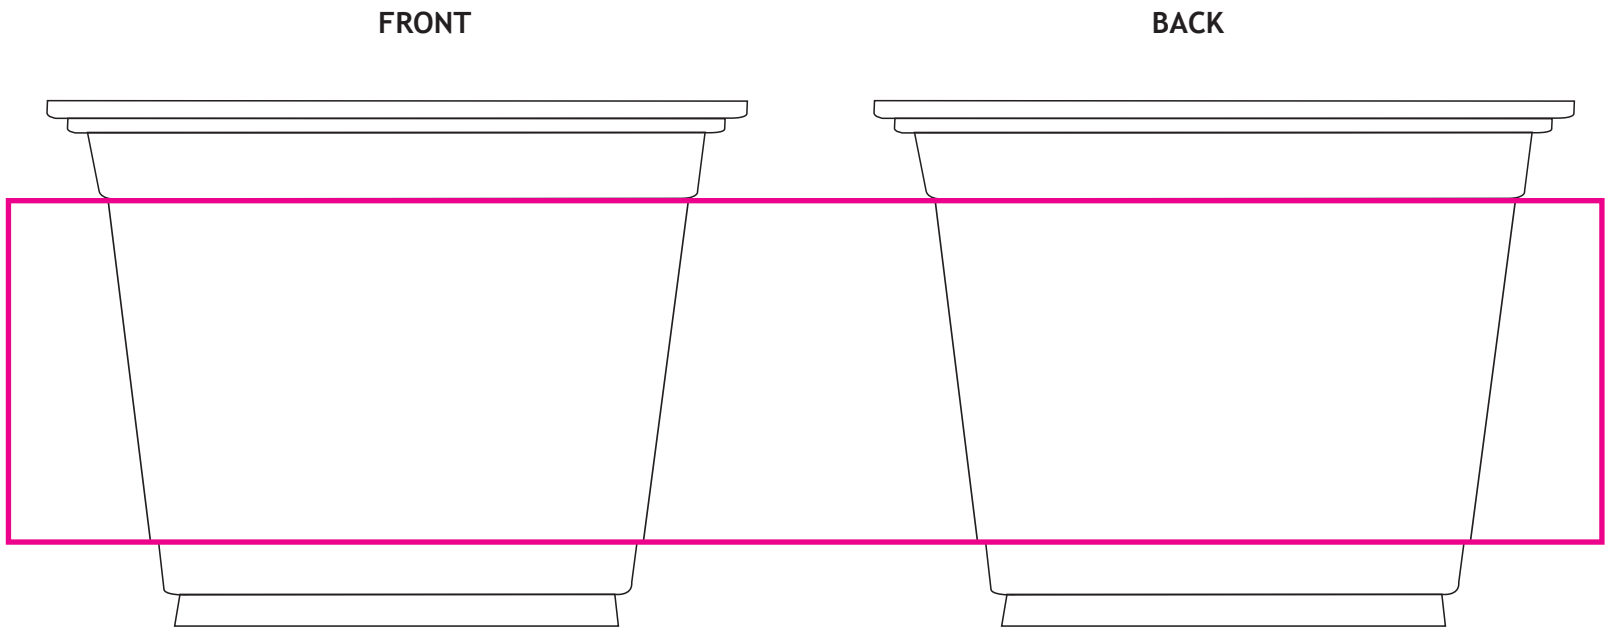

Product: PET-TUMBLER-9oz-1 Colour- Screen Print - Clear Tumblers

Finish: Gloss

Print Option: 1 Colour

Print Colours: Pantone Note - 1 Colour print only choosing from list below

Note: We recommend keeping the print quite simple, so just a logo or text

9oz SPMG-09P

Key

 Print Area

ALL PRINT IS SUBJECT TO SIGHT OF ARTWORK
 PLEASE SUPPLY ARTWORK IN:
 ADOBE ILLUSTRATOR CLOUD (and below) .eps/.ai (VECTOR ARTWORK)
 Please convert all text to outlines.
 THE EPS FILES NEED TO BE NATIVE NOT EMBEDDED