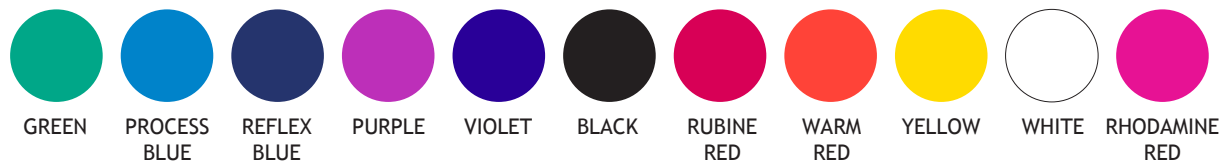

Key

Print Area