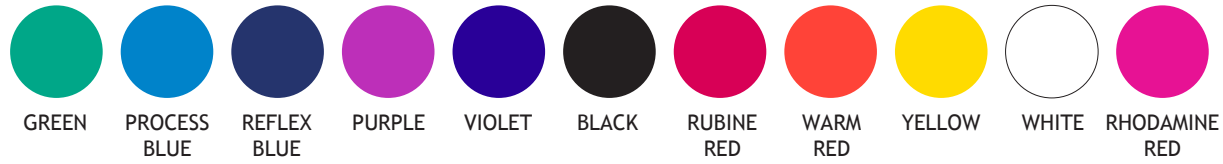

Product: PET-TUMBLER-20oz-1 Colour- Screen Print - Clear Tumblers

Finish:

Print Option: 1 Colour

Print Colours: Pantone Note - 1 Colour print only choosing from list below

Note: We recommend keeping the print quite simple, so just a logo or text

20oz SPMG-020P

FRONT

BACK

ALL PRINT IS SUBJECT TO SIGHT OF ARTWORK
PLEASE SUPPLY ARTWORK IN:
ADOBE ILLUSTRATOR CLOUD (and below) .eps/.ai (VECTOR ARTWORK)
Please convert all text to outlines.
THE EPS FILES NEED TO BE NATIVE NOT EMBEDDED