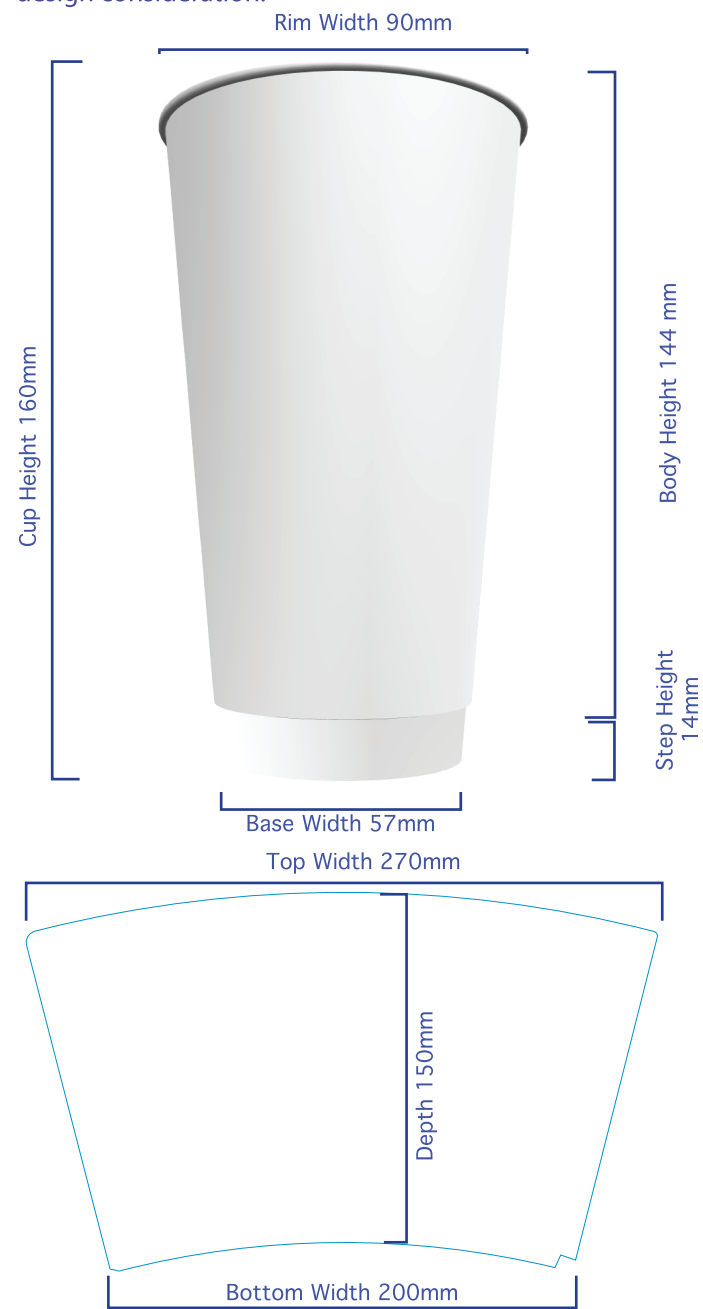

Product: 20oz Double Wall
 Artwork Name:
 Date Proofed:
 Proof Number:
 Finish: Gloss or Matt
 Print Colours: CMYK

Key

— Visible Area
 — Bleed Area
 - - - - - Cut line

NOTE - All pantones will be printed CMYK & matched as closely as possible

packgenie™

Please Note: Any bands of colour running around the container may not join correctly at the seam due to movement when the container is formed. Please allow for 2mm movement up and down.

Cup Dimensions

These measurements provide additional details for your design consideration.

Please note template is actual size 100%.

Measurements are approx.

Artwork & text need to conform to the guide lines to create the correct visual effect when manufactured.

Allow at least 3mm of artwork (bleed) beyond the outer Blue line & the inner Red line.

Outer Blue line indicates the cutting form shape of the cup.

Red line defines visible limit area of the cup when manufactured.