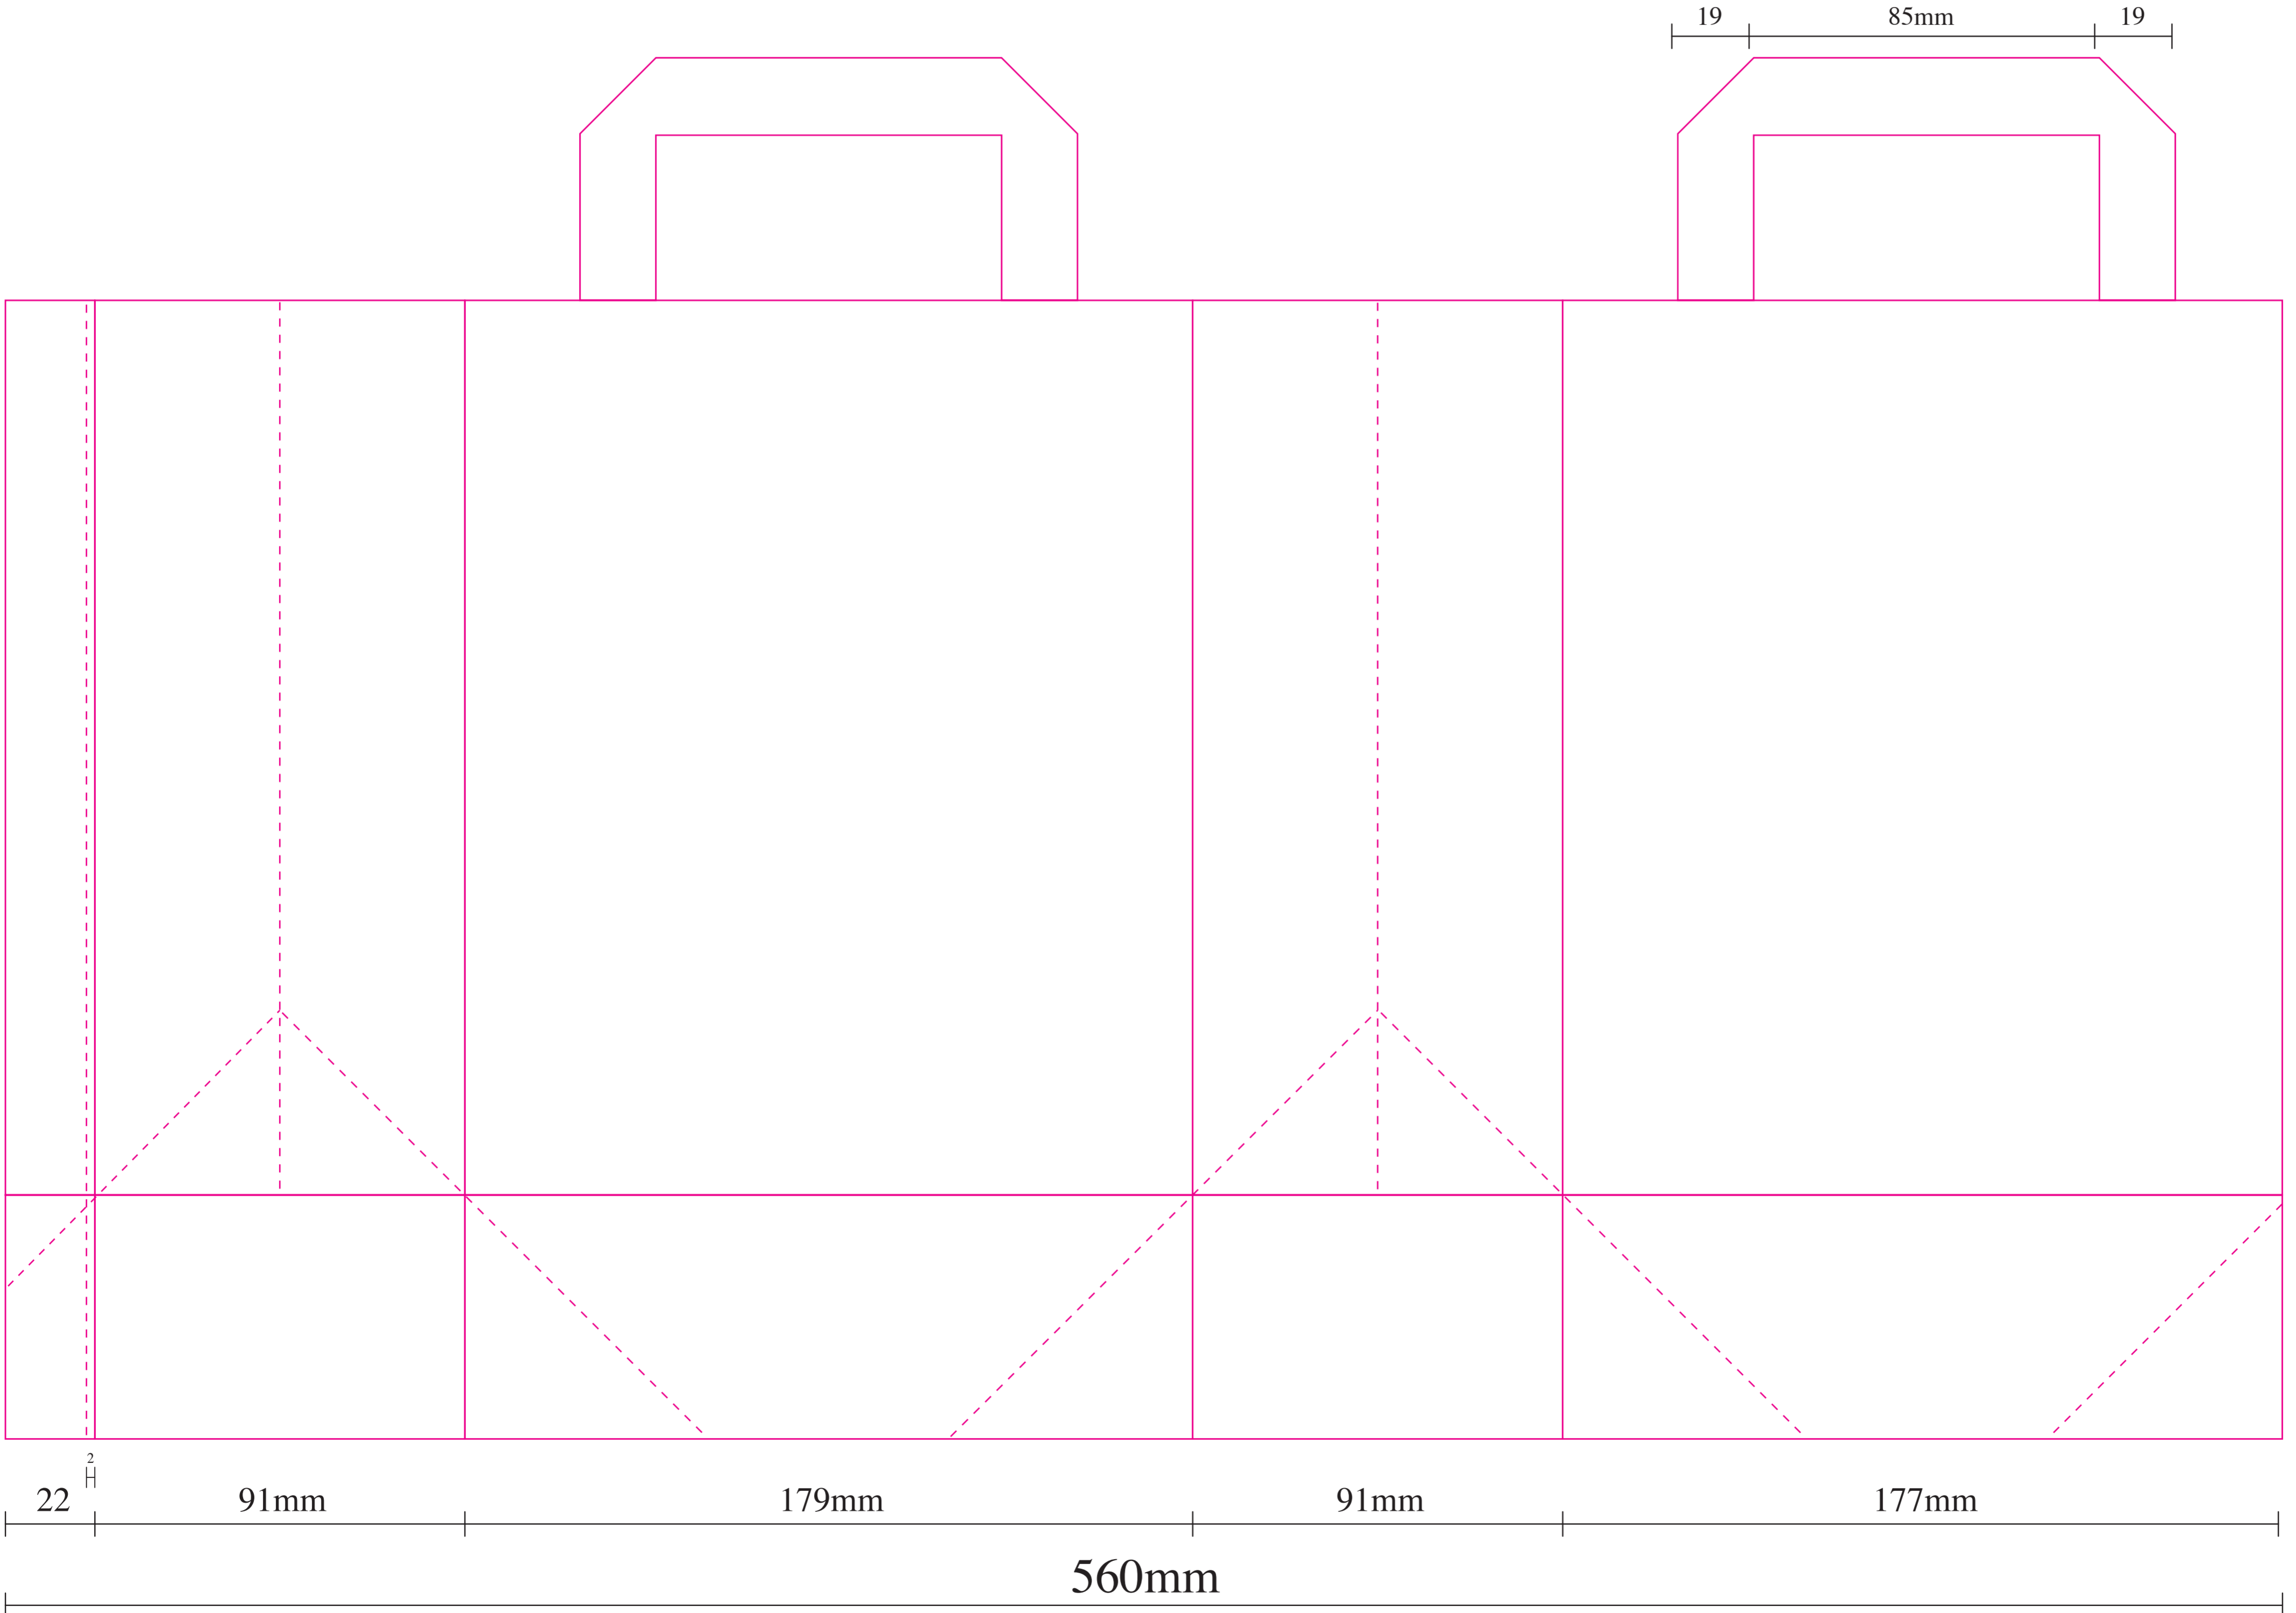

Product:	180x90x220-SOS-INT-CARRIER	
Artwork Name:		
Date Proofed:		
Proof Number:		
Finish:	Matt	
Print Colours:	CMYK	NOTE - All pantones will be printed CMYK & matched as closely as possible

280mm (560mm cylinde r repeat)