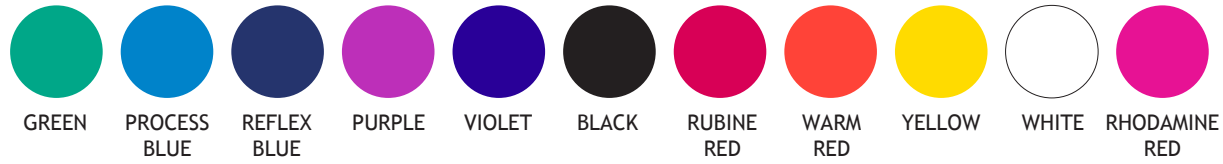

Product: PET-TUMBLER-16oz-1 Colour- Screen Print - Clear Tumblers
Finish:
Print Option: 1 Colour
Print Colours: Pantone Note - 1 Colour print only choosing from list below
Note: We recommend keeping the print quite simple, so just a logo or text

16oz SPMG-016P

Key
— Print Area

FRONT

BACK

ALL PRINT IS SUBJECT TO SIGHT OF ARTWORK
PLEASE SUPPLY ARTWORK IN:
ADOBE ILLUSTRATOR CLOUD (and below) .eps/.ai (VECTOR ARTWORK)
Please convert all text to outlines.
THE EPS FILES NEED TO BE NATIVE NOT EMBEDDED