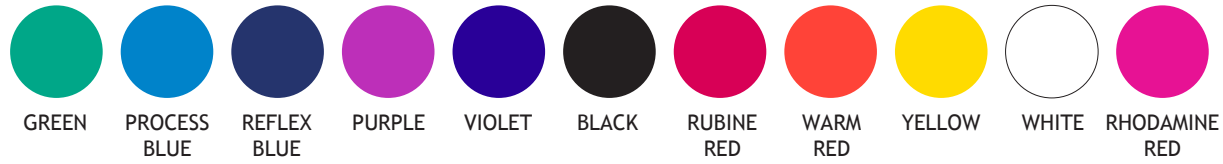

Product: PET-TUMBLER-12oz-1 Colour- Screen Print - Clear Tumblers
Finish:
Print Option: 1 Colour
Print Colours: Pantone Note - 1 Colour print only choosing from list below
Note: We recommend keeping the print quite simple, so just a logo or text

12oz SPMG-012P

FRONT

BACK

ALL PRINT IS SUBJECT TO SIGHT OF ARTWORK
PLEASE SUPPLY ARTWORK IN:
ADOBE ILLUSTRATOR CLOUD (and below) .eps/.ai (VECTOR ARTWORK)
Please convert all text to outlines.
THE EPS FILES NEED TO BE NATIVE NOT EMBEDDED