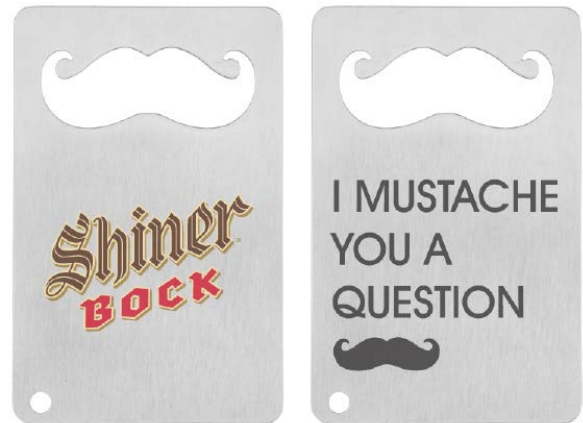

Mustache Credit Card Bottle Opener

Item: 1B-OPEN11F-04
Material: Stainless Steel
Item Size: 2 1/8" x 3 3/8"
Lead Time: 5 Working Days

Hipster mustache man card bottle opener. Heavy 14 gauge stainless steel speed opener. This bar blade is the perfect bar wrench. Brushed finished in popular credit card size. Fits in wallet credit card slot. Inquire for engraving.

50	100	250	500	1000
$2.50	$2.40	$2.35	$2.30	$2.25