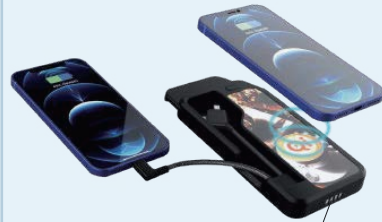

Customize Advertising

SPECIFICATIONS:

MODEL: PC-11W (12 Port)

COLOUR: BLACK

INPUT: 100V-240V

OUTPUT: 5V/2.1A

QI 10W

Dimensions: 335*239*177mm

SPECIFICATIONS:

MODEL: PC-13W (6 Port)

COLOUR: BLACK

INPUT: 100V-240V

OUTPUT: 5V/2.1A

QI 10W

Dimensions: 204*239*177mm

Charging Cable:

2 in 1 USB Type C +

Micro USB Cable x 12

Apple Lightning Cable x 12

Qi wireless Charging Pad x 12

2 in 1
USB Type C
+
Micro USB Cable

Apple
Lightning

Qi wireless
Charging Pad