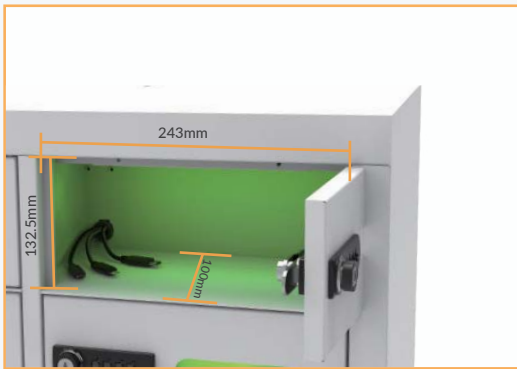

Optional

Roller lock x 28