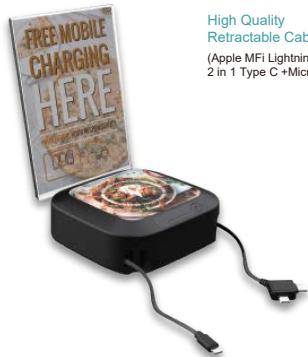

High Quality
Retractable Cables
(Apple MFi Lightning &
2 in 1 Type C +Micro USB)