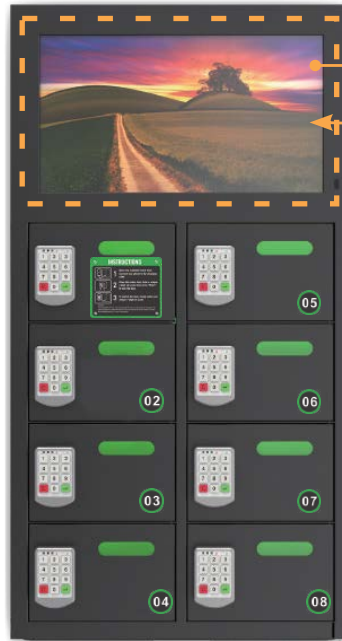

8-Bay

Customizable
Advertisement

6-Bay

(Optional Floor Stand)

8-Bay with Display

High quality 18.5"
HD LCD display

Online Advertising
Management System

SPECIFICATIONS:

MODEL: SCL-02R(6-Bay)
OUTPUT: 5V/2.1A
Dimensions: 485*200*605mm

MODEL: SCL-04R(8-Bay with Display)
OUTPUT: 5V/2.1A
Dimensions: 485*200*902mm

MODEL: SCL-03R(8-Bay)
OUTPUT: 5V/2.1A
Dimensions: 485*220*617mm

Charging Cable:

Type C Cable x 8
Micro USB Cable x 8
Apple Lightning Cable x 8

Micro USB

Type-C

Apple
Lightning