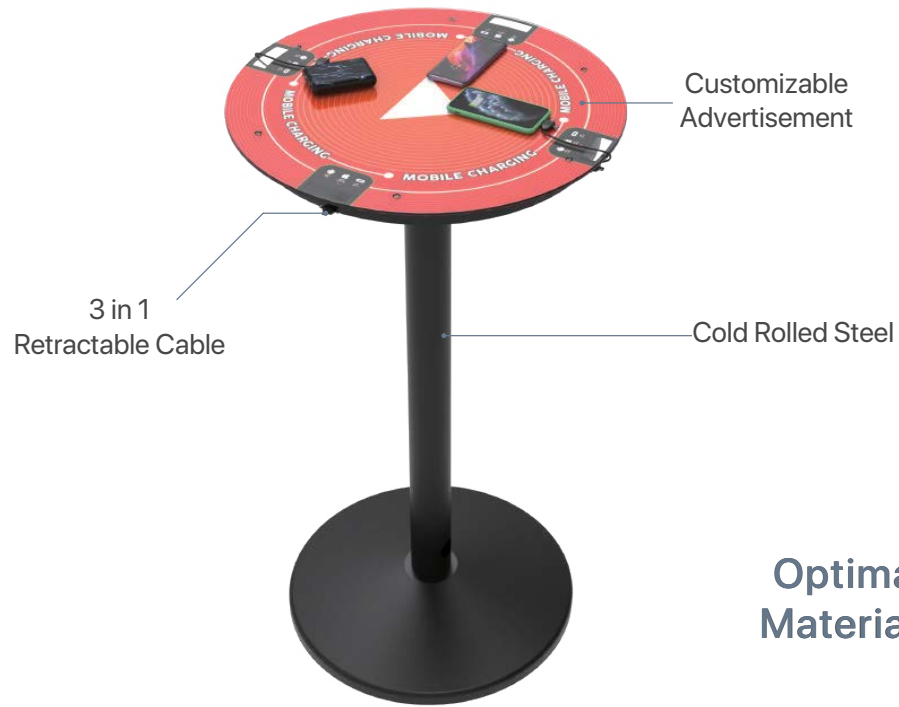

Charging Cable:

Apple Lightning Cable x 2
 Type C Cable x 2
 Micro USB x 2
 Qi wireless Charging Pad x 1

Type-C

Apple Lightning

Micro USB

Qi wireless Charging Pad

Bistol Charging Table

It is a furniture charging station ideal for lounging areas, restaurants, bars, schools, trade shows, and retail locations.