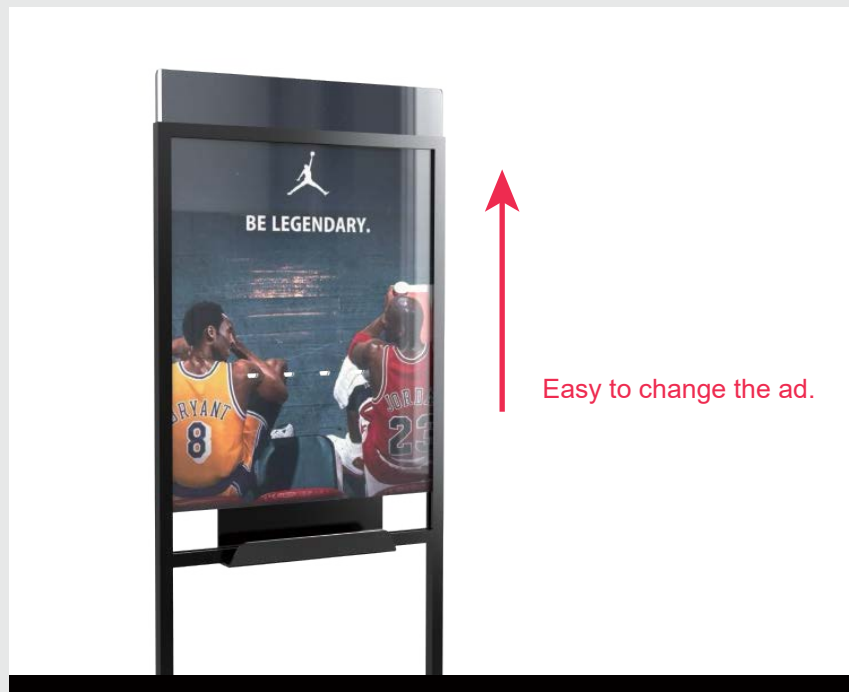

POWER SOLUTIONS

Keep devices charged and people connected

Large Ad. Position

USB Cable × 8

Portable

Easy to change the ad.

SPECIFICATIONS

Model : WF-03
Colour : BLACK
Acrylic Board Size : 595 × 795MM
Input : 100V - 240V
Output : 5V/2.1A
Weight : 7.85KG
Product Size : 1660 × 595 × 300MM