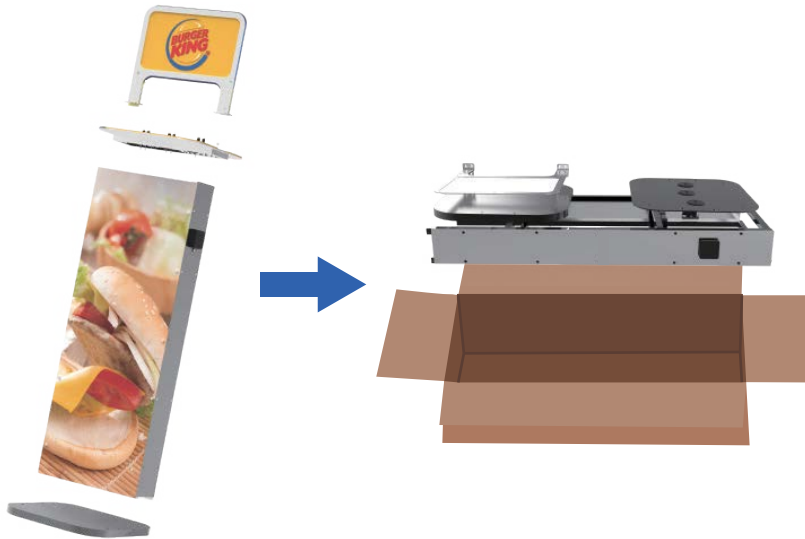

Compacted Package

SPECIFICATIONS:

MODEL: CK-02-L
COLOUR: Silver
INPUT: 100V-240V
OUTPUT: 5V/2.1A
Dimensions: 420 x 450 x 1472MM

Charging Cable:

Apple Lightning Cable x 3
Type C Cable x 3