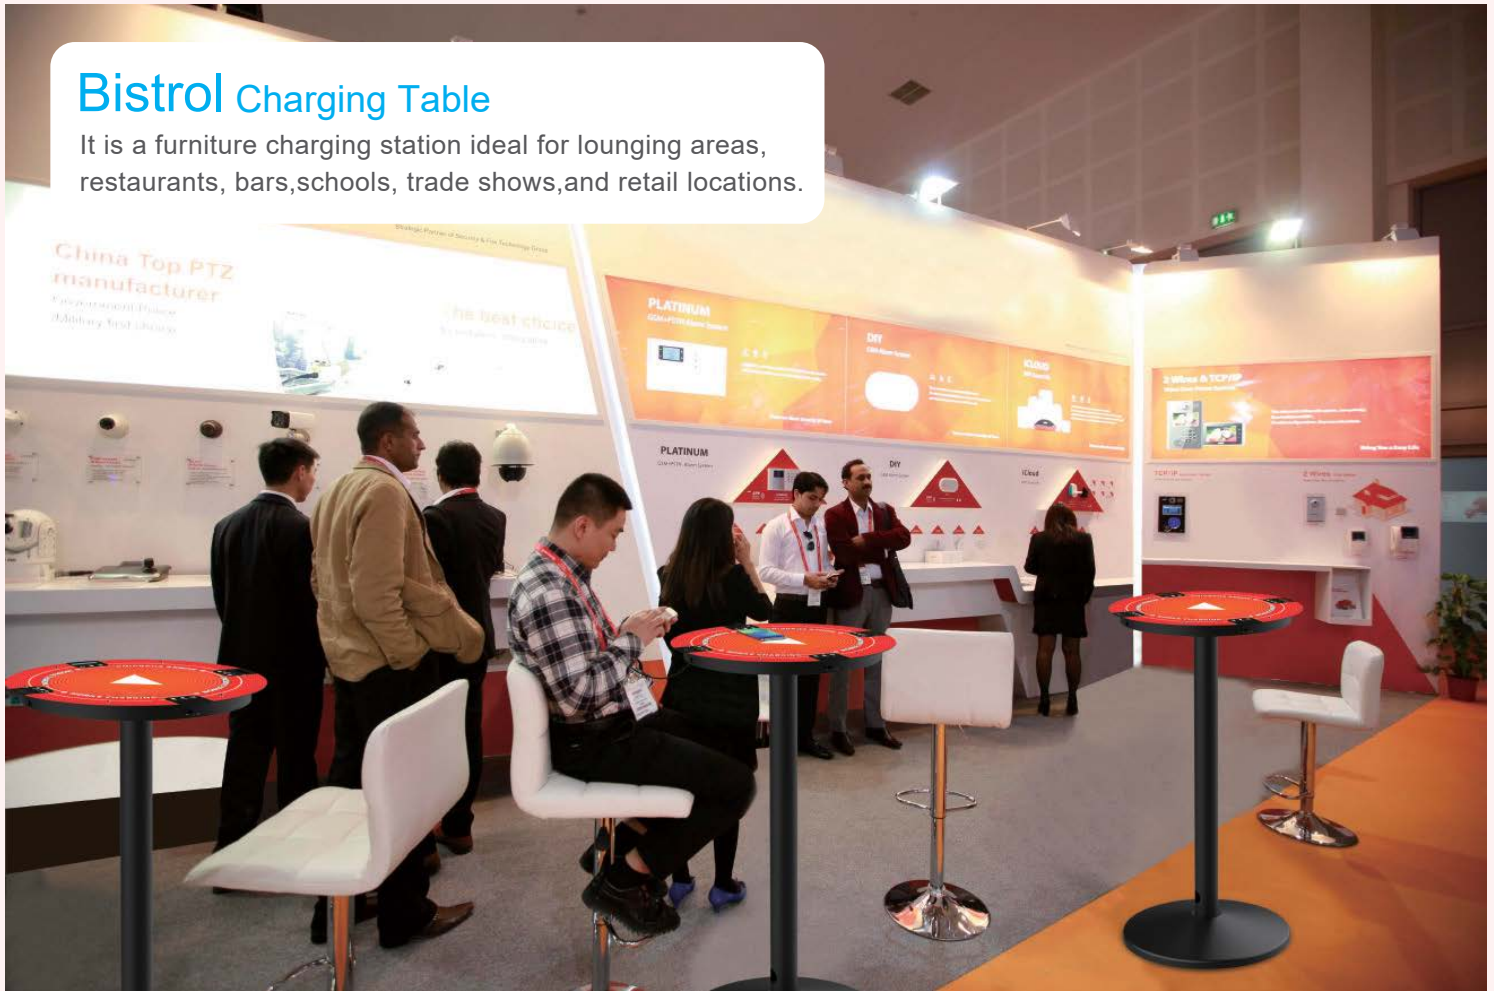

Charging Cable:

Apple Lightning Cable x 2
 Type C Cable x 2
 Micro USB x 2
 Qi wireless Charging Pad x 1

Type-C

Apple Lightning

Micro USB

Qi wireless Charging Pad

Bistol Charging Table

It is a furniture charging station ideal for lounging areas, restaurants, bars, schools, trade shows, and retail locations.