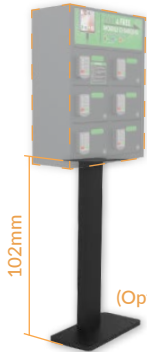

2.

Lock door with 4-digit pin code at least

3.

Unlock the door to get your phone back

8-Bay

Customizable
Advertisement

6-Bay

(Optional Floor Stand)