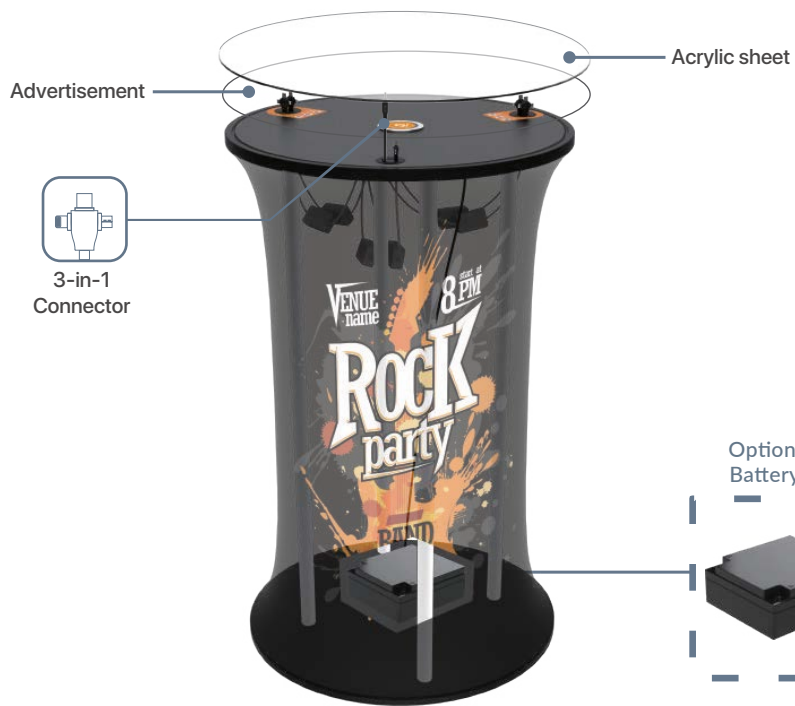

Charging Cable:

Apple Lightning Cable x 2
 Type C Cable x 2
 Micro USB x 2
 Qi wireless Charging Pad x 1

Type-C

Apple Lightning

Micro USB

Qi wireless Charging Pad

Bistol Charging Table

It is a furniture charging station ideal for lounging areas, restaurants, bars, schools, trade shows, and retail locations.

3 in 1
 Retractable Cable

GYPSY Charging Table

It is a furniture charging station ideal for lounging areas, restaurants, bars, schools, trade shows, and retail locations.

SPECIFICATIONS:
 MODEL: CT-13Q
 COLOUR: BLACK
 INPUT: 100V-240V
 OUTPUT: 5V/2.1A
 QI 10W
 Dimensions: 590*590*975mm