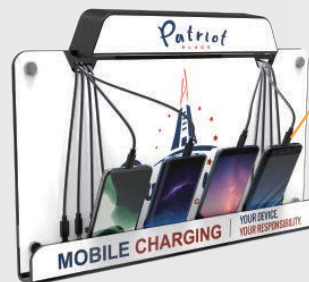

Charging Cable:
 3-in-1 Connector x 6

J-MOUNT

Wall Mounted Charging Station

Advertise your brand

Charges up to 8 devices

8x 5V/3A max

SPECIFICATIONS:

MODEL: WM-01
COLOUR: BLACK
INPUT: 100V-240V
OUTPUT: 5V/2.1A
Dimensions: 325*480*66mm