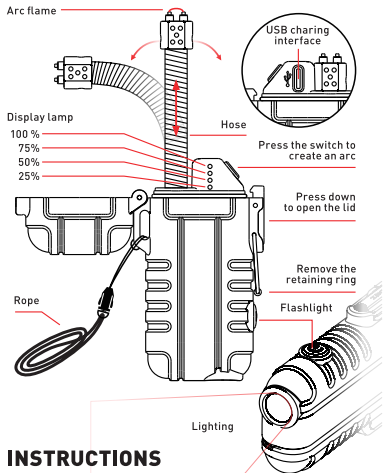

INSTAFIRE™

PLASMA LIGHTER

WATERPROOF STRETCH HOSE

INSTRUCTIONS

PRODUCT SPECIFICATIONS:

Product Type: Single Arc Lighter

Rated Voltage: 3.7V

Lighting Quantity Per Charge: ≥ 50 times

Flashlight Per Charge: ≥ 1.5 hours

Rated Current: ≥ 220 mA

Charge Voltage: DC 5.0 \pm 0.25V

Charge Time: ≤ 1.5 hours

Battery Life: 300 times

WARNING:

PLEASE READ CAREFULLY. FAILURE TO FOLLOW SAFETY WARNINGS MAY RESULT IN INJURY.