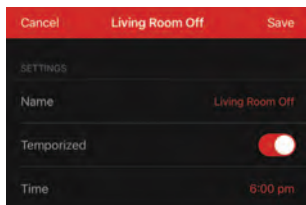

Living Room OFF

Select your preferred time eg. 6:00pm

VOICE CONTROL

The anyWiR device is compatible with a selection of smart home devices, such as Google Home. This gives the ability to control and monitor the air conditioner conveniently using a range of voice commands.[^]

[#]Refer to the quick installation guide for example placements of the Infrared Wi-Fi device
[#]ON and OFF programmed scenarios are required for every anyWiR technology Wi-Fi device. For further information and assistance in setting up scenes and timers visit myanywair.com [^]Compatible with a range of Smart Home Voice Control Devices. Compatibility can be subject to changes made by these third party companies.