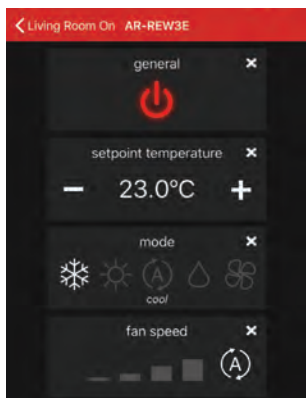

SCENES & TIMERS

Pre-program ON and OFF scenarios to activate at the touch of a button or via the timer.

Scenes

Program the ON and OFF scenarios[#] then manually activate at the touch of a button.

Program ON scenario:

Living Room ON

Setpoint Temp: 23°C, Mode: Cool
Fan Speed: Auto