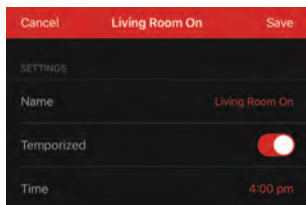

Living Room ON

Select your preferred time eg. 4:00pm