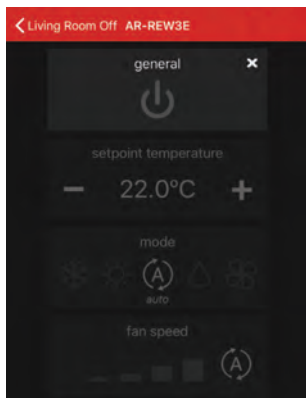

Program OFF scenario:

Living Room OFF

Press 'general' power button
(to gray out all items)

Temporize (Timers)

Schedule the ON and OFF scenarios at your preferred time. Scheduled timers can also be manually activated.